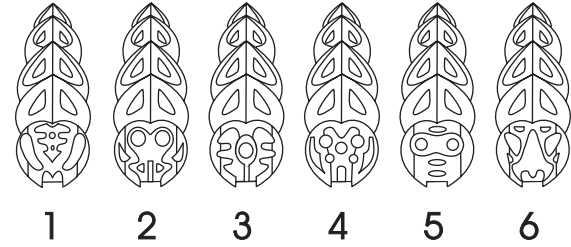

Stage 2

A second stage Kraata has little intelligence to speak of, but knows enough to flee from danger and avoid the light. Kraata at this stage often make their homes in the marshy depths of the Le-Wahi swamp.

Stage 5

A fifth stage Kraata has developed its powers and knows how and when to use them best. These Kraata know the Makuta's will and actively seek out Matoran masks to infect.

Stage 3

A third stage Kraata is capable of evading capture and defending itself with its powers if cornered. Many of these Kraata lurk in the crevices of Mata Nui's caves and tunnels, waiting to infect the masks of passing creatures.

Stage 6

A sixth stage Kraata is fully aware of its mission and in control of its powers. Kraata at this stage are in constant communion with the Makuta and carry out his bidding with cunning and skill.