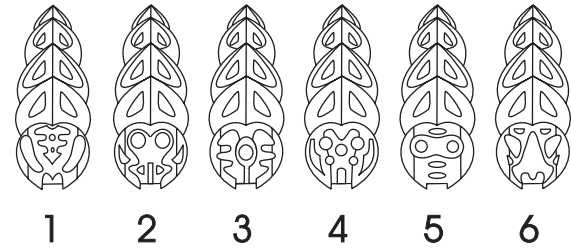

Purple Purple

The 6 different Shadow Kraata are only available in specially marked Rahkshi sets.

1

Transparent Orange Transparent Orange

This kraata is only available with the Nike Rahkshi shoes.

KEY :	Head Color Official Head Color	Body Color Official Body Color	Kraata Power	Kraata name	Rahkshi name (color) Lego set #