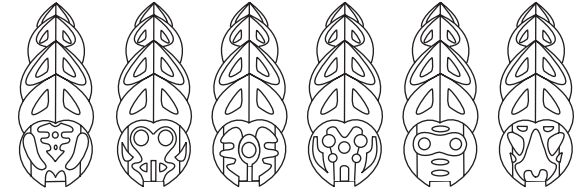

1 2 3 4 5 6

Kraata have plagued Mata Nui since before the arrival of the Toa. They can be found slithering in the shadows, spreading the darkness of Makuta wherever they go. For years, the Turanga have hunted them in secret, hiding them safety away in stasis tubes.

1 2 3 4 5 6

Black		Bronze Sand Yellow Metallic	<i>Invulnerability</i>
Black		Copper Reddish Gold	<i>Confusion</i>
Black		Orange Bright Orange	<i>Heat Vision</i>
Black		Red Bright Red	<i>Fire Resistance</i>
Black		Yellow Bright Yellow	<i>Sonics</i>
Blue Bright Blue		Red Bright Red	<i>Electricity</i>
Bronze Sand Yellow Metallic		Black	<i>Rahi Control</i>
Bronze Sand Yellow Metallic		Copper Reddish Gold	<i>Molecular Disruption</i>
Bronze Sand Yellow Metallic		Yellow Bright Yellow	<i>Chameleon</i>
Copper Reddish Gold		Black	<i>Plant Control</i>
Copper Reddish Gold		Bronze Sand Yellow Metallic	<i>Sleep</i>
Copper Reddish Gold		Yellow Bright Yellow	<i>Darkness</i>
Green Dark Green		Light Yellow (Tan) Brick Yellow	<i>Illusion</i>
Green Dark Green		Metallic Green Lemon Metallic	<i>Density Control</i>
Iron Grey Dark Grey Metallic		Metallic Green Lemon Metallic	<i>Gravity</i>
Iron Grey Dark Grey Metallic		Steel Blue Sand Blue Metallic	<i>Plasma</i>
Iron Grey Dark Grey Metallic		Yellow Green Bright Yellowish Green	<i>Shapeshifting</i>
Light Yellow (Tan) Brick Yellow		Green Dark Green	<i>Ice Resistance</i>

KEY : Head Color Body Color  
 Official Head Color Official Body Color *Kraata Power*

These 216 different Kraata are available randomly packaged in sets of three (Lego set #8580).