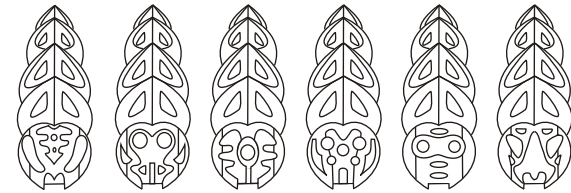

Each Rahkshi carries within it a part of Makuta's essence called a Kraata. These slug like creatures have the power to infect any Kanohi mask they touch. Kraata evolve through six stages, making the Rahkshi faster and more powerful as they change.

Stage 5

A fifth stage Kraata has developed its powers and knows how and when to use them best. These Kraata know the Makuta's will and actively seek out Matoran masks to infect.

Stage 3

A third stage Kraata is capable of evading capture and defending itself with its powers if cornered. Many of these Kraata lurk in the crevices of Mata Nui's caves and tunnels, waiting to infect the masks of passing creatures.

KEY :	Head Color Official Head Color	Body Color Official Body Color	Kraata Power	Kraata name	Rahkshi name (color) Lego set #
-------	-----------------------------------	-----------------------------------	--------------	-------------	------------------------------------

These 36 different Kraata are only available in Rahkshi sets.

The Shadow Kraata are the most powerful of all Kraata. They are a rare, seventh stage of Kraata evolution and have the power to infect masks from a distance.