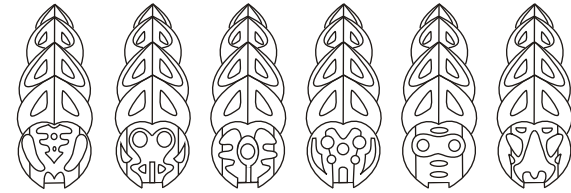

1 2 3 4 5 6

Bronze Sand Yellow Metallic	Light Yellow (Tan) Brick Yellow	☐	☐	☐	☐	☐	☐	☐	☐	Panrahk (Brown) # 8587 XI
Pearl Light Grey Metallic	White	☐	☐	☐	☐	☐	☐	☐	☐	Kurahk (White) # 8588 CU
Metallic Green Lemon Metallic	Yellow Green Bright Yellowish Green	☐	☐	☐	☐	☐	☐	☐	☐	Lerahk (Green) # 8589 YE
Steel Blue Sand Blue Metallic	Light Blue Medium Blue	☐	☐	☐	☐	☐	☐	☐	☐	Guurahk (Blue) # 8590 UL
Iron Grey Dark Grey Metallic	Grey	☐	☐	☐	☐	☐	☐	☐	☐	Vorahk (Black) # 8591 VO
Copper Reddish Gold	Red Bright Red	☐	☐	☐	☐	☐	☐	☐	☐	Turahk (Red) # 8592 ZA

These 36 different Kraata are only available in Rahkshi sets.

The Shadow Kraata are the most powerful of all Kraata. They are a rare, seventh stage of Kraata evolution and have the power to infect masks from a distance.