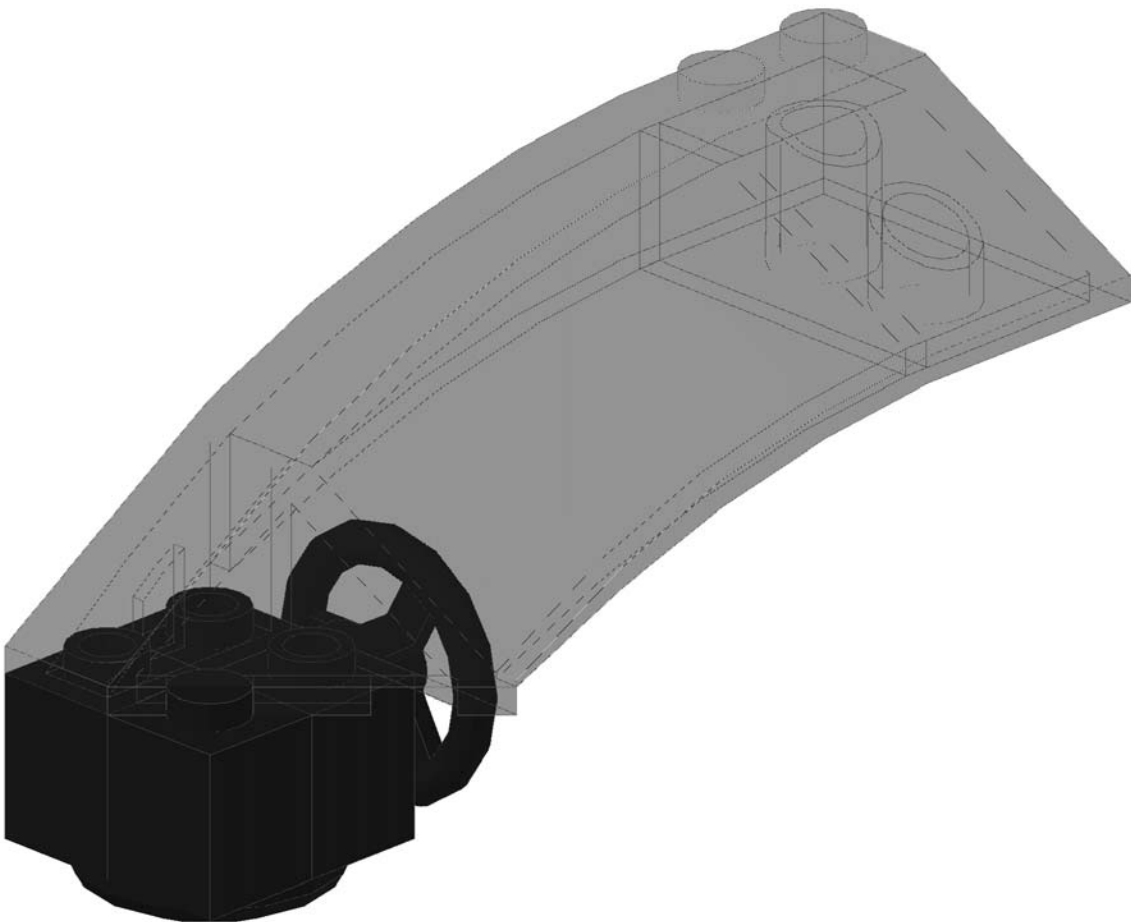

1

2

3

4

5

Stp	No.	Color	Part no.	Part name
1	1	Black	3005.DAT	Brick 1 x 1
1	1	Black	2654.DAT	Dish 2 x 2
1	1	Black	6541.DAT	Technic Brick 1 x 1 with Hole
1	1	Black	3700.DAT	Technic Brick 1 x 2 with Hole
2	1	Light-Gray	4274.DAT	Technic Pin 1/2
3	1	Black	30663.dat	Car Steering Wheel Large
4	1	Trans-Black	42020.dat	Slope Brick Round 3 x 8 x 2 Left