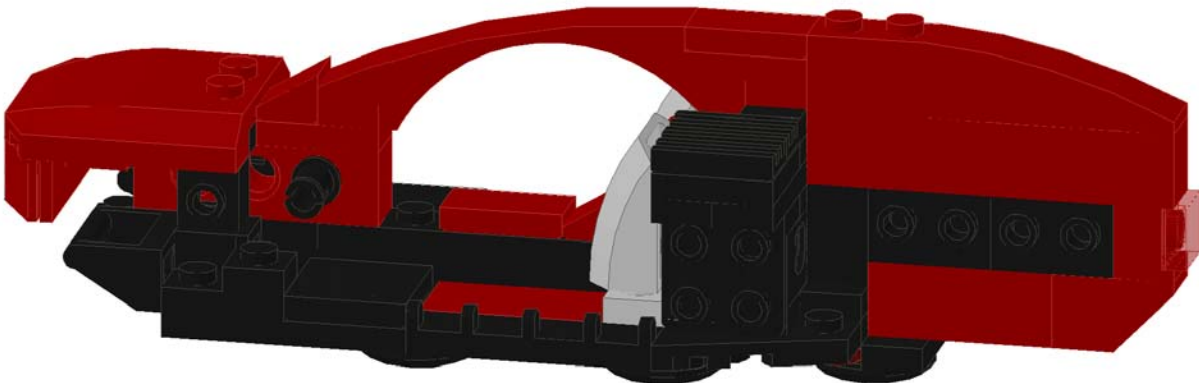

43

44

45

46

47

48

Stp	No.	Color	Part no.	Part name
1	2	Black	4625.DAT	Hinge Tile 1 x 4
1	1	Red	6179.DAT	Tile 4 x 4 with Studs on Edge
1	1	Black	6180.DAT	Tile 4 x 6 with Studs on Edges
2	2	Black	6019.DAT	Plate 1 x 1 with Clip Horizontal
2	2	Black	3023.DAT	Plate 1 x 2
2	2	Black	3068BP17.DAT	Tile 2 x 2 Grooved with Black Circle Pattern
3	1	Black	3021.DAT	Plate 2 x 3
3	1	Black	43723.DAT	Wing 2 x 3 Left
3	1	Black	43722.DAT	Wing 2 x 3 Right
4	2	Black	4070.DAT	Brick 1 x 1 with Headlight
4	1	Black	3794.DAT	Plate 1 x 2 with 1 Stud
5	1	Black	3710.DAT	Plate 1 x 4
5	1	White	2420.DAT	Plate 2 x 2 Corner
6	1	Black	3794.DAT	Plate 1 x 2 with 1 Stud
6	1	Black	3666.DAT	Plate 1 x 6
7	1	Black	3024.DAT	Plate 1 x 1
7	1	Black	3794.DAT	Plate 1 x 2 with 1 Stud
7	1	Black	3666.DAT	Plate 1 x 6
7	1	White	2420.DAT	Plate 2 x 2 Corner
7	2	Black	3701.DAT	Technic Brick 1 x 4 with Holes
8	2	Black	4070.DAT	Brick 1 x 1 with Headlight
8	2	Black	3024.DAT	Plate 1 x 1
9	1	Red	3701.DAT	Technic Brick 1 x 4 with Holes
10	2	Light-Gray	4274.DAT	Technic Pin 1/2
11	2	Black	44728.DAT	Bracket 1 x 2 - 2 x 2
11	1	Red	3023.DAT	Plate 1 x 2
11	1	White	30602.DAT	Slope Brick Curved Top 2 x 2 x 1
12	1	Red	3024.DAT	Plate 1 x 1
13	1	Red	6091.DAT	Brick 2 x 1 x 1 & 1/3 with Curved Top
13	2	Black	3023.DAT	Plate 1 x 2
13	1	Red	54200.dat	Slope Brick 45 1 x 1 x 2/3
15	1	Black	3673.DAT	Technic Pin
16	1	Black	6541.DAT	Technic Brick 1 x 1 with Hole
19	1	Black	48336.dat	Plate 1 x 2 with Handle Type 2
19	1	White	30602.DAT	Slope Brick Curved Top 2 x 2 x 1
19	1	Black	6558.DAT	Technic Pin Long with Friction
22	1	Red	3024.DAT	Plate 1 x 1
22	1	Black	3794.DAT	Plate 1 x 2 with 1 Stud
22	1	Red	54200.dat	Slope Brick 45 1 x 1 x 2/3
22	1	Red	3069B.DAT	Tile 1 x 2 with Groove
23	1	Black	4150.DAT	Tile 2 x 2 Round
24	1	Red	2436.DAT	Bracket 1 x 2 - 1 x 4
26	1	Red	3023.DAT	Plate 1 x 2
26	2	Red	54200.dat	Slope Brick 45 1 x 1 x 2/3
27	1	Light-Gray	2412B.DAT	Tile 1 x 2 Grille with Groove
28	2	Black	2432.DAT	Tile 1 x 2 with Handle
29	1	Red	45677.DAT	Wedge 4 x 4 x 2/3 Curved
30	1	Black	3023.DAT	Plate 1 x 2
31	2	Black	3023.DAT	Plate 1 x 2
31	1	Black	3666.DAT	Plate 1 x 6
32	1	Black	3023.DAT	Plate 1 x 2
32	2	Black	3022.DAT	Plate 2 x 2
33	1	Black	3794.DAT	Plate 1 x 2 with 1 Stud
33	4	Black	2412B.DAT	Tile 1 x 2 Grille with Groove
34	1	Red	3024.DAT	Plate 1 x 1
35	1	Red	50967.dat	Slope Brick Round 1 x 8 x 1 & 2/3 With Arch
36	1	Red	3069B.DAT	Tile 1 x 2 with Groove
38	1	Red	3009.DAT	Brick 1 x 6
38	1	Black	3024.DAT	Plate 1 x 1
39	1	Red	4070.DAT	Brick 1 x 1 with Headlight