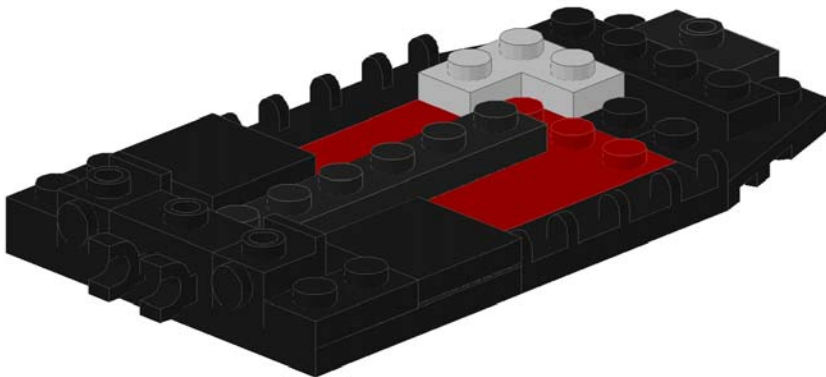

1

2

3

4

5

Stp	No.	Color	Part no.	Part name
1	1	Black	3005.DAT	Brick 1 x 1
1	1	Black	2654.DAT	Dish 2 x 2
1	1	Black	6541.DAT	Technic Brick 1 x 1 with Hole
1	1	Black	3700.DAT	Technic Brick 1 x 2 with Hole
2	1	Light-Gray	4274.DAT	Technic Pin 1/2
3	1	Black	30663.dat	Car Steering Wheel Large
4	1	Trans-Black	42020.dat	Slope Brick Round 3 x 8 x 2 Left

1

2

3

4

5

6

7

8