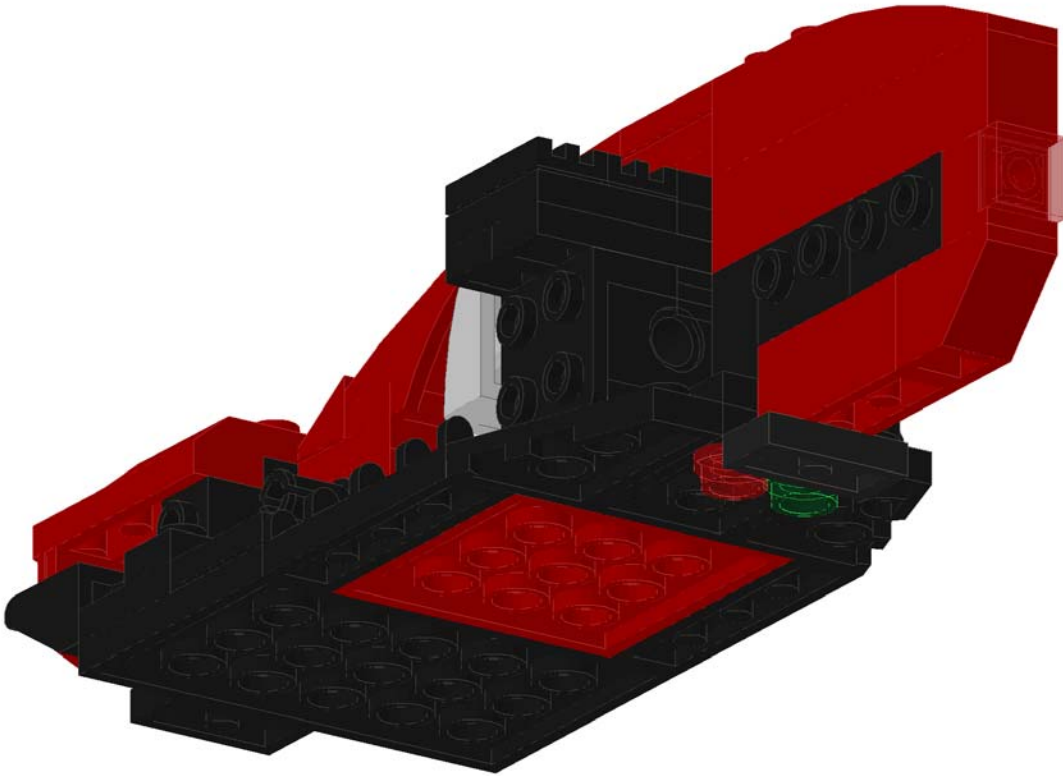

43

44

45

46

47

48

Stp	No.	Color	Part no.	Part name
1	2	Black	4625.DAT	Hinge Tile 1 x 4
1	1	Red	6179.DAT	Tile 4 x 4 with Studs on Edge
1	1	Black	6180.DAT	Tile 4 x 6 with Studs on Edges
2	2	Black	6019.DAT	Plate 1 x 1 with Clip Horizontal
2	2	Black	3023.DAT	Plate 1 x 2
2	2	Black	3068BP17.DAT	Tile 2 x 2 Grooved with Black Circle Pattern
3	1	Black	3021.DAT	Plate 2 x 3
3	1	Black	43723.DAT	Wing 2 x 3 Left
3	1	Black	43722.DAT	Wing 2 x 3 Right
4	2	Black	4070.DAT	Brick 1 x 1 with Headlight
4	1	Black	3794.DAT	Plate 1 x 2 with 1 Stud
5	1	Black	3710.DAT	Plate 1 x 4
5	1	White	2420.DAT	Plate 2 x 2 Corner
6	1	Black	3794.DAT	Plate 1 x 2 with 1 Stud
6	1	Black	3666.DAT	Plate 1 x 6
7	1	Black	3024.DAT	Plate 1 x 1
7	1	Black	3794.DAT	Plate 1 x 2 with 1 Stud
7	1	Black	3666.DAT	Plate 1 x 6
7	1	White	2420.DAT	Plate 2 x 2 Corner
7	2	Black	3701.DAT	Technic Brick 1 x 4 with Holes
8	2	Black	4070.DAT	Brick 1 x 1 with Headlight
8	2	Black	3024.DAT	Plate 1 x 1
9	1	Red	3701.DAT	Technic Brick 1 x 4 with Holes
10	2	Light-Gray	4274.DAT	Technic Pin 1/2
11	2	Black	44728.DAT	Bracket 1 x 2 - 2 x 2
11	1	Red	3023.DAT	Plate 1 x 2
11	1	White	30602.DAT	Slope Brick Curved Top 2 x 2 x 1
12	1	Red	3024.DAT	Plate 1 x 1
13	1	Red	6091.DAT	Brick 2 x 1 x 1 & 1/3 with Curved Top
13	2	Black	3023.DAT	Plate 1 x 2
13	1	Red	54200.dat	Slope Brick 45 1 x 1 x 2/3
15	1	Black	3673.DAT	Technic Pin
16	1	Black	6541.DAT	Technic Brick 1 x 1 with Hole
19	1	Black	48336.dat	Plate 1 x 2 with Handle Type 2
19	1	White	30602.DAT	Slope Brick Curved Top 2 x 2 x 1
19	1	Black	6558.DAT	Technic Pin Long with Friction
22	1	Red	3024.DAT	Plate 1 x 1
22	1	Black	3794.DAT	Plate 1 x 2 with 1 Stud
22	1	Red	54200.dat	Slope Brick 45 1 x 1 x 2/3
22	1	Red	3069B.DAT	Tile 1 x 2 with Groove
23	1	Black	4150.DAT	Tile 2 x 2 Round
24	1	Red	2436.DAT	Bracket 1 x 2 - 1 x 4
26	1	Red	3023.DAT	Plate 1 x 2
26	2	Red	54200.dat	Slope Brick 45 1 x 1 x 2/3
27	1	Light-Gray	2412B.DAT	Tile 1 x 2 Grille with Groove
28	2	Black	2432.DAT	Tile 1 x 2 with Handle
29	1	Red	45677.DAT	Wedge 4 x 4 x 2/3 Curved
30	1	Black	3023.DAT	Plate 1 x 2
31	2	Black	3023.DAT	Plate 1 x 2
31	1	Black	3666.DAT	Plate 1 x 6
32	1	Black	3023.DAT	Plate 1 x 2
32	2	Black	3022.DAT	Plate 2 x 2
33	1	Black	3794.DAT	Plate 1 x 2 with 1 Stud
33	4	Black	2412B.DAT	Tile 1 x 2 Grille with Groove
34	1	Red	3024.DAT	Plate 1 x 1
35	1	Red	50967.dat	Slope Brick Round 1 x 8 x 1 & 2/3 With Arch
36	1	Red	3069B.DAT	Tile 1 x 2 with Groove
38	1	Red	3009.DAT	Brick 1 x 6
38	1	Black	3024.DAT	Plate 1 x 1
39	1	Red	4070.DAT	Brick 1 x 1 with Headlight