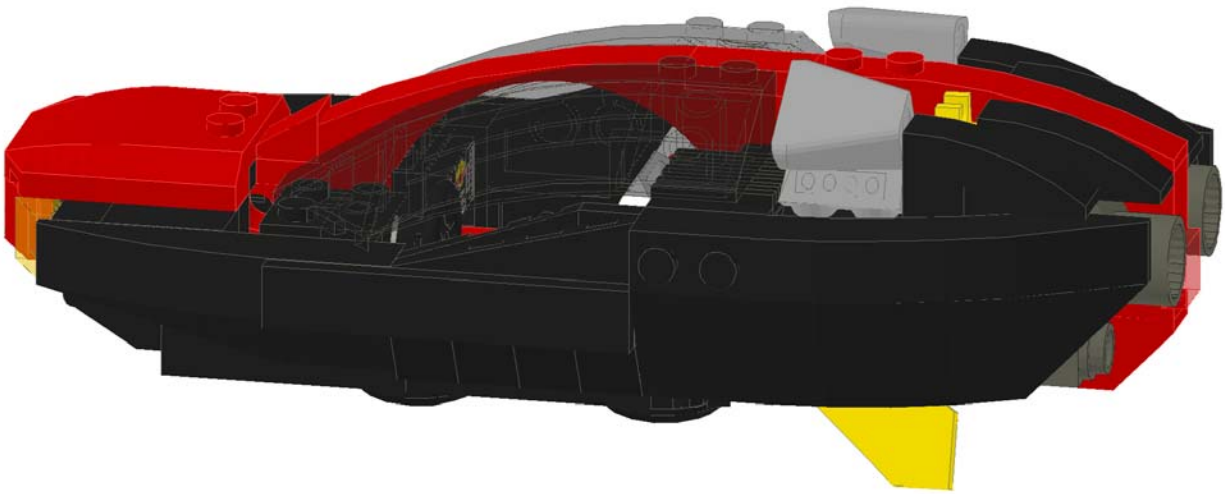

43

44

45

46

47

48

Stp	No.	Color	Part no.	Part name
1	2	Black	4625.DAT	Hinge Tile 1 x 4
1	1	Red	6179.DAT	Tile 4 x 4 with Studs on Edge
1	1	Black	6180.DAT	Tile 4 x 6 with Studs on Edges
2	2	Black	6019.DAT	Plate 1 x 1 with Clip Horizontal
2	2	Black	3023.DAT	Plate 1 x 2
2	2	Black	3068BP17.DAT	Tile 2 x 2 Grooved with Black Circle Pattern
3	1	Black	3021.DAT	Plate 2 x 3
3	1	Black	43723.DAT	Wing 2 x 3 Left
3	1	Black	43722.DAT	Wing 2 x 3 Right
4	2	Black	4070.DAT	Brick 1 x 1 with Headlight
4	1	Black	3794.DAT	Plate 1 x 2 with 1 Stud
5	1	Black	3710.DAT	Plate 1 x 4
5	1	White	2420.DAT	Plate 2 x 2 Corner
6	1	Black	3794.DAT	Plate 1 x 2 with 1 Stud
6	1	Black	3666.DAT	Plate 1 x 6
7	1	Black	3024.DAT	Plate 1 x 1
7	1	Black	3794.DAT	Plate 1 x 2 with 1 Stud
7	1	Black	3666.DAT	Plate 1 x 6
7	1	White	2420.DAT	Plate 2 x 2 Corner
7	2	Black	3701.DAT	Technic Brick 1 x 4 with Holes
8	2	Black	4070.DAT	Brick 1 x 1 with Headlight
8	2	Black	3024.DAT	Plate 1 x 1
9	1	Red	3701.DAT	Technic Brick 1 x 4 with Holes
10	2	Light-Gray	4274.DAT	Technic Pin 1/2
11	2	Black	44728.DAT	Bracket 1 x 2 - 2 x 2
11	1	Red	3023.DAT	Plate 1 x 2
11	1	White	30602.DAT	Slope Brick Curved Top 2 x 2 x 1
12	1	Red	3024.DAT	Plate 1 x 1
13	1	Red	6091.DAT	Brick 2 x 1 x 1 & 1/3 with Curved Top
13	2	Black	3023.DAT	Plate 1 x 2
13	1	Red	54200.dat	Slope Brick 45 1 x 1 x 2/3
15	1	Black	3673.DAT	Technic Pin
16	1	Black	6541.DAT	Technic Brick 1 x 1 with Hole
19	1	Black	48336.dat	Plate 1 x 2 with Handle Type 2
19	1	White	30602.DAT	Slope Brick Curved Top 2 x 2 x 1
19	1	Black	6558.DAT	Technic Pin Long with Friction
22	1	Red	3024.DAT	Plate 1 x 1
22	1	Black	3794.DAT	Plate 1 x 2 with 1 Stud
22	1	Red	54200.dat	Slope Brick 45 1 x 1 x 2/3
22	1	Red	3069B.DAT	Tile 1 x 2 with Groove
23	1	Black	4150.DAT	Tile 2 x 2 Round
24	1	Red	2436.DAT	Bracket 1 x 2 - 1 x 4
26	1	Red	3023.DAT	Plate 1 x 2
26	2	Red	54200.dat	Slope Brick 45 1 x 1 x 2/3
27	1	Light-Gray	2412B.DAT	Tile 1 x 2 Grille with Groove
28	2	Black	2432.DAT	Tile 1 x 2 with Handle
29	1	Red	45677.DAT	Wedge 4 x 4 x 2/3 Curved
30	1	Black	3023.DAT	Plate 1 x 2
31	2	Black	3023.DAT	Plate 1 x 2
31	1	Black	3666.DAT	Plate 1 x 6
32	1	Black	3023.DAT	Plate 1 x 2
32	2	Black	3022.DAT	Plate 2 x 2
33	1	Black	3794.DAT	Plate 1 x 2 with 1 Stud
33	4	Black	2412B.DAT	Tile 1 x 2 Grille with Groove
34	1	Red	3024.DAT	Plate 1 x 1
35	1	Red	50967.dat	Slope Brick Round 1 x 8 x 1 & 2/3 With Arch
36	1	Red	3069B.DAT	Tile 1 x 2 with Groove
38	1	Red	3009.DAT	Brick 1 x 6
38	1	Black	3024.DAT	Plate 1 x 1
39	1	Red	4070.DAT	Brick 1 x 1 with Headlight