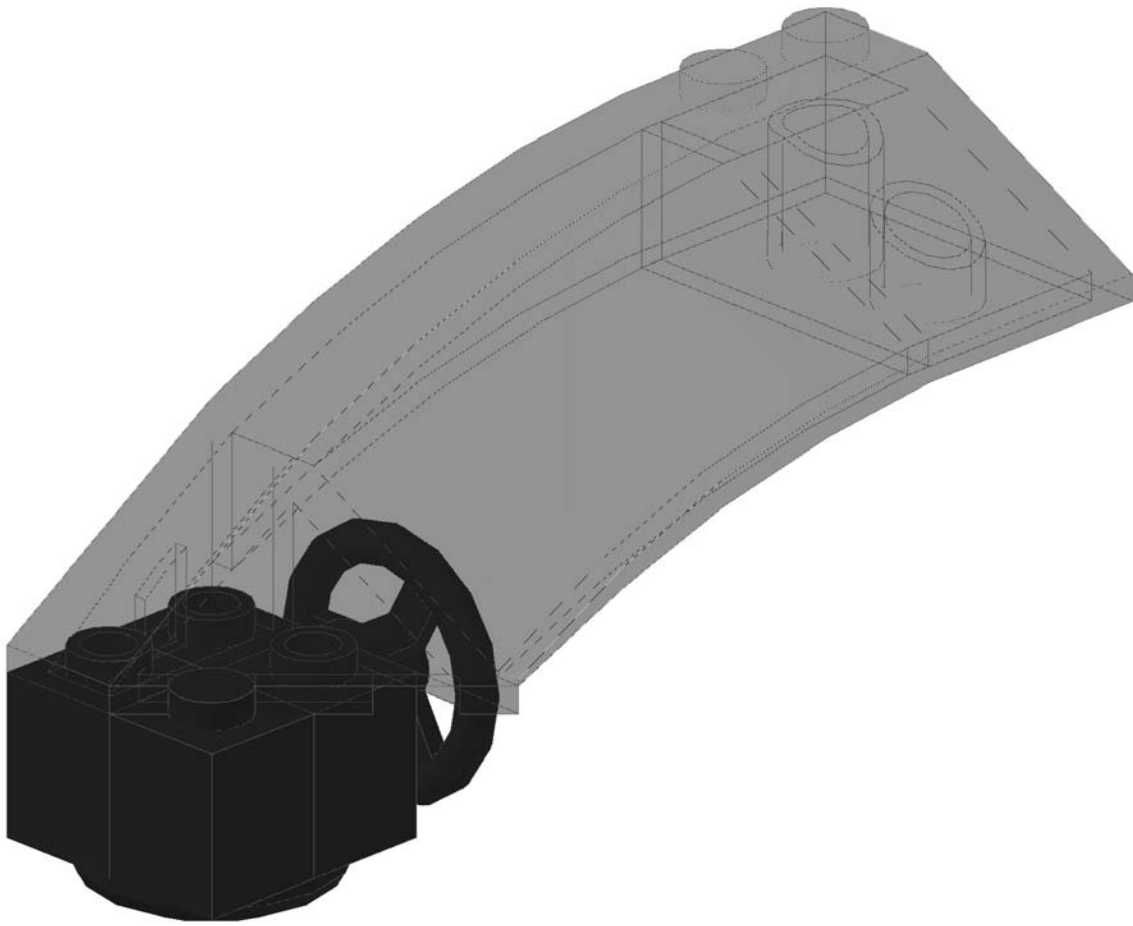

1

2

3

4

5

Stp	No.	Color	Part no.	Part name
1	1	Black	3005.DAT	Brick 1 x 1
1	1	Black	2654.DAT	Dish 2 x 2
1	1	Black	6541.DAT	Technic Brick 1 x 1 with Hole
1	1	Black	3700.DAT	Technic Brick 1 x 2 with Hole
2	1	Light-Gray	4274.DAT	Technic Pin 1/2
3	1	Black	30663.dat	Car Steering Wheel Large
4	1	Trans-Black	42020.dat	Slope Brick Round 3 x 8 x 2 Left