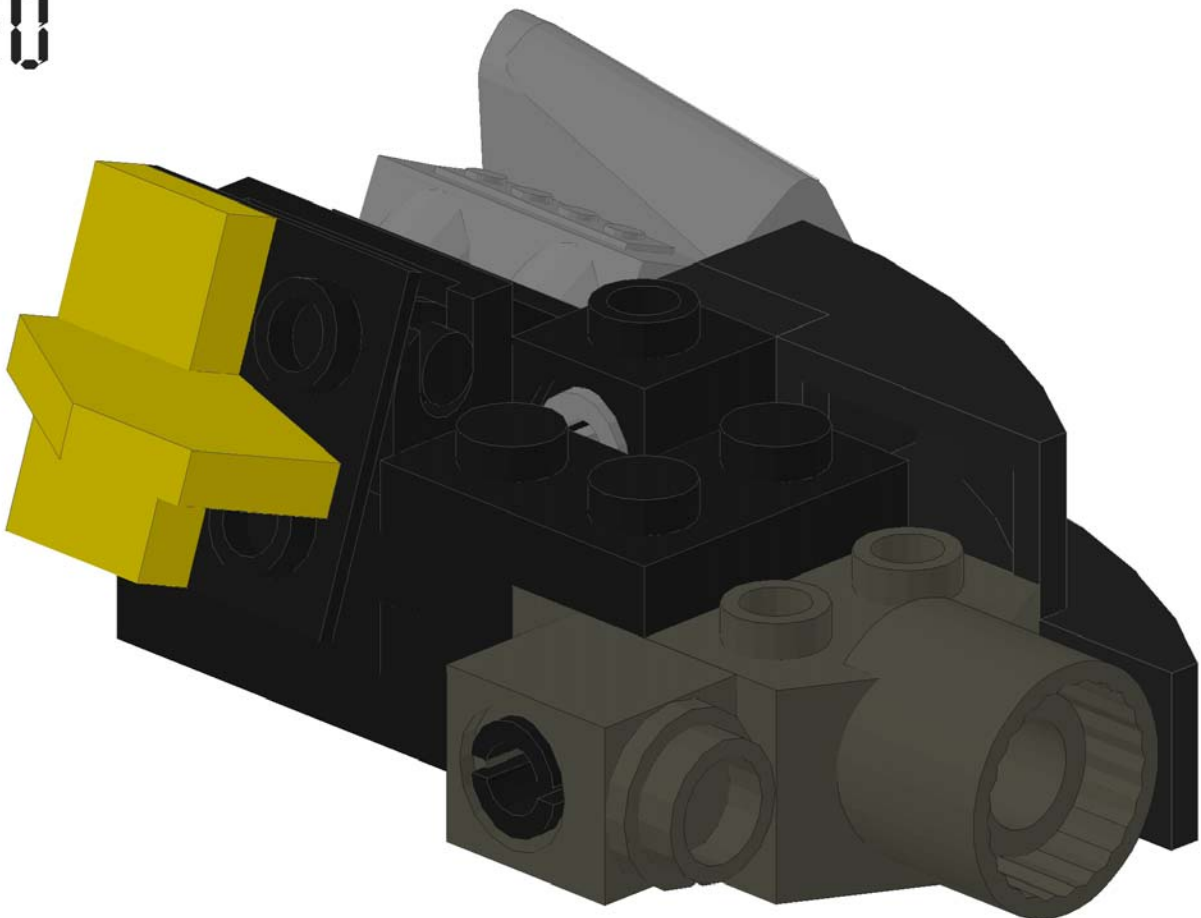

1

2

3

4

5

6

Stp	No.	Color	Part no.	Part name
1	2	Black	3023.DAT	Plate 1 x 2
1	1	Black	3021.DAT	Plate 2 x 3
2	1	Black	3623.DAT	Plate 1 x 3
2	1	Dark-Gray	48169.dat	Technic Brick 2 x 2 with Hole and Rotation Joint Socket
3	1	Black	2420.DAT	Plate 2 x 2 Corner
3	1	Black	6541.DAT	Technic Brick 1 x 1 with Hole
3	1	Light-Gray	4274.DAT	Technic Pin 1/2
4	2	Black	3937.DAT	Hinge 1 x 2 Base
5	1	Light-Gray	50943.dat	Car Motor With Air Scoop
5	2	Black	6134.DAT	Hinge 2 x 2 Top
5	1	Light-Gray	4073.DAT	Plate 1 x 1 Round
5	1	Black	2420.DAT	Plate 2 x 2 Corner
5	2	Black	50950.DAT	Slope Brick Curved 3 x 1
5	1	Yellow	44661.dat	Tail 2 x 3 x 2 Fin

9

10

Stp	No.	Color	Part no.	Part name
1	1	Light-Gray	50943.dat	Car Motor With Air Scoop
1	1	Black	3937.DAT	Hinge 1 x 2 Base
1	1	Black	6134.DAT	Hinge 2 x 2 Top
1	1	Black	3021.DAT	Plate 2 x 3
2	2	Black	3023.DAT	Plate 1 x 2
2	1	Black	3623.DAT	Plate 1 x 3
3	1	Yellow	44661.dat	Tail 2 x 3 x 2 Fin
3	1	Dark-Gray	48169.dat	Technic Brick 2 x 2 with Hole and Rotation Joint Socket
4	1	Black	3937.DAT	Hinge 1 x 2 Base
4	1	Black	6134.DAT	Hinge 2 x 2 Top
4	1	Black	2420.DAT	Plate 2 x 2 Corner
5	1	Black	6541.DAT	Technic Brick 1 x 1 with Hole
5	1	Light-Gray	4274.DAT	Technic Pin 1/2
7	1	Black	3673.DAT	Technic Pin
8	1	Dark-Gray	4073.DAT	Plate 1 x 1 Round
8	1	Dark-Gray	6541.DAT	Technic Brick 1 x 1 with Hole
10	1	Black	2420.DAT	Plate 2 x 2 Corner
10	2	Black	50950.DAT	Slope Brick Curved 3 x 1
10	1	Yellow	2555.DAT	Tile 1 x 1 with Clip