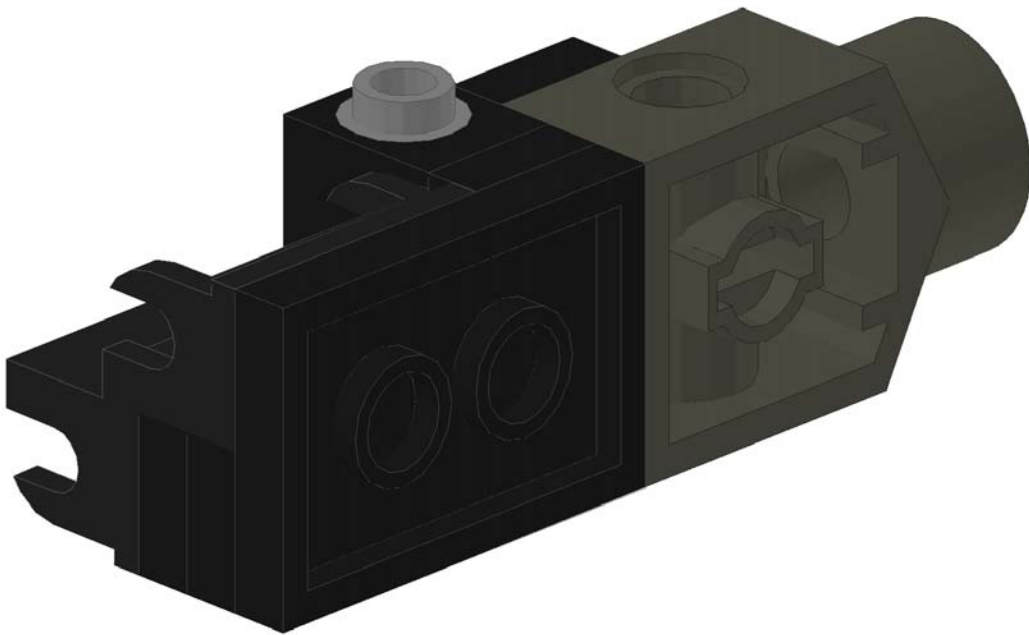

Stp	No.	Color	Part no.	Part name
1	2	Black	3022.DAT	Plate 2 x 2
2	1	Black	3023.DAT	Plate 1 x 2
2	1	Black	3710.DAT	Plate 1 x 4
2	1	Black	3666.DAT	Plate 1 x 6
3	1	Black	3023.DAT	Plate 1 x 2
3	4	Black	54200.dat	Slope Brick 45 1 x 1 x 2/3
3	1	Black	43722.DAT	Wing 2 x 3 Right
4	1	Black	41769.DAT	Wing 2 x 4 Right
5	1	Black	6636.DAT	Tile 1 x 6
5	1	Black	41748.DAT	Wedge 2 x 6 Double Left
6	1	Black	41749.DAT	Slope Brick Round 3 x 8 x 2 Right
7	1	Black	4070.DAT	Brick 1 x 1 with Headlight
7	1	Black	3004.DAT	Brick 1 x 2
7	1	Trans-Yellow	54200.dat	Slope Brick 45 1 x 1 x 2/3

1

2

3

4

5

6

Stp	No.	Color	Part no.	Part name
1	2	Black	3023.DAT	Plate 1 x 2
1	1	Black	3021.DAT	Plate 2 x 3
2	1	Black	3623.DAT	Plate 1 x 3
2	1	Dark-Gray	48169.dat	Technic Brick 2 x 2 with Hole and Rotation Joint Socket
3	1	Black	2420.DAT	Plate 2 x 2 Corner
3	1	Black	6541.DAT	Technic Brick 1 x 1 with Hole
3	1	Light-Gray	4274.DAT	Technic Pin 1/2
4	2	Black	3937.DAT	Hinge 1 x 2 Base
5	1	Light-Gray	50943.dat	Car Motor With Air Scoop
5	2	Black	6134.DAT	Hinge 2 x 2 Top
5	1	Light-Gray	4073.DAT	Plate 1 x 1 Round
5	1	Black	2420.DAT	Plate 2 x 2 Corner
5	2	Black	50950.DAT	Slope Brick Curved 3 x 1
5	1	Yellow	44661.dat	Tail 2 x 3 x 2 Fin