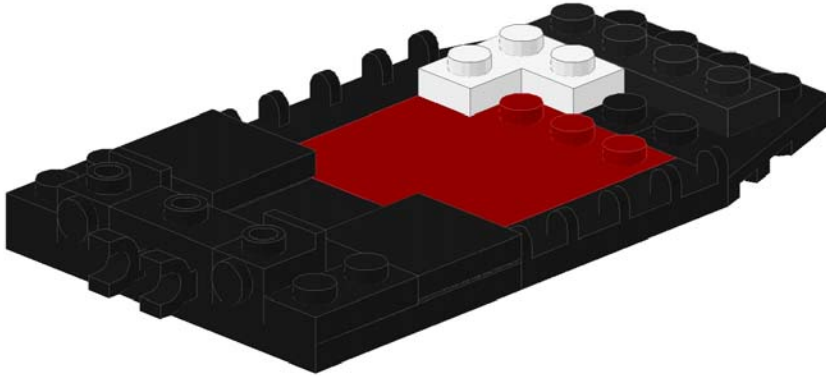

1

2

3

4

5

Stp	No.	Color	Part no.	Part name
1	1	Black	3005.DAT	Brick 1 x 1
1	1	Black	2654.DAT	Dish 2 x 2
1	1	Black	6541.DAT	Technic Brick 1 x 1 with Hole
1	1	Black	3700.DAT	Technic Brick 1 x 2 with Hole
2	1	Light-Gray	4274.DAT	Technic Pin 1/2
3	1	Black	30663.dat	Car Steering Wheel Large
4	1	Trans-Black	42020.dat	Slope Brick Round 3 x 8 x 2 Left

1

2

3

4

5

6

7

8