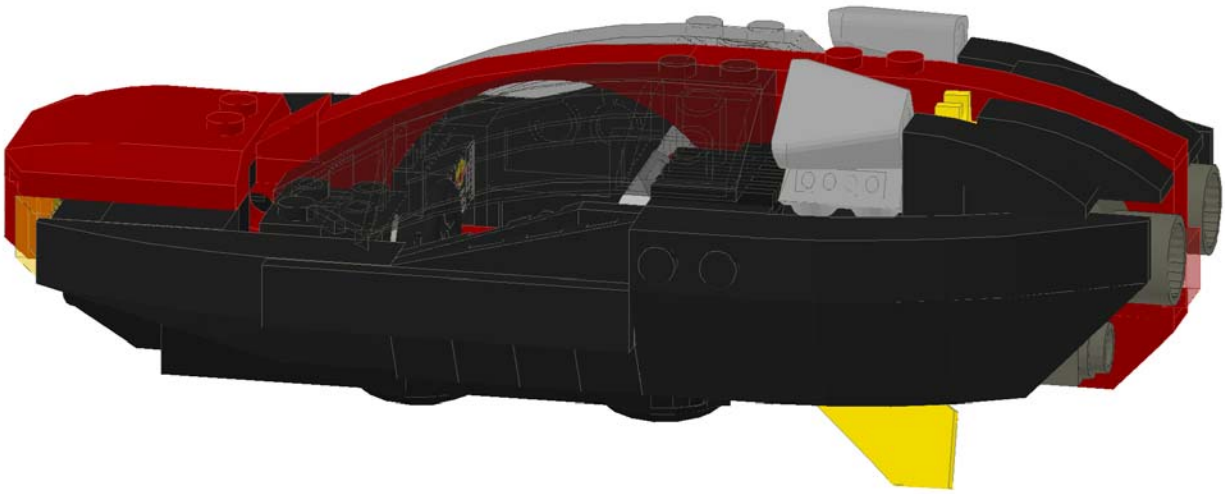

43

44

45

46

47

48

Stp	No.	Color	Part no.	Part name
1	2	Black	4625.DAT	Hinge Tile 1 x 4
1	1	Red	6179.DAT	Tile 4 x 4 with Studs on Edge
1	1	Black	6180.DAT	Tile 4 x 6 with Studs on Edges
2	2	Black	6019.DAT	Plate 1 x 1 with Clip Horizontal
2	2	Black	3023.DAT	Plate 1 x 2
2	2	Black	3068BP17.DAT	Tile 2 x 2 Grooved with Black Circle Pattern
3	1	Black	3021.DAT	Plate 2 x 3
3	1	Black	43723.DAT	Wing 2 x 3 Left
3	1	Black	43722.DAT	Wing 2 x 3 Right
4	2	Black	4070.DAT	Brick 1 x 1 with Headlight
4	1	Black	3794.DAT	Plate 1 x 2 with 1 Stud
5	1	Black	3710.DAT	Plate 1 x 4
5	1	White	2420.DAT	Plate 2 x 2 Corner
6	1	Black	3794.DAT	Plate 1 x 2 with 1 Stud
6	1	Black	3666.DAT	Plate 1 x 6
7	1	Black	3024.DAT	Plate 1 x 1
7	1	Black	3794.DAT	Plate 1 x 2 with 1 Stud
7	1	Black	3666.DAT	Plate 1 x 6
7	1	White	2420.DAT	Plate 2 x 2 Corner
7	2	Black	3701.DAT	Technic Brick 1 x 4 with Holes
8	2	Black	4070.DAT	Brick 1 x 1 with Headlight
8	2	Black	3024.DAT	Plate 1 x 1
9	1	Red	3701.DAT	Technic Brick 1 x 4 with Holes
10	2	Light-Gray	4274.DAT	Technic Pin 1/2
11	2	Black	44728.DAT	Bracket 1 x 2 - 2 x 2
11	1	Red	3023.DAT	Plate 1 x 2
11	1	White	30602.DAT	Slope Brick Curved Top 2 x 2 x 1
12	1	Red	3024.DAT	Plate 1 x 1
13	1	Red	6091.DAT	Brick 2 x 1 x 1 & 1/3 with Curved Top
13	2	Black	3023.DAT	Plate 1 x 2
13	1	Red	54200.dat	Slope Brick 45 1 x 1 x 2/3
15	1	Black	3673.DAT	Technic Pin
16	1	Black	6541.DAT	Technic Brick 1 x 1 with Hole
19	1	Black	48336.dat	Plate 1 x 2 with Handle Type 2
19	1	White	30602.DAT	Slope Brick Curved Top 2 x 2 x 1
19	1	Black	6558.DAT	Technic Pin Long with Friction
22	1	Red	3024.DAT	Plate 1 x 1
22	1	Black	3794.DAT	Plate 1 x 2 with 1 Stud
22	1	Red	54200.dat	Slope Brick 45 1 x 1 x 2/3
22	1	Red	3069B.DAT	Tile 1 x 2 with Groove
23	1	Black	4150.DAT	Tile 2 x 2 Round
24	1	Red	2436.DAT	Bracket 1 x 2 - 1 x 4
26	1	Red	3023.DAT	Plate 1 x 2
26	2	Red	54200.dat	Slope Brick 45 1 x 1 x 2/3
27	1	Light-Gray	2412B.DAT	Tile 1 x 2 Grille with Groove
28	2	Black	2432.DAT	Tile 1 x 2 with Handle
29	1	Red	45677.DAT	Wedge 4 x 4 x 2/3 Curved
30	1	Black	3023.DAT	Plate 1 x 2
31	2	Black	3023.DAT	Plate 1 x 2
31	1	Black	3666.DAT	Plate 1 x 6
32	1	Black	3023.DAT	Plate 1 x 2
32	2	Black	3022.DAT	Plate 2 x 2
33	1	Black	3794.DAT	Plate 1 x 2 with 1 Stud
33	4	Black	2412B.DAT	Tile 1 x 2 Grille with Groove
34	1	Red	3024.DAT	Plate 1 x 1
35	1	Red	50967.dat	Slope Brick Round 1 x 8 x 1 & 2/3 With Arch
36	1	Red	3069B.DAT	Tile 1 x 2 with Groove
38	1	Red	3009.DAT	Brick 1 x 6
38	1	Black	3024.DAT	Plate 1 x 1
39	1	Red	4070.DAT	Brick 1 x 1 with Headlight