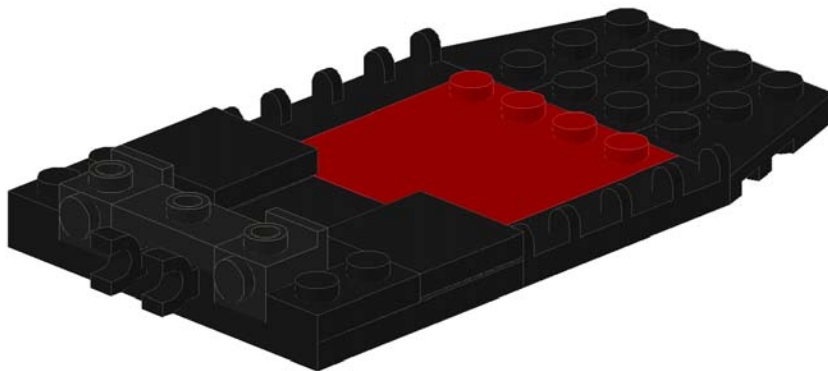

1

2

3

4

5

Stp	No.	Color	Part no.	Part name
1	1	Black	3005.DAT	Brick 1 x 1
1	1	Black	2654.DAT	Dish 2 x 2
1	1	Black	6541.DAT	Technic Brick 1 x 1 with Hole
1	1	Black	3700.DAT	Technic Brick 1 x 2 with Hole
2	1	Light-Gray	4274.DAT	Technic Pin 1/2
3	1	Black	30663.dat	Car Steering Wheel Large
4	1	Trans-Black	42020.dat	Slope Brick Round 3 x 8 x 2 Left

1

2

3

4

5

6

7

8