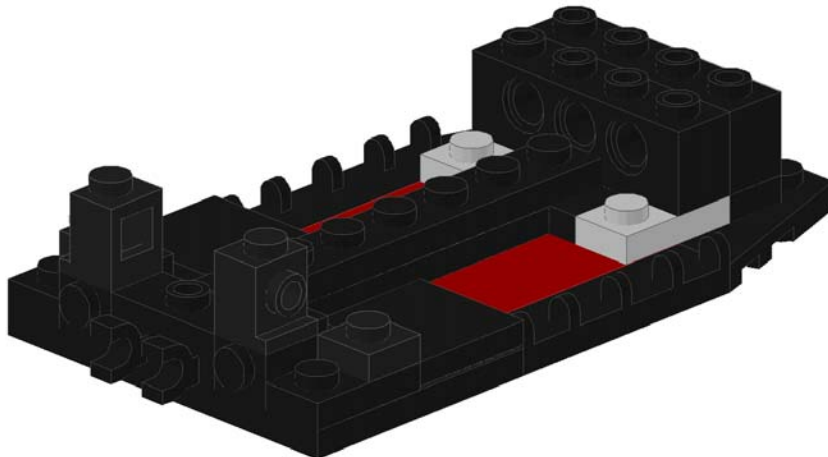

1

2

3

4

5

Stp	No.	Color	Part no.	Part name
1	1	Black	3005.DAT	Brick 1 x 1
1	1	Black	2654.DAT	Dish 2 x 2
1	1	Black	6541.DAT	Technic Brick 1 x 1 with Hole
1	1	Black	3700.DAT	Technic Brick 1 x 2 with Hole
2	1	Light-Gray	4274.DAT	Technic Pin 1/2
3	1	Black	30663.dat	Car Steering Wheel Large
4	1	Trans-Black	42020.dat	Slope Brick Round 3 x 8 x 2 Left

1

2

3

4

5

6

7

8