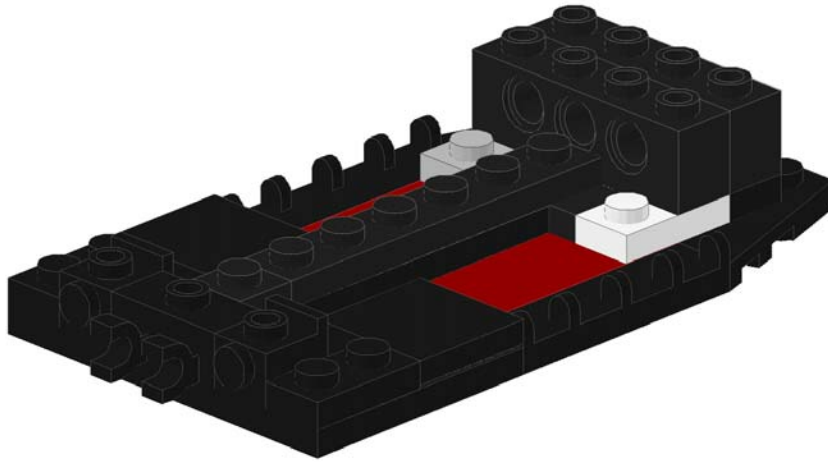

1

2

3

4

5

Stp	No.	Color	Part no.	Part name
1	1	Black	3005.DAT	Brick 1 x 1
1	1	Black	2654.DAT	Dish 2 x 2
1	1	Black	6541.DAT	Technic Brick 1 x 1 with Hole
1	1	Black	3700.DAT	Technic Brick 1 x 2 with Hole
2	1	Light-Gray	4274.DAT	Technic Pin 1/2
3	1	Black	30663.dat	Car Steering Wheel Large
4	1	Trans-Black	42020.dat	Slope Brick Round 3 x 8 x 2 Left

1

2

3

4

5

6

7

8