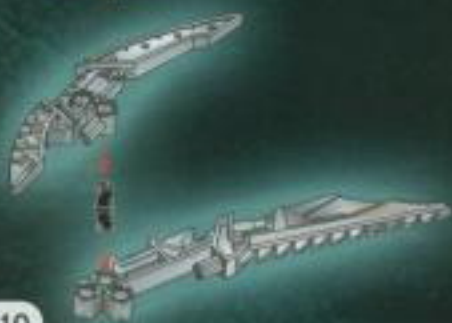

# BIONICLE

Lohrak are vicious winged serpents that lurk underground in Metru Nui. Their bat-like wings allow them to fly extremely fast and their rows of razor-sharp teeth make them a menace to all!

## LOHRAK

step 1

step 2

step 3

step 6

step 7

step 8

step 11

step 12

step 13

step 14

FINAL

# METRU NUI

The Lohrak was originally scheduled to make an appearance in BIONICLE™ 2: Legends of Metru Nui, but it did not make it into the final cut of the movie. Now you can construct your own Lohrak using pieces from 8621 Turaga Dume and Nivawk, and 8622 Nidhiki, and create your own BIONICLE action scenes!