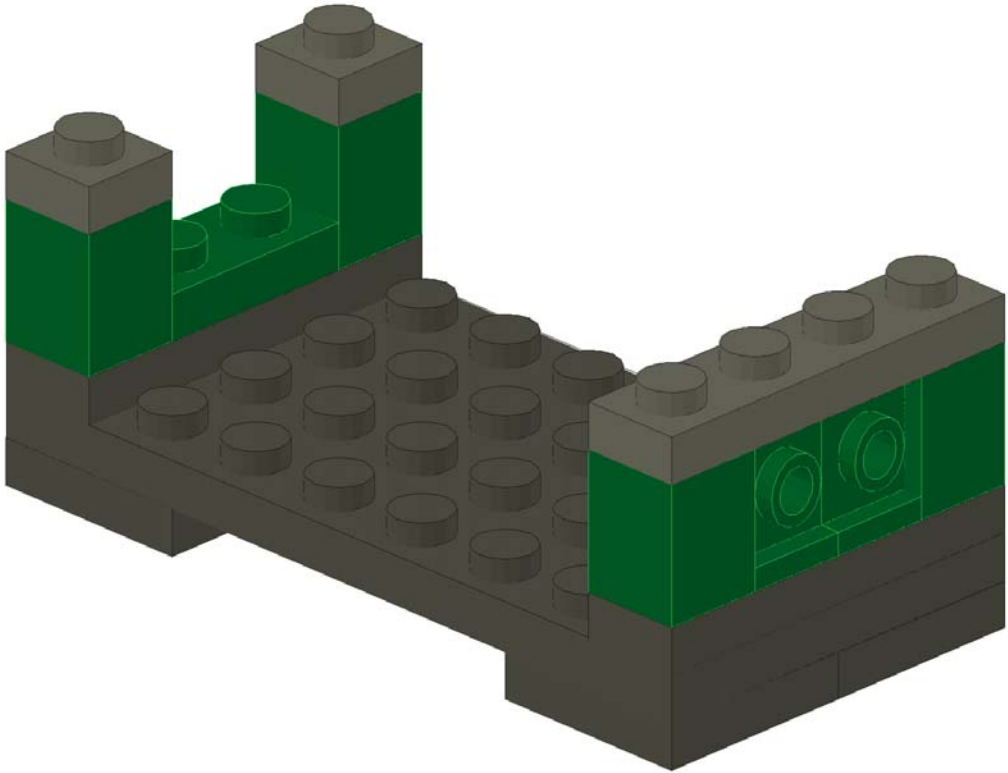

1

2

3

4

5

6

7

8

9

10

Step	Num	Color	Part-Number	Description
1	4	Dark-Gray	2420.DAT	Plate 2 x 2 Corner
2	1	Dark-Gray	3035.DAT	Plate 4 x 8
3	2	Dark-Gray	3710.DAT	Plate 1 x 4
4	4	Green	3005.DAT	Brick 1 x 1
4	2	Green	4070.DAT	Brick 1 x 1 with Headlight
4	1	Green	3023.DAT	Plate 1 x 2
5	2	Dark-Gray	3024.DAT	Plate 1 x 1
5	1	Dark-Gray	3710.DAT	Plate 1 x 4
6	2	Dark-Gray	3005.DAT	Brick 1 x 1
6	1	Dark-Gray	3010.DAT	Brick 1 x 4
6	1	Trans-Black	4864B.DAT	Panel 1 x 2 x 2 with Hollow Studs
7	2	Trans-Black	2362B.DAT	Panel 1 x 2 x 3 with Hollow Studs
7	2	Trans-Black	4215A.DAT	Panel 1 x 4 x 3
8	2	Green	3710.DAT	Plate 1 x 4
9	1	Dark-Gray	3035.DAT	Plate 4 x 8
10	1	Green	3069BPS6.DAT	Tile 1 x 2 with SW Jedi Starfighter Controls Pattern