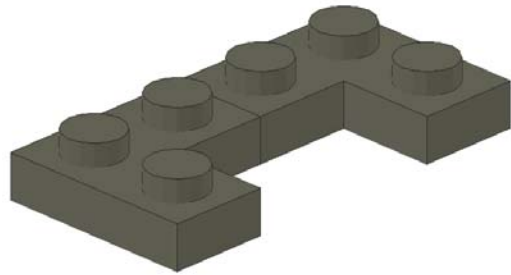

1

2

3

4

5

6

7

8

9

10

Step	Num	Color	Part-Number	Description
1	4	Dark-Gray	2420.DAT	Plate 2 x 2 Corner
2	1	Dark-Gray	3035.DAT	Plate 4 x 8
3	2	Dark-Gray	3710.DAT	Plate 1 x 4
4	4	Green	3005.DAT	Brick 1 x 1
4	2	Green	4070.DAT	Brick 1 x 1 with Headlight
4	1	Green	3023.DAT	Plate 1 x 2
5	2	Dark-Gray	3024.DAT	Plate 1 x 1
5	1	Dark-Gray	3710.DAT	Plate 1 x 4
6	2	Dark-Gray	3005.DAT	Brick 1 x 1
6	1	Dark-Gray	3010.DAT	Brick 1 x 4
6	1	Trans-Black	4864B.DAT	Panel 1 x 2 x 2 with Hollow Studs
7	2	Trans-Black	2362B.DAT	Panel 1 x 2 x 3 with Hollow Studs
7	2	Trans-Black	4215A.DAT	Panel 1 x 4 x 3
8	2	Green	3710.DAT	Plate 1 x 4
9	1	Dark-Gray	3035.DAT	Plate 4 x 8
10	1	Green	3069BPS6.DAT	Tile 1 x 2 with SW Jedi Starfighter Controls Pattern