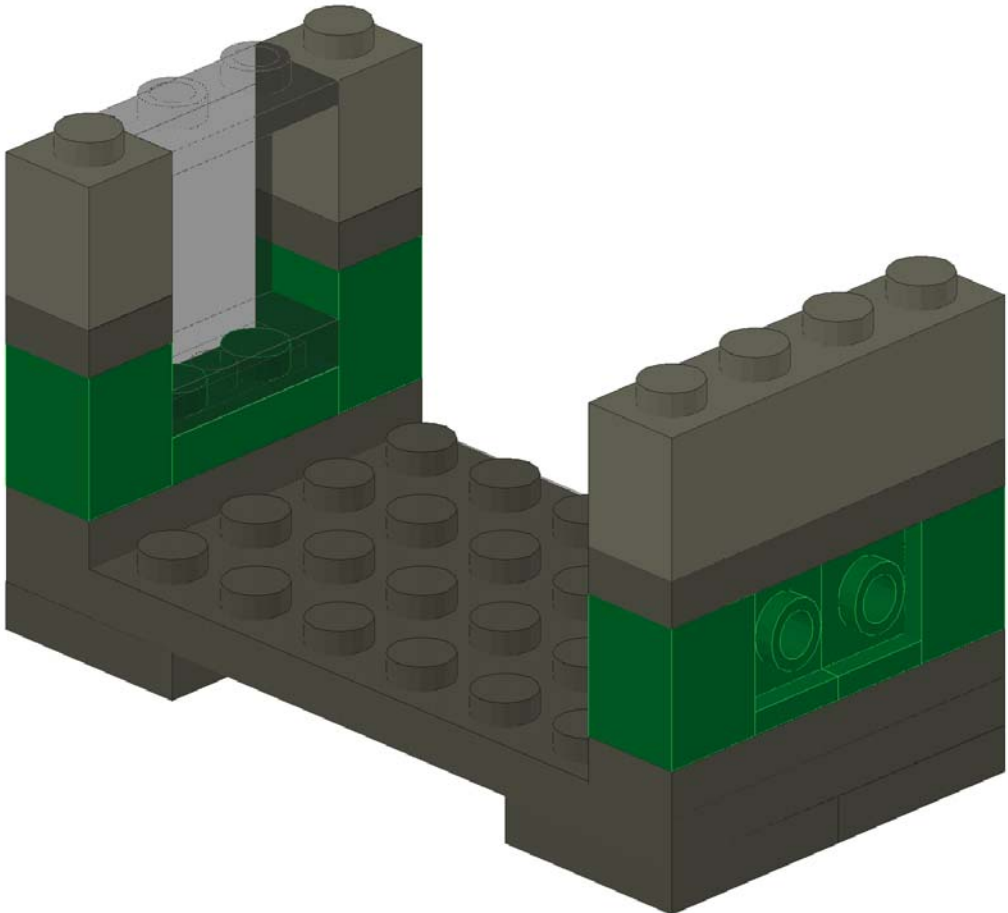

1

2

3

4

5

6

7

8

9

10

Step	Num	Color	Part-Number	Description
1	4	Dark-Gray	2420.DAT	Plate 2 x 2 Corner
2	1	Dark-Gray	3035.DAT	Plate 4 x 8
3	2	Dark-Gray	3710.DAT	Plate 1 x 4
4	4	Green	3005.DAT	Brick 1 x 1
4	2	Green	4070.DAT	Brick 1 x 1 with Headlight
4	1	Green	3023.DAT	Plate 1 x 2
5	2	Dark-Gray	3024.DAT	Plate 1 x 1
5	1	Dark-Gray	3710.DAT	Plate 1 x 4
6	2	Dark-Gray	3005.DAT	Brick 1 x 1
6	1	Dark-Gray	3010.DAT	Brick 1 x 4
6	1	Trans-Black	4864B.DAT	Panel 1 x 2 x 2 with Hollow Studs
7	2	Trans-Black	2362B.DAT	Panel 1 x 2 x 3 with Hollow Studs
7	2	Trans-Black	4215A.DAT	Panel 1 x 4 x 3
8	2	Green	3710.DAT	Plate 1 x 4
9	1	Dark-Gray	3035.DAT	Plate 4 x 8
10	1	Green	3069BPS6.DAT	Tile 1 x 2 with SW Jedi Starfighter Controls Pattern