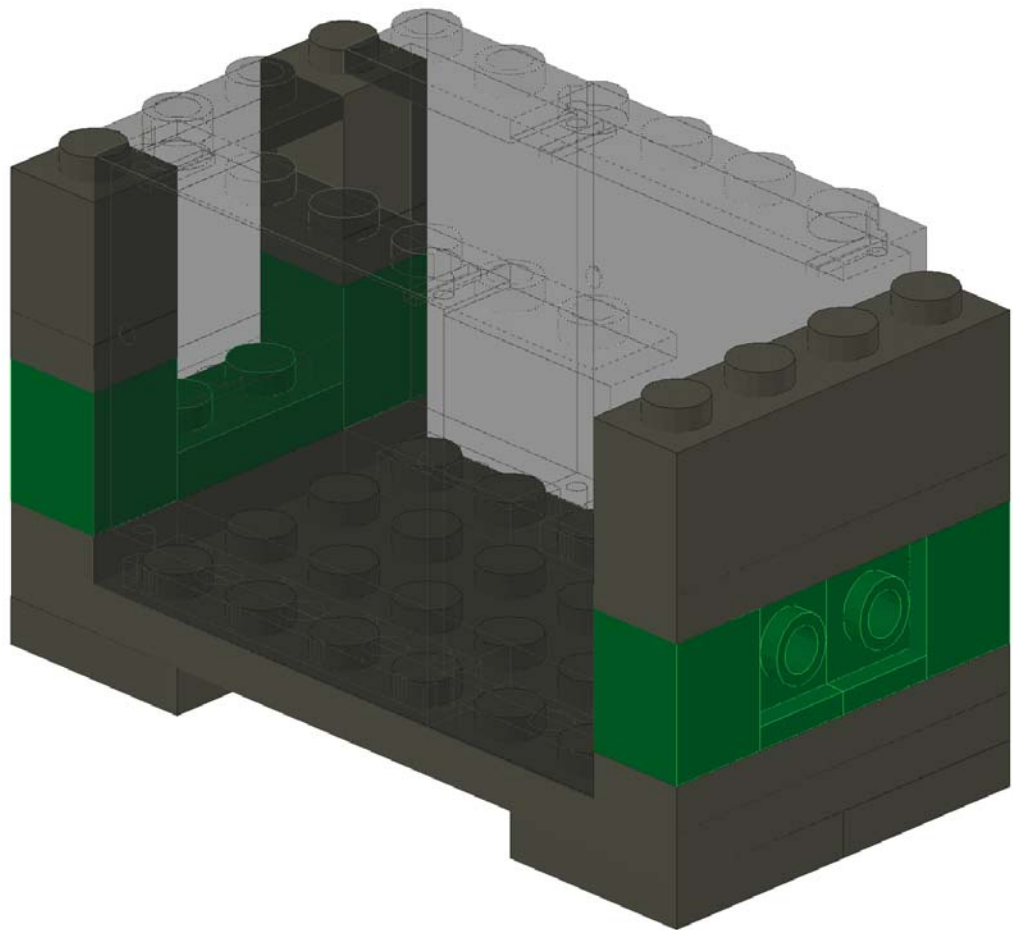

1

2

3

4

5

6

7

8

9

10

Step	Num	Color	Part-Number	Description
1	4	Dark-Gray	2420.DAT	Plate 2 x 2 Corner
2	1	Dark-Gray	3035.DAT	Plate 4 x 8
3	2	Dark-Gray	3710.DAT	Plate 1 x 4
4	4	Green	3005.DAT	Brick 1 x 1
4	2	Green	4070.DAT	Brick 1 x 1 with Headlight
4	1	Green	3023.DAT	Plate 1 x 2
5	2	Dark-Gray	3024.DAT	Plate 1 x 1
5	1	Dark-Gray	3710.DAT	Plate 1 x 4
6	2	Dark-Gray	3005.DAT	Brick 1 x 1
6	1	Dark-Gray	3010.DAT	Brick 1 x 4
6	1	Trans-Black	4864B.DAT	Panel 1 x 2 x 2 with Hollow Studs
7	2	Trans-Black	2362B.DAT	Panel 1 x 2 x 3 with Hollow Studs
7	2	Trans-Black	4215A.DAT	Panel 1 x 4 x 3
8	2	Green	3710.DAT	Plate 1 x 4
9	1	Dark-Gray	3035.DAT	Plate 4 x 8
10	1	Green	3069BPS6.DAT	Tile 1 x 2 with SW Jedi Starfighter Controls Pattern