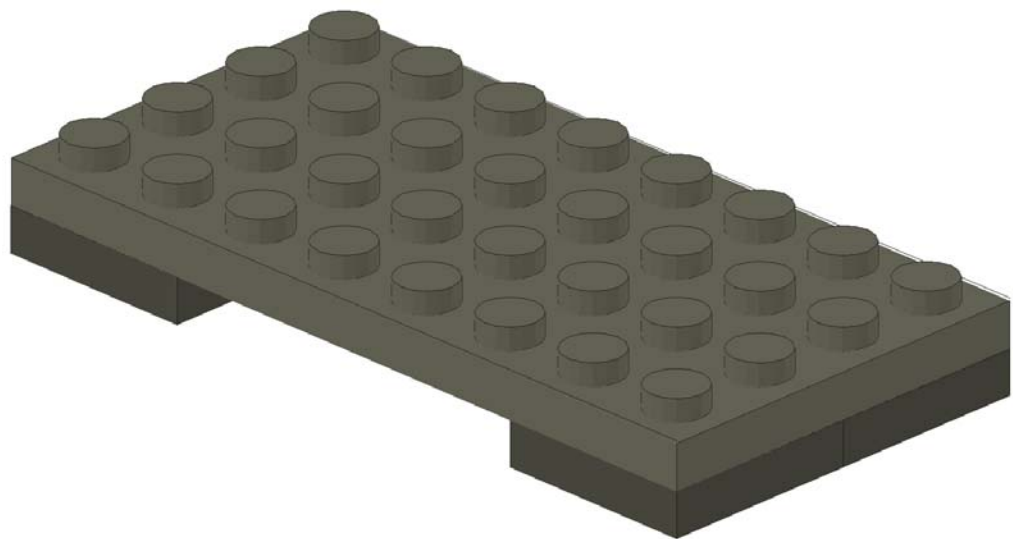

1

2

3

4

5

6

7

8

9

10

Step	Num	Color	Part-Number	Description
1	4	Dark-Gray	2420.DAT	Plate 2 x 2 Corner
2	1	Dark-Gray	3035.DAT	Plate 4 x 8
3	2	Dark-Gray	3710.DAT	Plate 1 x 4
4	4	Green	3005.DAT	Brick 1 x 1
4	2	Green	4070.DAT	Brick 1 x 1 with Headlight
4	1	Green	3023.DAT	Plate 1 x 2
5	2	Dark-Gray	3024.DAT	Plate 1 x 1
5	1	Dark-Gray	3710.DAT	Plate 1 x 4
6	2	Dark-Gray	3005.DAT	Brick 1 x 1
6	1	Dark-Gray	3010.DAT	Brick 1 x 4
6	1	Trans-Black	4864B.DAT	Panel 1 x 2 x 2 with Hollow Studs
7	2	Trans-Black	2362B.DAT	Panel 1 x 2 x 3 with Hollow Studs
7	2	Trans-Black	4215A.DAT	Panel 1 x 4 x 3
8	2	Green	3710.DAT	Plate 1 x 4
9	1	Dark-Gray	3035.DAT	Plate 4 x 8
10	1	Green	3069BPS6.DAT	Tile 1 x 2 with SW Jedi Starfighter Controls Pattern