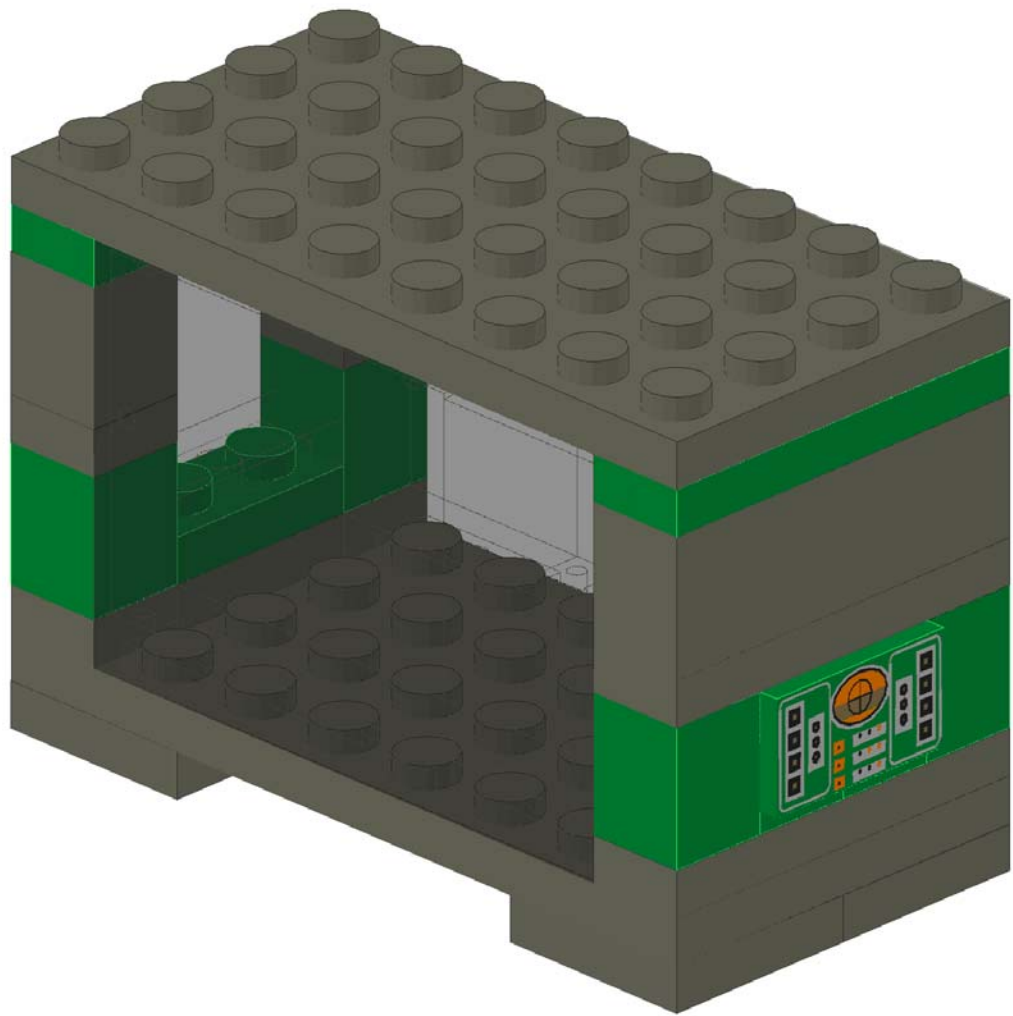

1

2

3

4

5

6

7

8

9

10

Step	Num	Color	Part-Number	Description
1	4	Dark-Gray	2420.DAT	Plate 2 x 2 Corner
2	1	Dark-Gray	3035.DAT	Plate 4 x 8
3	2	Dark-Gray	3710.DAT	Plate 1 x 4
4	4	Green	3005.DAT	Brick 1 x 1
4	2	Green	4070.DAT	Brick 1 x 1 with Headlight
4	1	Green	3023.DAT	Plate 1 x 2
5	2	Dark-Gray	3024.DAT	Plate 1 x 1
5	1	Dark-Gray	3710.DAT	Plate 1 x 4
6	2	Dark-Gray	3005.DAT	Brick 1 x 1
6	1	Dark-Gray	3010.DAT	Brick 1 x 4
6	1	Trans-Black	4864B.DAT	Panel 1 x 2 x 2 with Hollow Studs
7	2	Trans-Black	2362B.DAT	Panel 1 x 2 x 3 with Hollow Studs
7	2	Trans-Black	4215A.DAT	Panel 1 x 4 x 3
8	2	Green	3710.DAT	Plate 1 x 4
9	1	Dark-Gray	3035.DAT	Plate 4 x 8
10	1	Green	3069BPS6.DAT	Tile 1 x 2 with SW Jedi Starfighter Controls Pattern