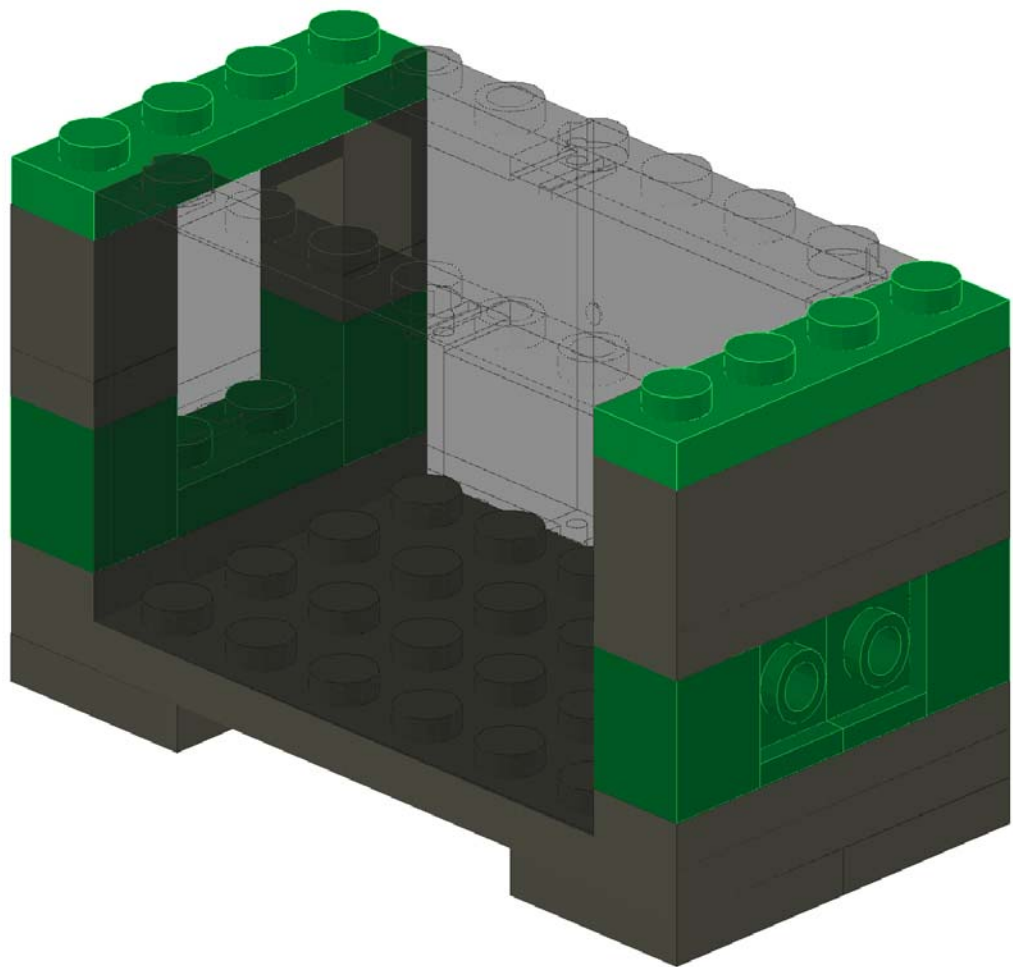

1

2

3

4

5

6

7

8

9

10

Step	Num	Color	Part-Number	Description
1	4	Dark-Gray	2420.DAT	Plate 2 x 2 Corner
2	1	Dark-Gray	3035.DAT	Plate 4 x 8
3	2	Dark-Gray	3710.DAT	Plate 1 x 4
4	4	Green	3005.DAT	Brick 1 x 1
4	2	Green	4070.DAT	Brick 1 x 1 with Headlight
4	1	Green	3023.DAT	Plate 1 x 2
5	2	Dark-Gray	3024.DAT	Plate 1 x 1
5	1	Dark-Gray	3710.DAT	Plate 1 x 4
6	2	Dark-Gray	3005.DAT	Brick 1 x 1
6	1	Dark-Gray	3010.DAT	Brick 1 x 4
6	1	Trans-Black	4864B.DAT	Panel 1 x 2 x 2 with Hollow Studs
7	2	Trans-Black	2362B.DAT	Panel 1 x 2 x 3 with Hollow Studs
7	2	Trans-Black	4215A.DAT	Panel 1 x 4 x 3
8	2	Green	3710.DAT	Plate 1 x 4
9	1	Dark-Gray	3035.DAT	Plate 4 x 8
10	1	Green	3069BPS6.DAT	Tile 1 x 2 with SW Jedi Starfighter Controls Pattern