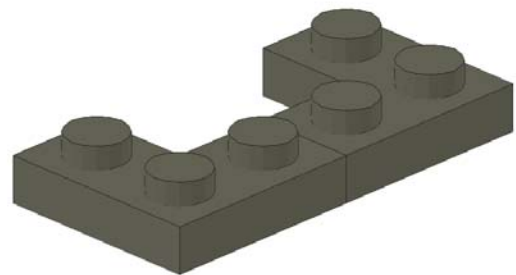

1

2

3

4

5

6

7

8

9

10

Step	Num	Color	Part-Number	Description
1	4	Dark-Gray	2420.DAT	Plate 2 x 2 Corner
2	1	Dark-Gray	3035.DAT	Plate 4 x 8
3	2	Dark-Gray	3710.DAT	Plate 1 x 4
4	4	Green	3005.DAT	Brick 1 x 1
4	2	Green	4070.DAT	Brick 1 x 1 with Headlight
4	1	Green	3023.DAT	Plate 1 x 2
5	2	Dark-Gray	3024.DAT	Plate 1 x 1
5	1	Dark-Gray	3710.DAT	Plate 1 x 4
6	2	Dark-Gray	3005.DAT	Brick 1 x 1
6	1	Dark-Gray	3010.DAT	Brick 1 x 4
6	1	Trans-Black	4864B.DAT	Panel 1 x 2 x 2 with Hollow Studs
7	2	Trans-Black	2362B.DAT	Panel 1 x 2 x 3 with Hollow Studs
7	2	Trans-Black	4215A.DAT	Panel 1 x 4 x 3
8	2	Green	3710.DAT	Plate 1 x 4
9	1	Dark-Gray	3035.DAT	Plate 4 x 8
10	1	Green	3069BPS6.DAT	Tile 1 x 2 with SW Jedi Starfighter Controls Pattern