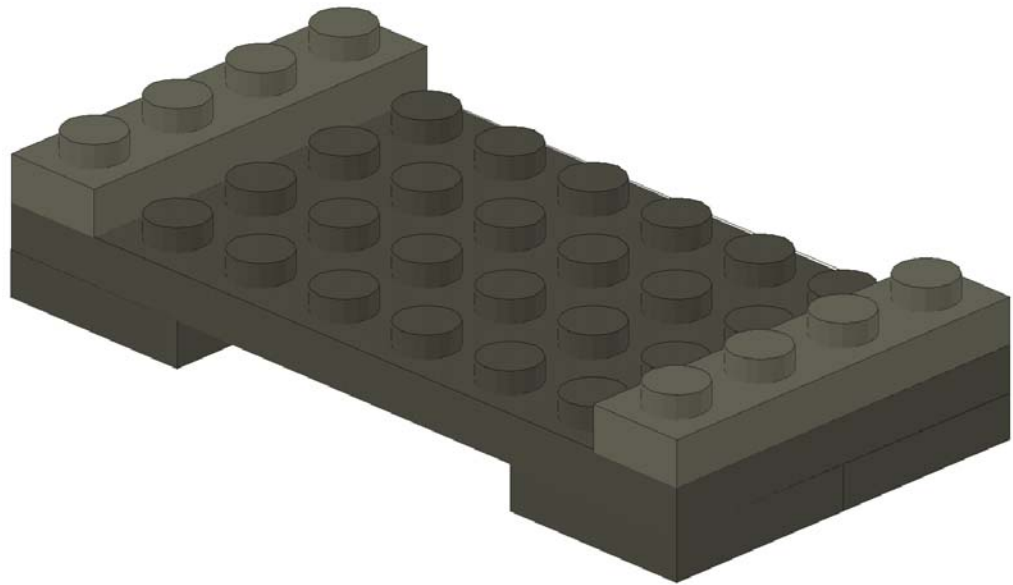

1

2

3

4

5

6

7

8

9

10

Step	Num	Color	Part-Number	Description
1	4	Dark-Gray	2420.DAT	Plate 2 x 2 Corner
2	1	Dark-Gray	3035.DAT	Plate 4 x 8
3	2	Dark-Gray	3710.DAT	Plate 1 x 4
4	4	Green	3005.DAT	Brick 1 x 1
4	2	Green	4070.DAT	Brick 1 x 1 with Headlight
4	1	Green	3023.DAT	Plate 1 x 2
5	2	Dark-Gray	3024.DAT	Plate 1 x 1
5	1	Dark-Gray	3710.DAT	Plate 1 x 4
6	2	Dark-Gray	3005.DAT	Brick 1 x 1
6	1	Dark-Gray	3010.DAT	Brick 1 x 4
6	1	Trans-Black	4864B.DAT	Panel 1 x 2 x 2 with Hollow Studs
7	2	Trans-Black	2362B.DAT	Panel 1 x 2 x 3 with Hollow Studs
7	2	Trans-Black	4215A.DAT	Panel 1 x 4 x 3
8	2	Green	3710.DAT	Plate 1 x 4
9	1	Dark-Gray	3035.DAT	Plate 4 x 8
10	1	Green	3069BPS6.DAT	Tile 1 x 2 with SW Jedi Starfighter Controls Pattern