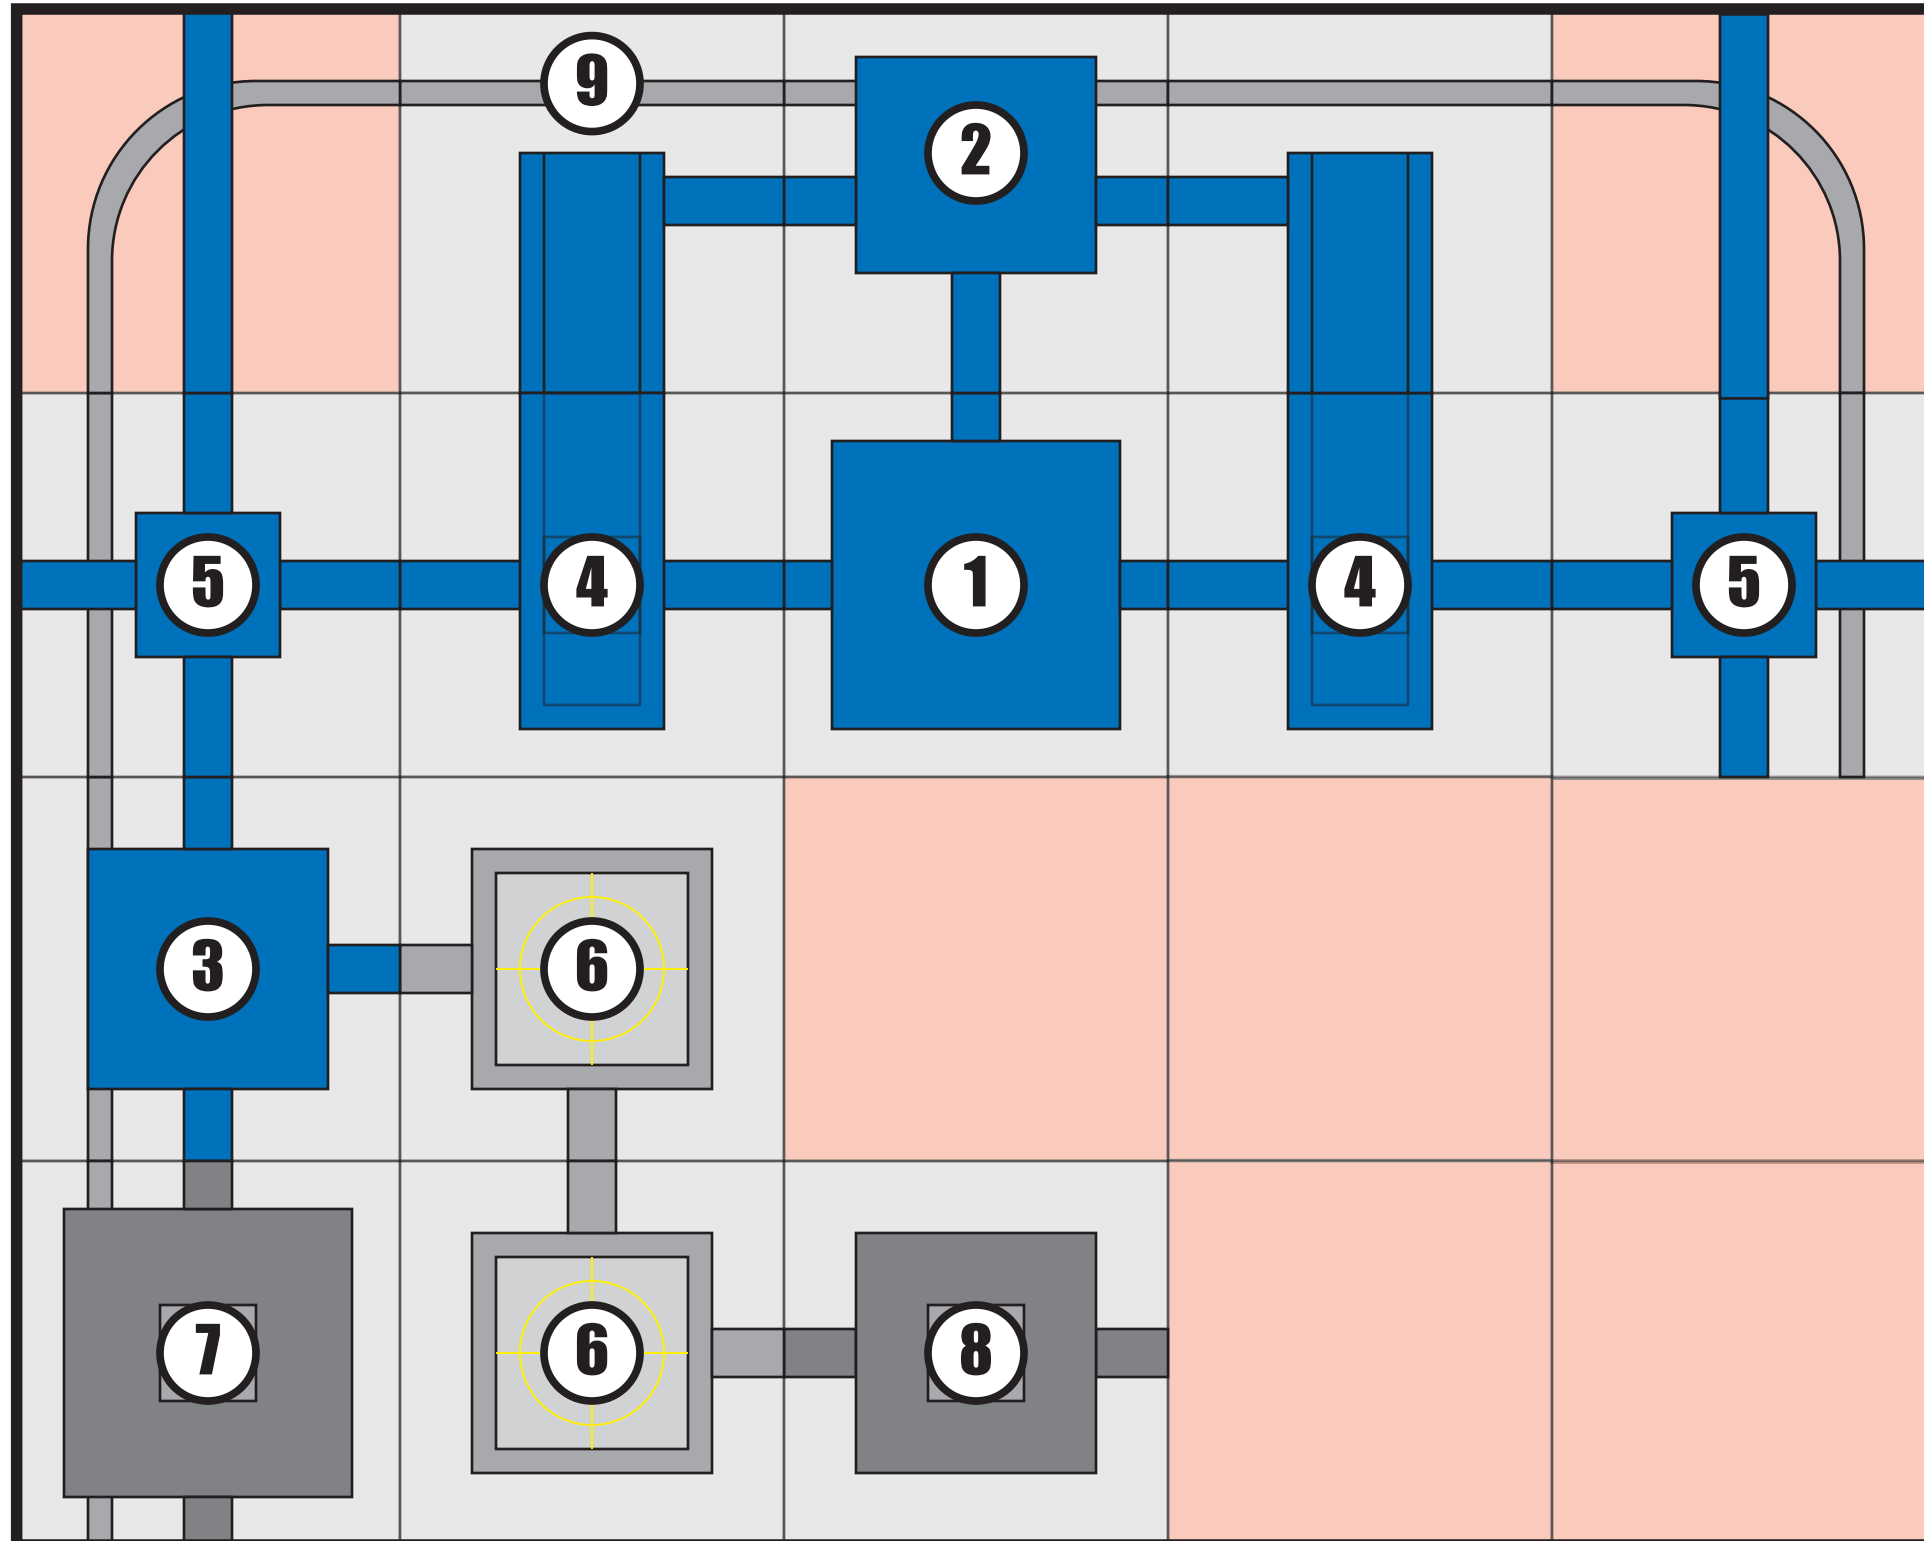

BEN LISTON'S NWBRICKCON 2006 MOONBASE

LEGEND

- 1** SPHQ: Space Police Headquarters
- 2** Sea of Tranquility Penitentiary Monorail Station and Prisoner Processing
- 3** Space Police Hanger and Prisoner Transfer Facility
- 4** Sea of Tranquility Penitentiary East and West Cell Blocks
- 5** Four Way Corridor Hub
- 6** Civilian Landing Platforms with Misc. Businesses below
- 7** Havoc Mine
- 8** Medical Center
- 9** Proposed Monorail Track Layout
-

Baseplates Shaded red are to be completed and/or tentative.