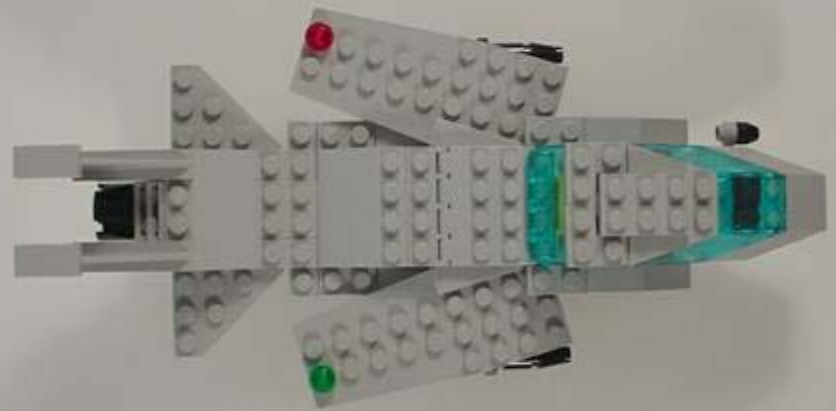

construction detail ...

jeremy rear