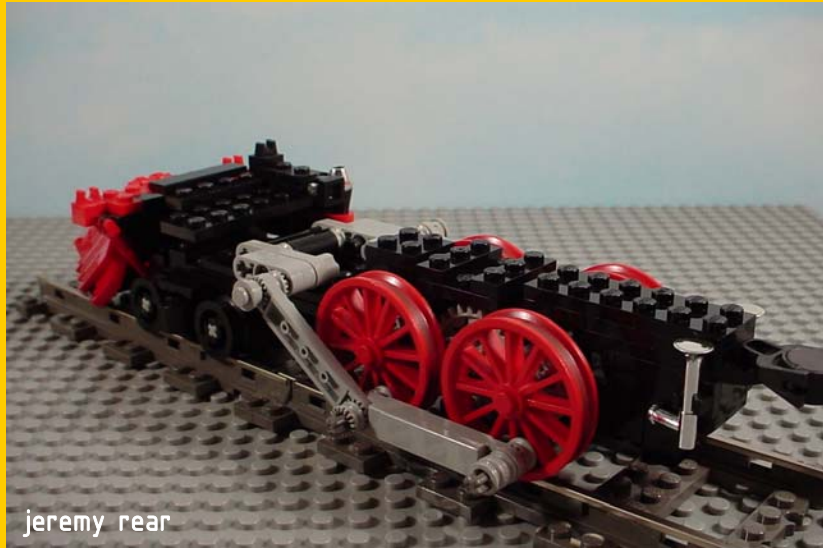

functional detail ...