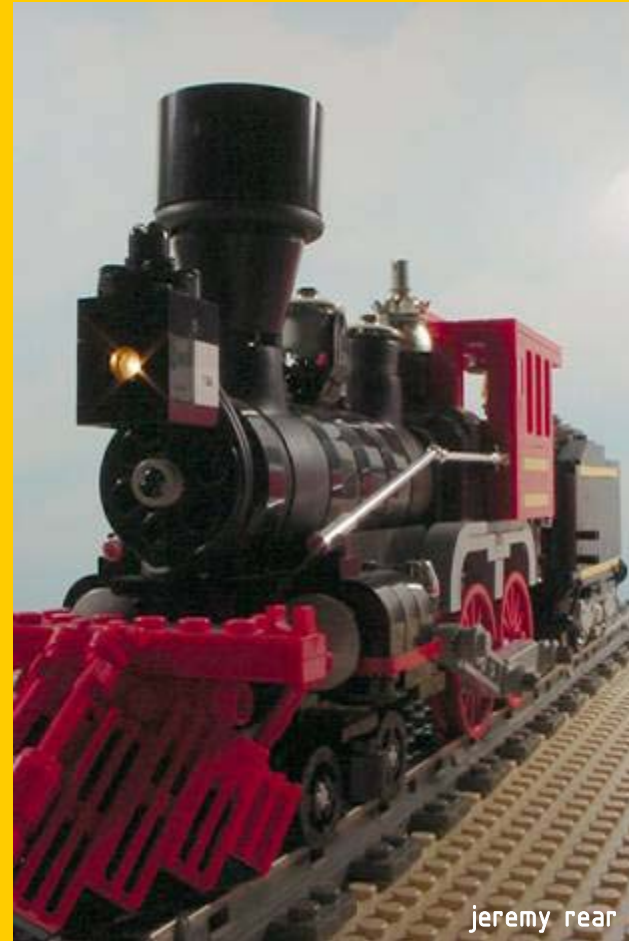

jeremy rear