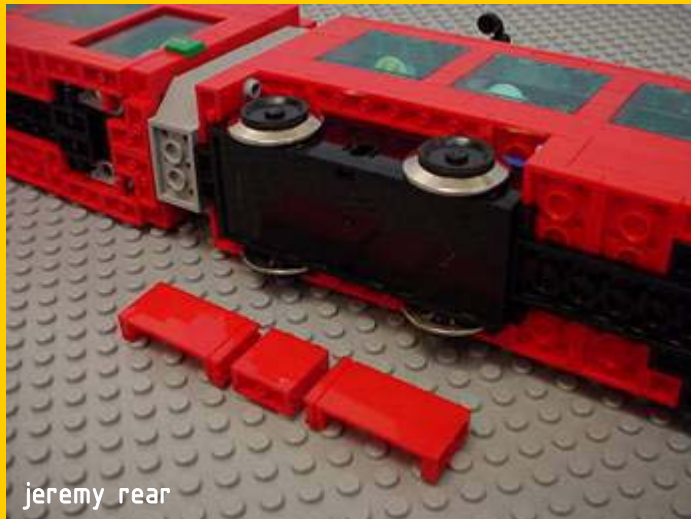

functional detail ...

jeremy rear