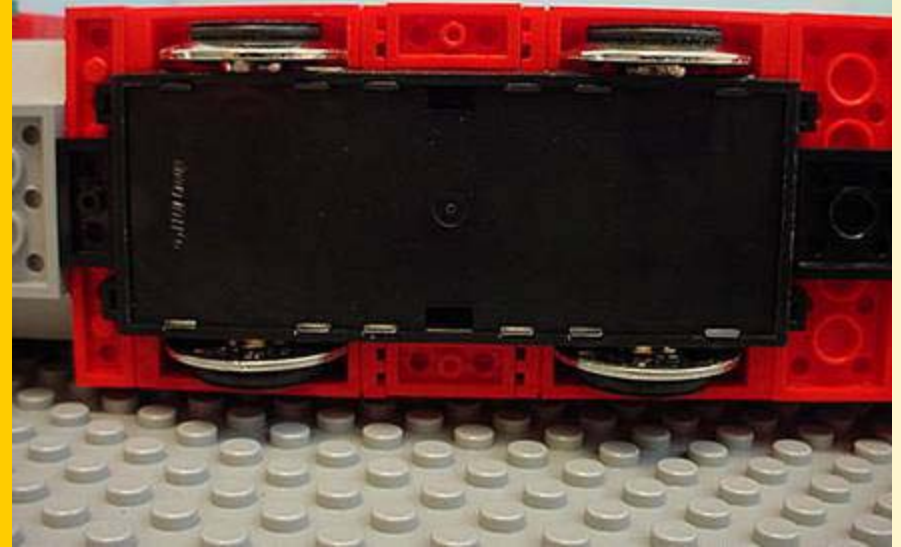

functional detail ...

jeremy rear