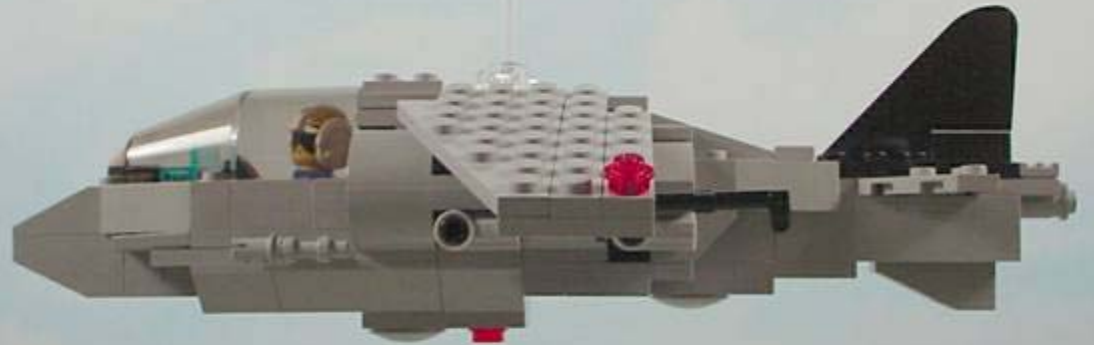

construction detail ..

jeremy rear