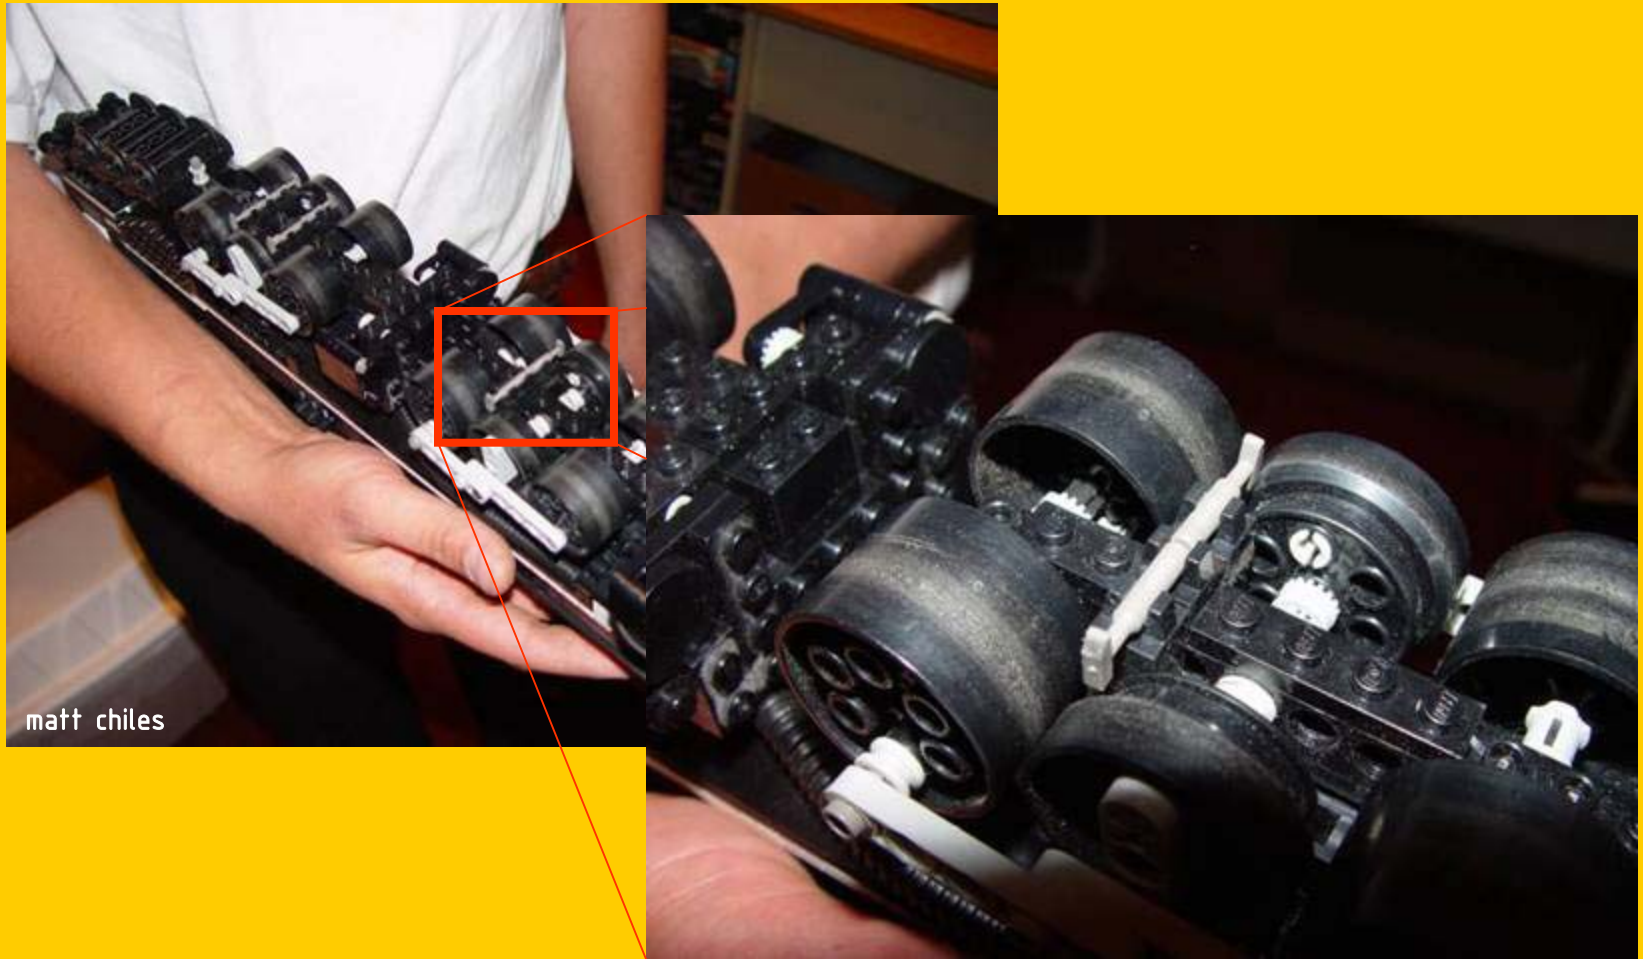

functional detail ...