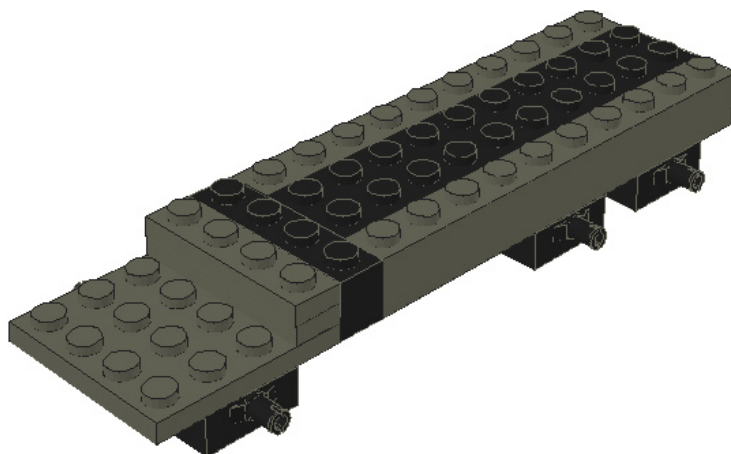

Truck with trailer

a 6-wide MOC by Gert Hansen - gert@hansen-net.dk

339 parts, 6cm wide, 29cm long, 10cm high

01

02

03

04

05