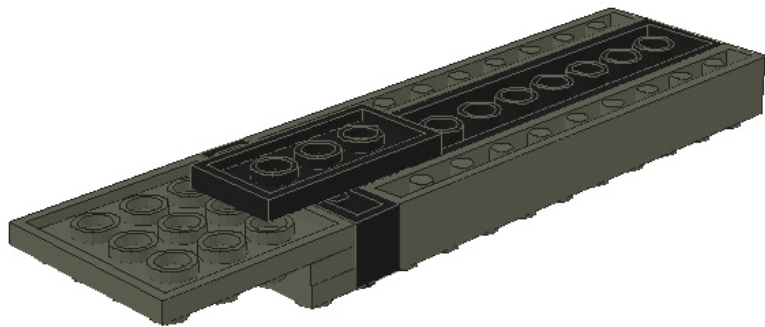

Truck with trailer

a 6-wide MOC by Gert Hansen - gert@hansen-net.dk

339 parts, 6cm wide, 29cm long, 10cm high

01

02

03

04

05