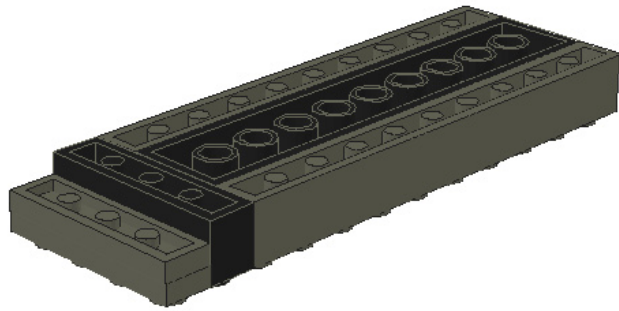

Truck with trailer

a 6-wide MOC by Gert Hansen - gert@hansen-net.dk

339 parts, 6cm wide, 29cm long, 10cm high

01

02

03

04

05