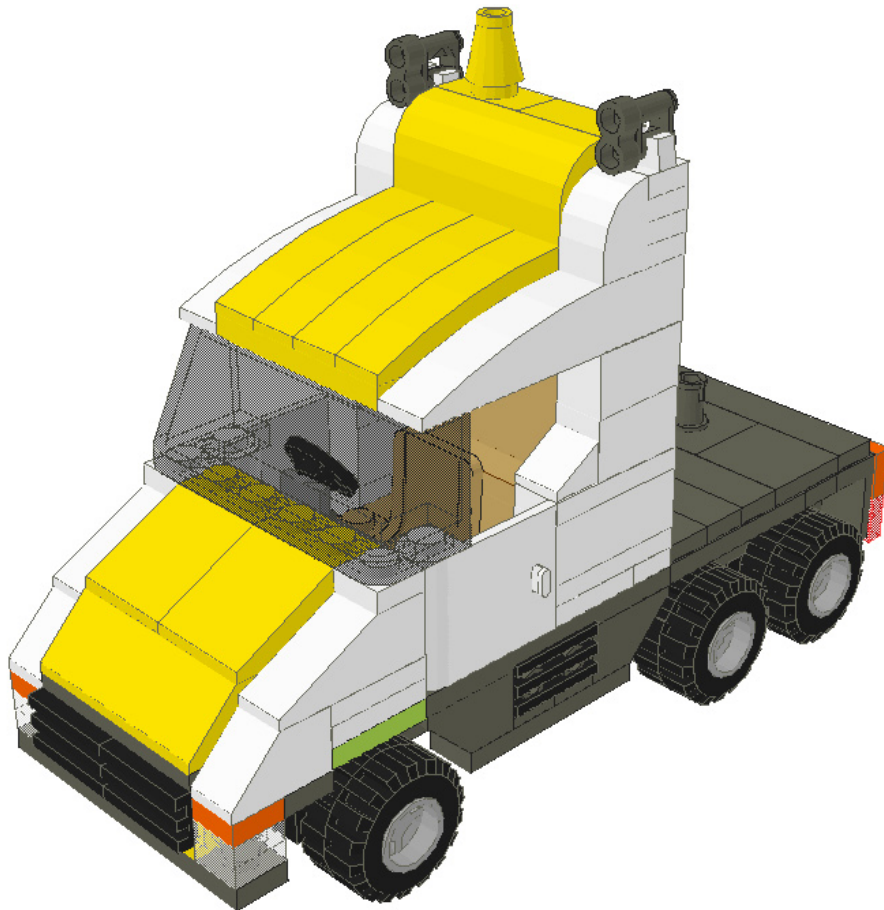

No.	Color	Part no.	Part name
3	Dark-Gray	44728	Bracket 1 x 2 - 2 x 2
4	Dark-Gray	4070	Brick 1 x 1 with Headlight
4	Yellow	4070	Brick 1 x 1 with Headlight
4	White	3004	Brick 1 x 2
2	White	30237	Brick 1 x 2 with Clip Vertical
2	White	3622	Brick 1 x 3
1	Black	3010	Brick 1 x 4
1	Tan	3010	Brick 1 x 4
3	White	3010	Brick 1 x 4
2	Dark-Gray	6111	Brick 1 x 10
2	White	6091	Brick 2 x 1 x 1 & 1/3 with Curved Top
1	Tan	3001	Brick 2 x 4
1	Yellow	6081	Brick 2 x 4 x 1 & 1/3 with Curved Top
1	Black	3006	Brick 2 x 10
2	Dark-Gray	50745	Car, Mudguard 4 x 2 1/2 x 2 with Arch Round
1	Light-Gray	3829	Car Steering Wheel
1	Yellow	4589	Cone 1 x 1
1	White	3189	Door 1 x 3 x 2 Left
1	White	3188	Door 1 x 3 x 2 Right
1	Tan-Solid	4079	Minifig Seat 2 x 2
2	Dark-Gray	30162	Minifig Tool Binoculars Town
1	Black	6246B	Minifig Tool Hammer
1	Black	6246E	Minifig Tool Open End Wrench
1	Tan	4215A	Panel 1 x 4 x 3
4	Orange-Solid	3024	Plate 1 x 1
2	Trans-Red	3024	Plate 1 x 1
6	Trans-White	3024	Plate 1 x 1
6	White	3024	Plate 1 x 1
2	Tan-Solid	3023	Plate 1 x 2
6	White	3023	Plate 1 x 2
1	Yellow	3794	Plate 1 x 2 with 1 Stud
2	Light-Gray	4175	Plate 1 x 2 with Ladder
4	White	3623	Plate 1 x 3
5	Dark-Gray	3710	Plate 1 x 4
1	Tan	3710	Plate 1 x 4
3	Yellow	3710	Plate 1 x 4
3	Dark-Gray	3666	Plate 1 x 6
1	White	3666	Plate 1 x 6
6	Black	4488	Plate 2 x 2 with Wheel Holder
1	Black	3020	Plate 2 x 4
1	Dark-Gray	3020	Plate 2 x 4
1	Dark-Gray	3031	Plate 4 x 4
1	Dark-Gray	3032	Plate 4 x 6
1	Dark-Gray	3958	Plate 6 x 6
2	White	50746	Slope Brick 1 x 1 x 2/3 Roof Tile
2	White	4286	Slope Brick 33 3 x 1
2	Yellow	3298	Slope Brick 33 3 x 2
2	White	3040B	Slope Brick 45 2 x 1
4	Dark-Gray	3665	Slope Brick 45 2 x 1 Inverted
1	Yellow	3037	Slope Brick 45 2 x 4
2	White	464	Slope Brick Round 1 x 6
4	Yellow	464	Slope Brick Round 1 x 6
2	White	2555	Tile 1 x 1 with Clip
4	Black	2412B	Tile 1 x 2 Grille with Groove
2	Light-Gray	2412B	Tile 1 x 2 Grille with Groove
1	Yellow	3069B	Tile 1 x 2 with Groove
1	Tan	2431	Tile 1 x 4
4	Dark-Gray	6636	Tile 1 x 6
2	Dark-Gray	3068B	Tile 2 x 2 with Groove
1	Dark-Gray	2460	Tile 2 x 2 with Pin
6	Black	6015	Tyre Wide
6	Light-Gray	6014	Wheel Wide
1	Trans-Black	4176	Windscreen 2 x 6 x 2