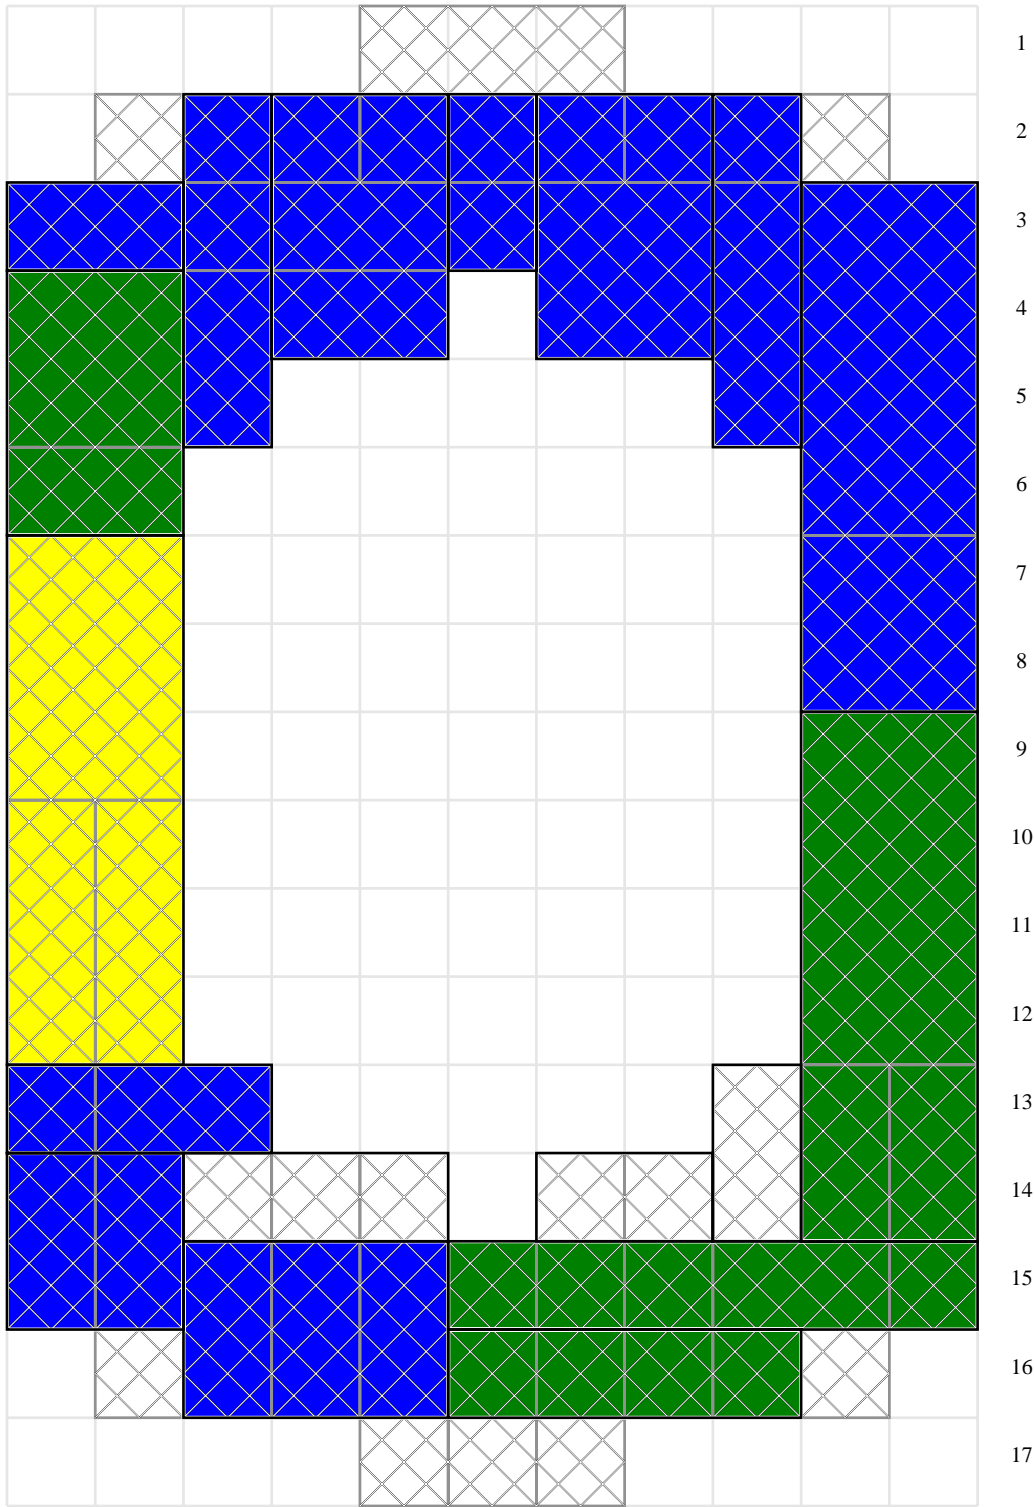

1x1	1x2	1x3	1x4	1x6	1x8	2x2	2x3	2x4	2x6	
Black	0	0	0	0	0	0	0	0	0	0	0
Blue	0	2	1	2	0	0	1	3	0	1	10
Green	0	0	0	1	1	0	0	1	0	1	4
White	0	2	1	0	0	0	0	0	0	0	3
Yellow	0	0	0	0	0	0	0	0	0	1	1
	0	4	2	3	1	0	1	4	0	3	18