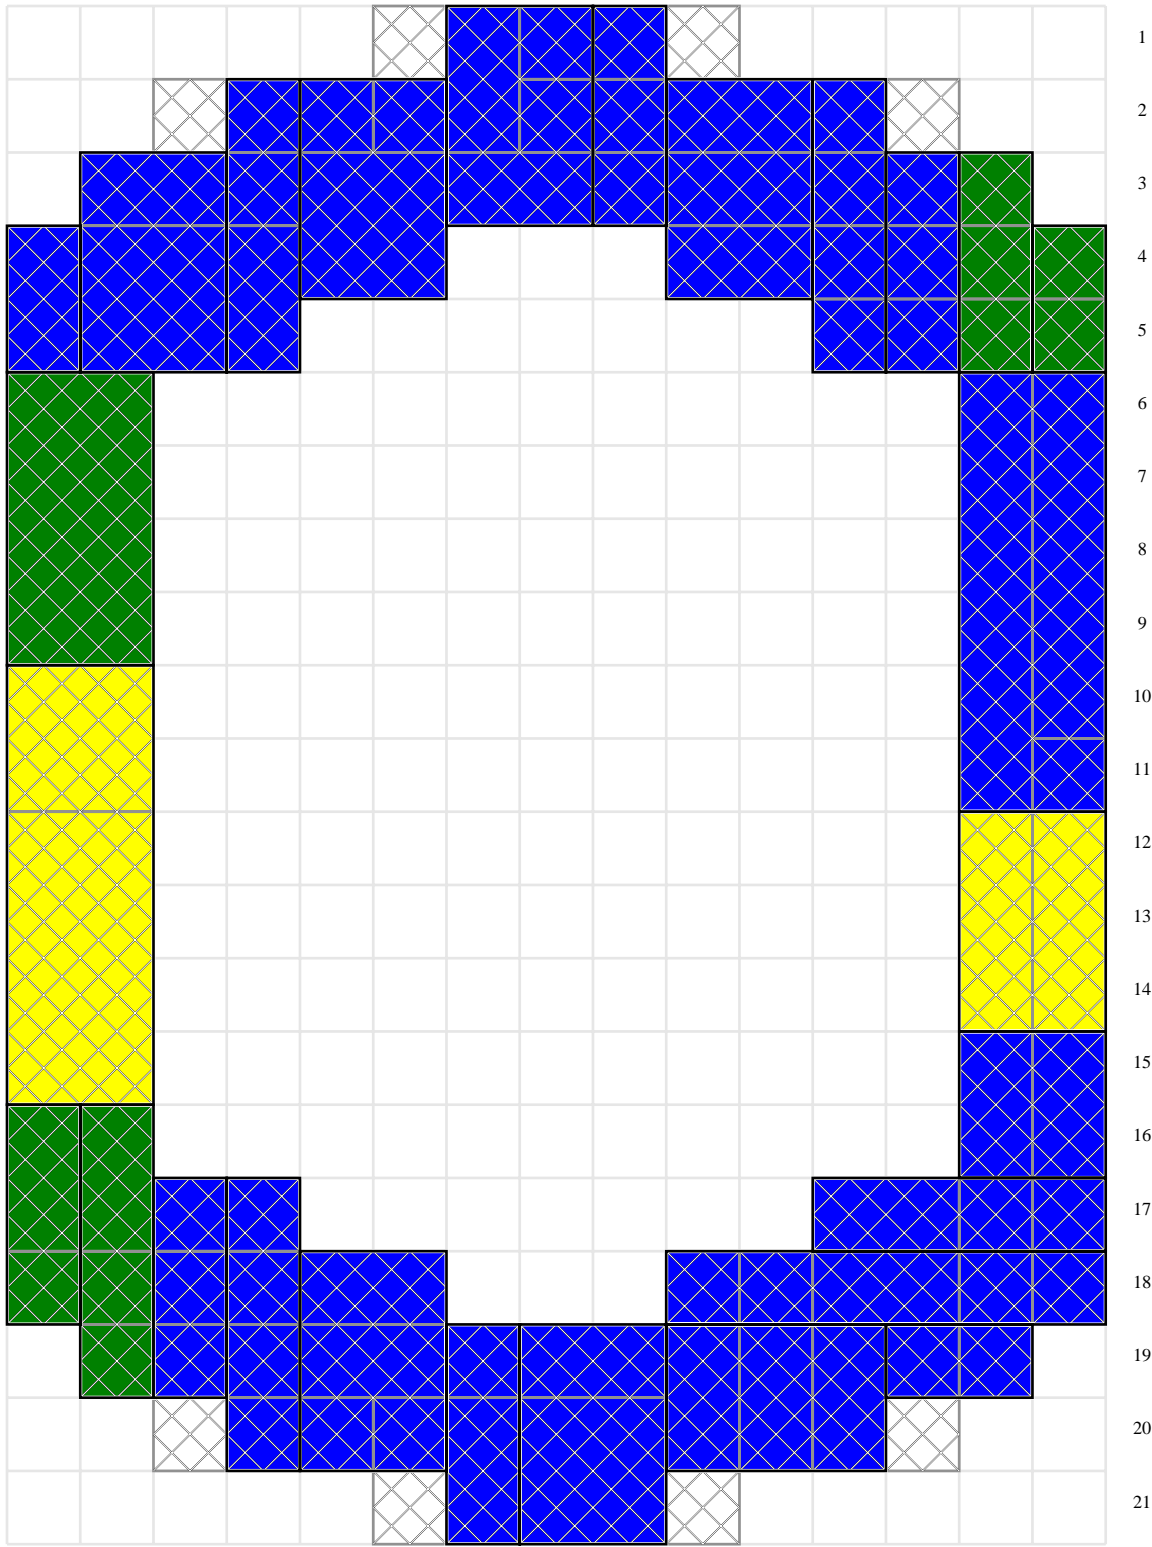

1x1	1x2	1x3	1x4	1x6	1x8	2x2	2x3	2x4	2x6	4x4	
Black	0	0	0	0	0	0	0	0	0	0	0	0
Blue	0	2	4	4	1	0	1	7	0	1	0	20
Green	0	1	2	1	0	0	0	0	1	0	0	5
White	0	0	0	0	0	0	0	0	0	0	0	0
Yellow	0	0	0	0	0	0	0	1	0	1	0	2
	0	3	6	5	1	0	1	8	1	2	0	27