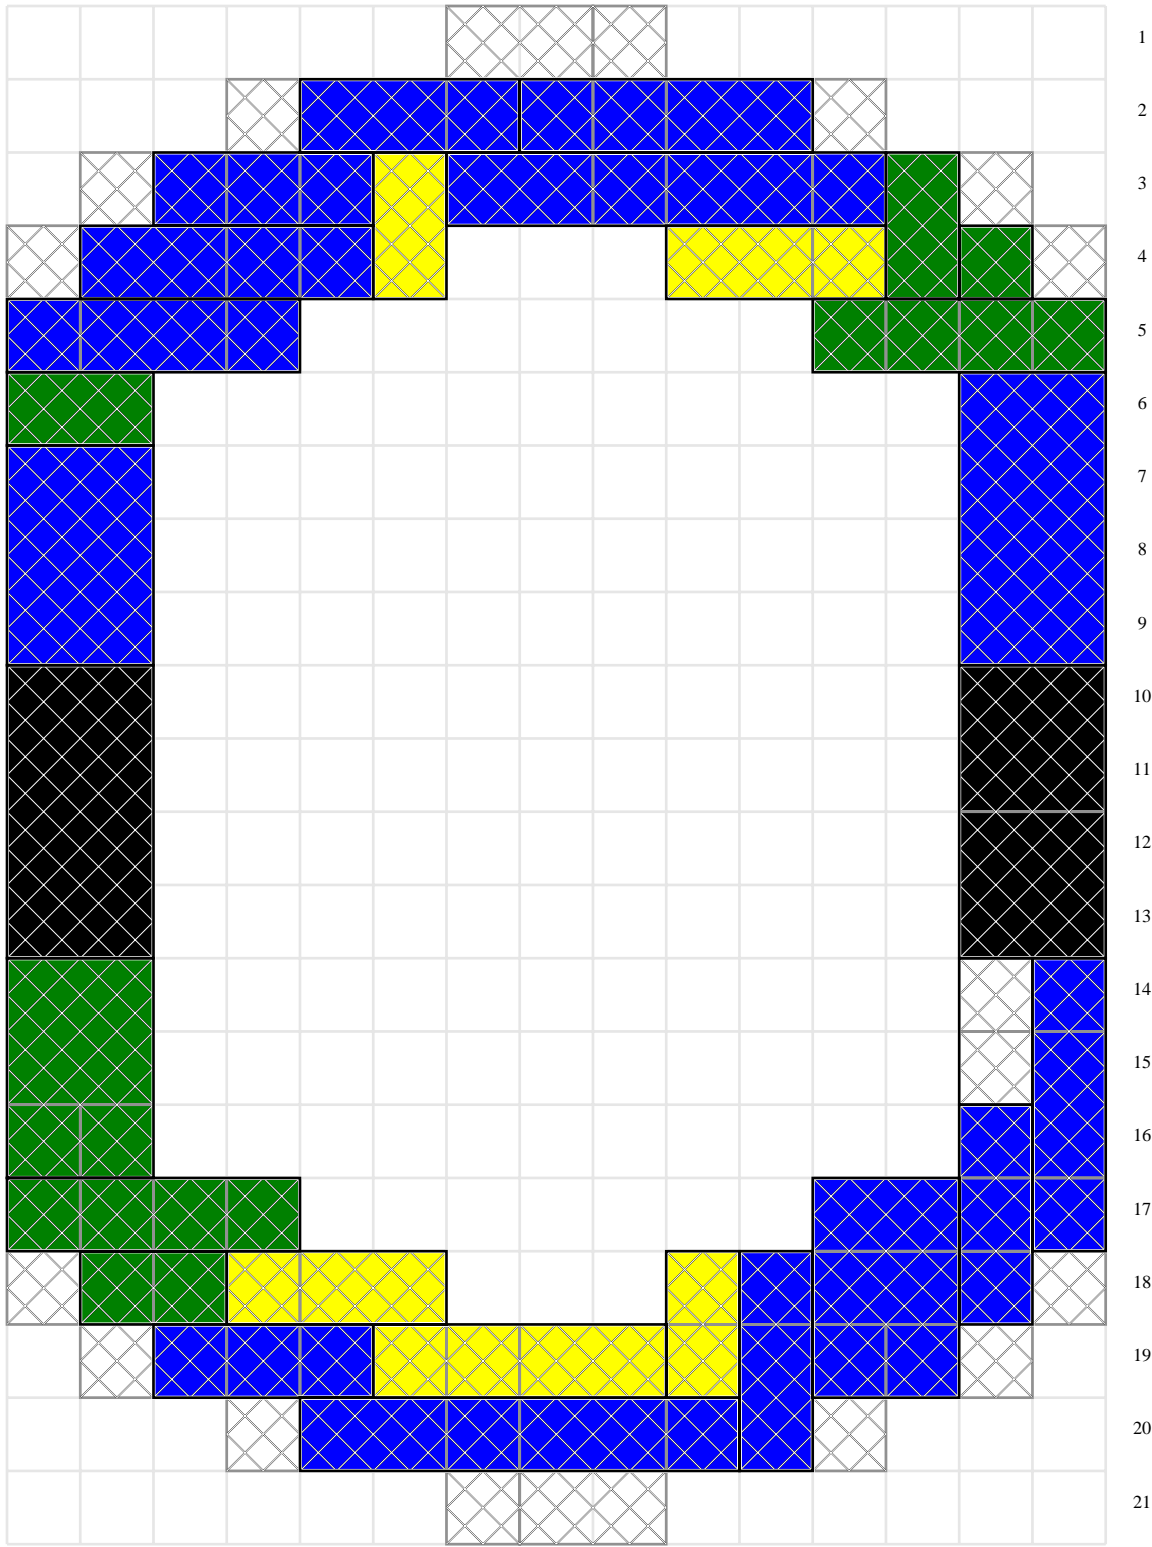

1x1	1x2	1x3	1x4	1x6	1x8	2x2	2x3	2x4	2x6	4x4	
Black	0	0	0	0	0	0	0	0	2	0	0	2
Blue	0	0	5	4	2	0	0	2	1	0	0	14
Green	1	3	0	2	0	0	0	1	0	0	0	7
White	0	1	0	0	0	0	0	0	0	0	0	1
Yellow	0	2	2	1	0	0	0	0	0	0	0	5
	1	6	7	7	2	0	0	3	3	0	0	29