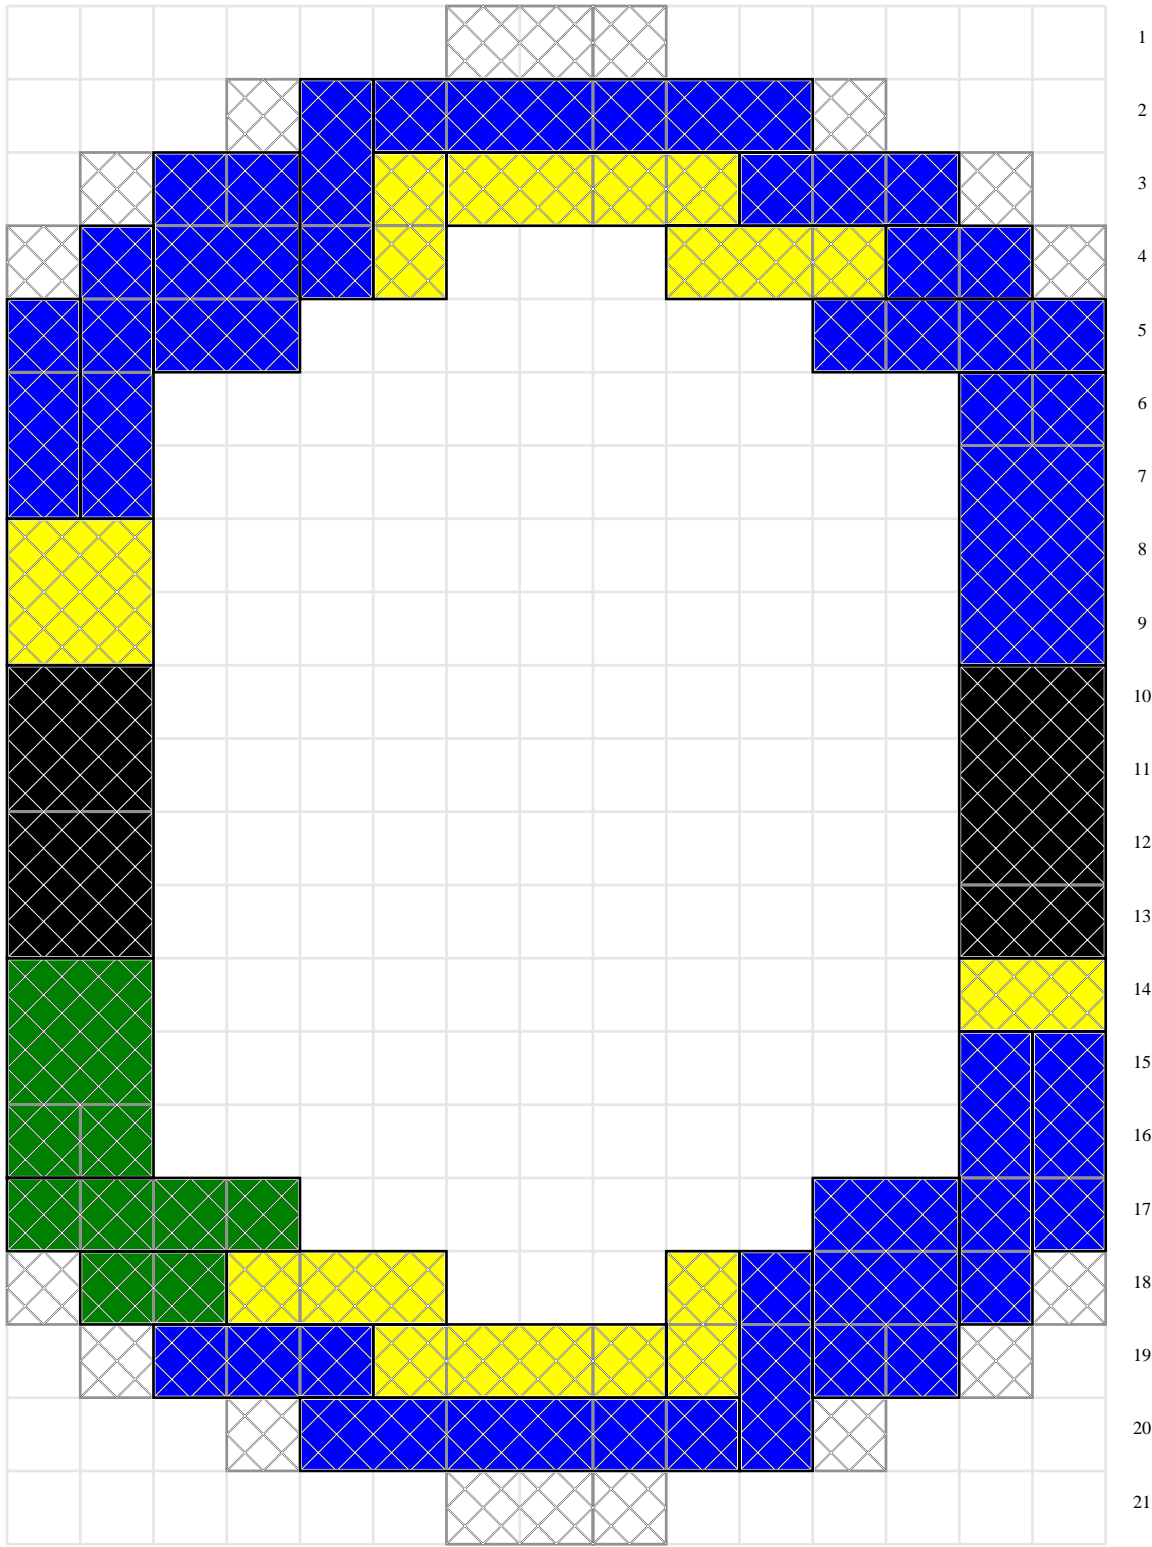

1x1	1x2	1x3	1x4	1x6	1x8	2x2	2x3	2x4	2x6	4x4	
Black	0	0	0	0	0	0	0	0	2	0	0	2
Blue	0	1	6	3	2	0	0	2	1	0	0	15
Green	0	1	0	1	0	0	0	1	0	0	0	3
White	0	0	0	0	0	0	0	0	0	0	0	0
Yellow	0	3	2	2	0	0	1	0	0	0	0	8
	0	5	8	6	2	0	1	3	3	0	0	28