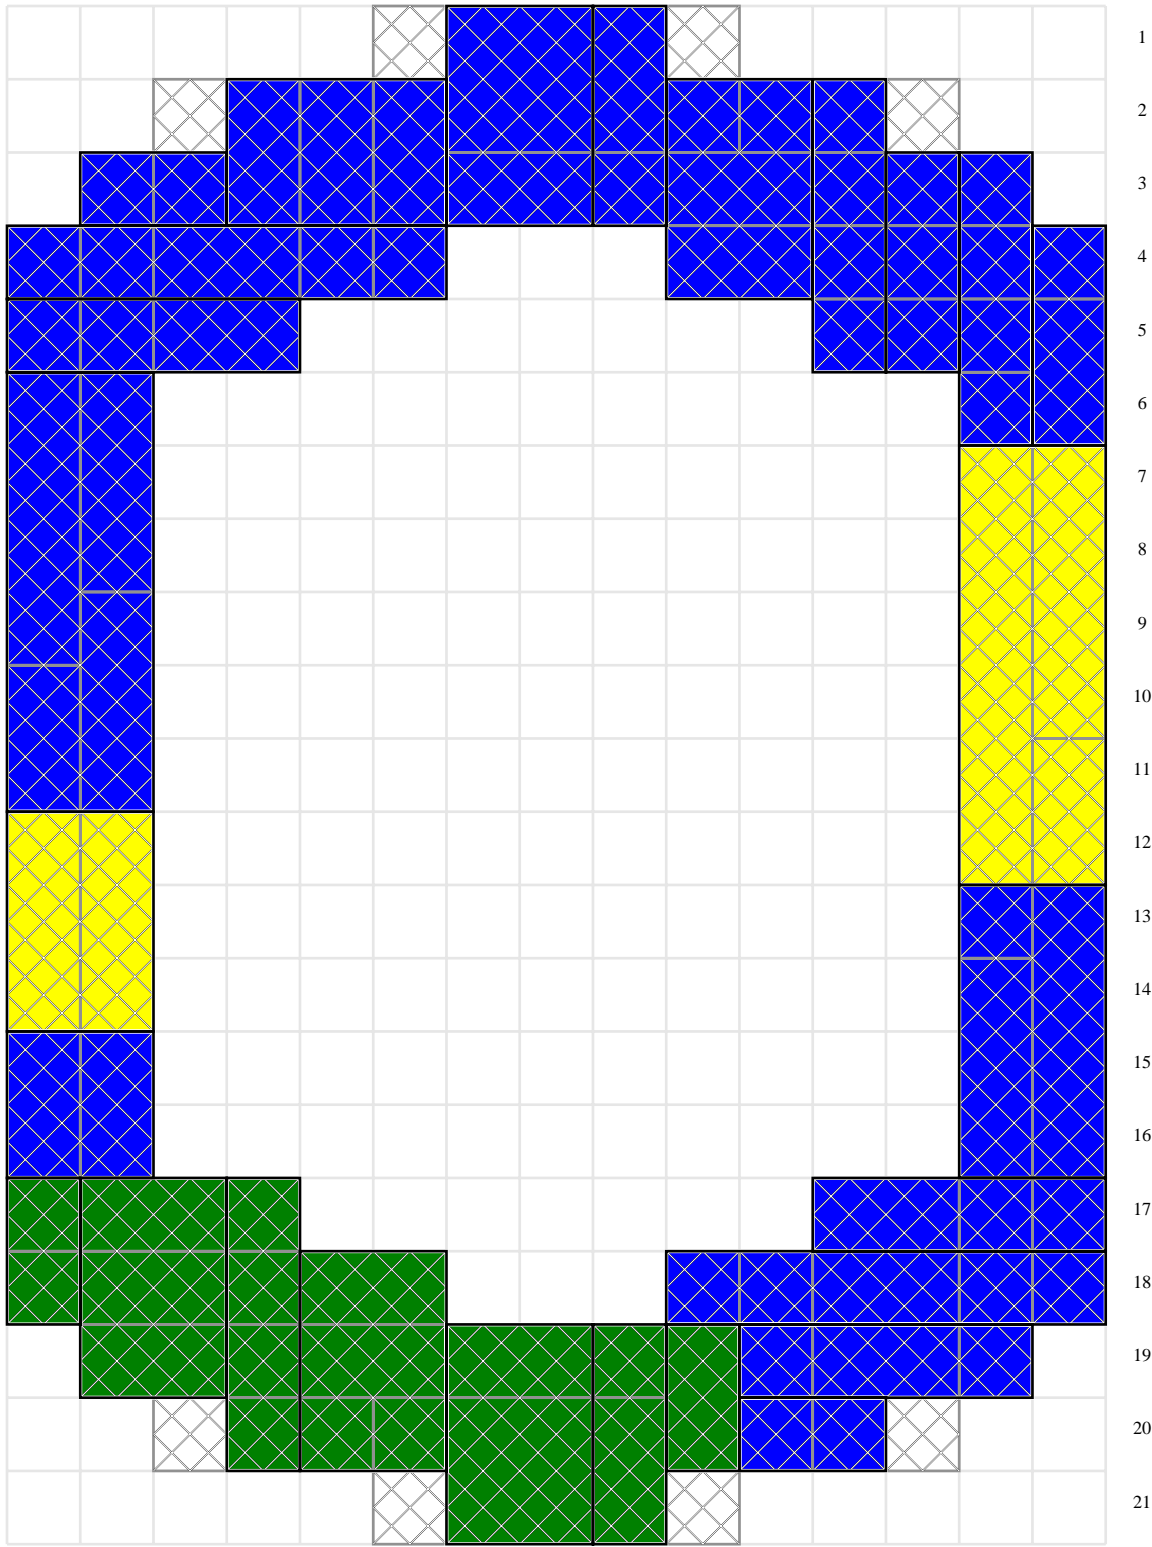

1x1	1x2	1x3	1x4	1x6	1x8	2x2	2x3	2x4	2x6	4x4	
Black	0	0	0	0	0	0	0	0	0	0	0	0
Blue	0	2	3	5	2	0	1	3	1	1	0	18
Green	0	2	1	1	0	0	0	3	0	0	0	7
White	0	0	0	0	0	0	0	0	0	0	0	0
Yellow	0	0	0	0	0	0	0	1	0	1	0	2
	0	4	4	6	2	0	1	7	1	2	0	27