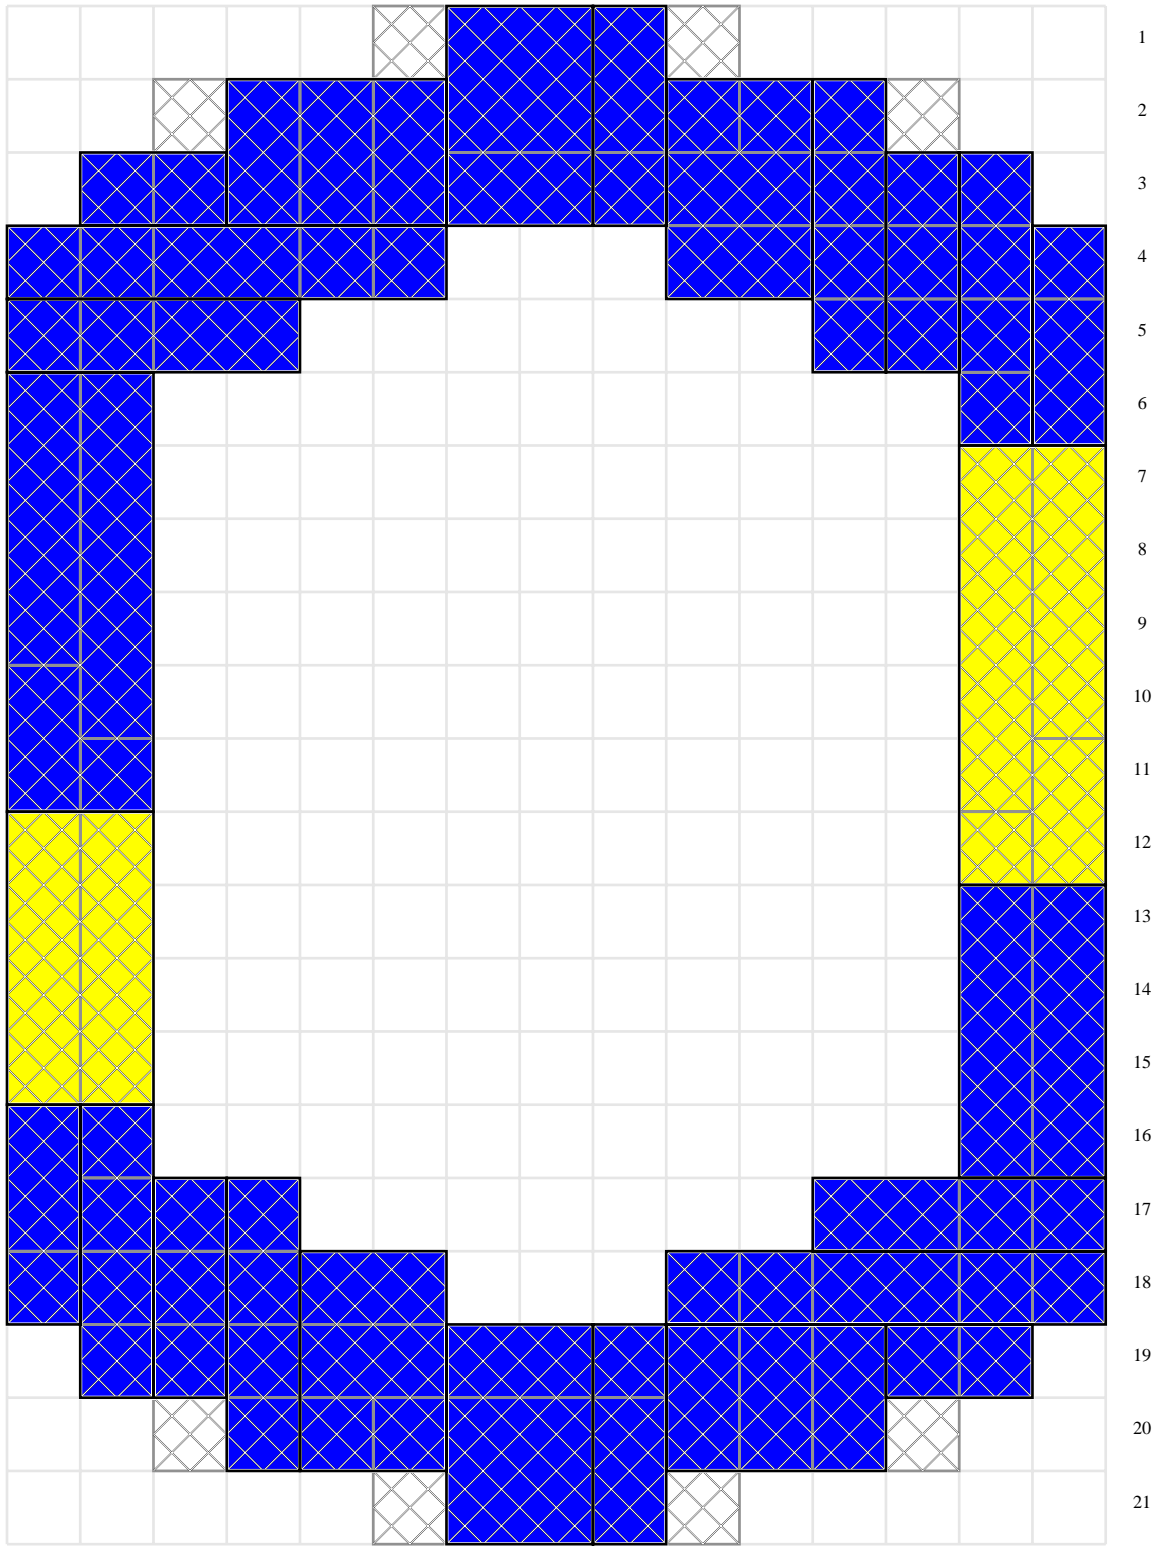

1x1	1x2	1x3	1x4	1x6	1x8	2x2	2x3	2x4	2x6	4x4	
Black	0	0	0	0	0	0	0	0	0	0	0	0
Blue	0	2	6	6	2	0	0	6	1	1	0	24
Green	0	0	0	0	0	0	0	0	0	0	0	0
White	0	0	0	0	0	0	0	0	0	0	0	0
Yellow	0	0	0	0	0	0	0	0	1	1	0	2
	0	2	6	6	2	0	0	6	2	2	0	26