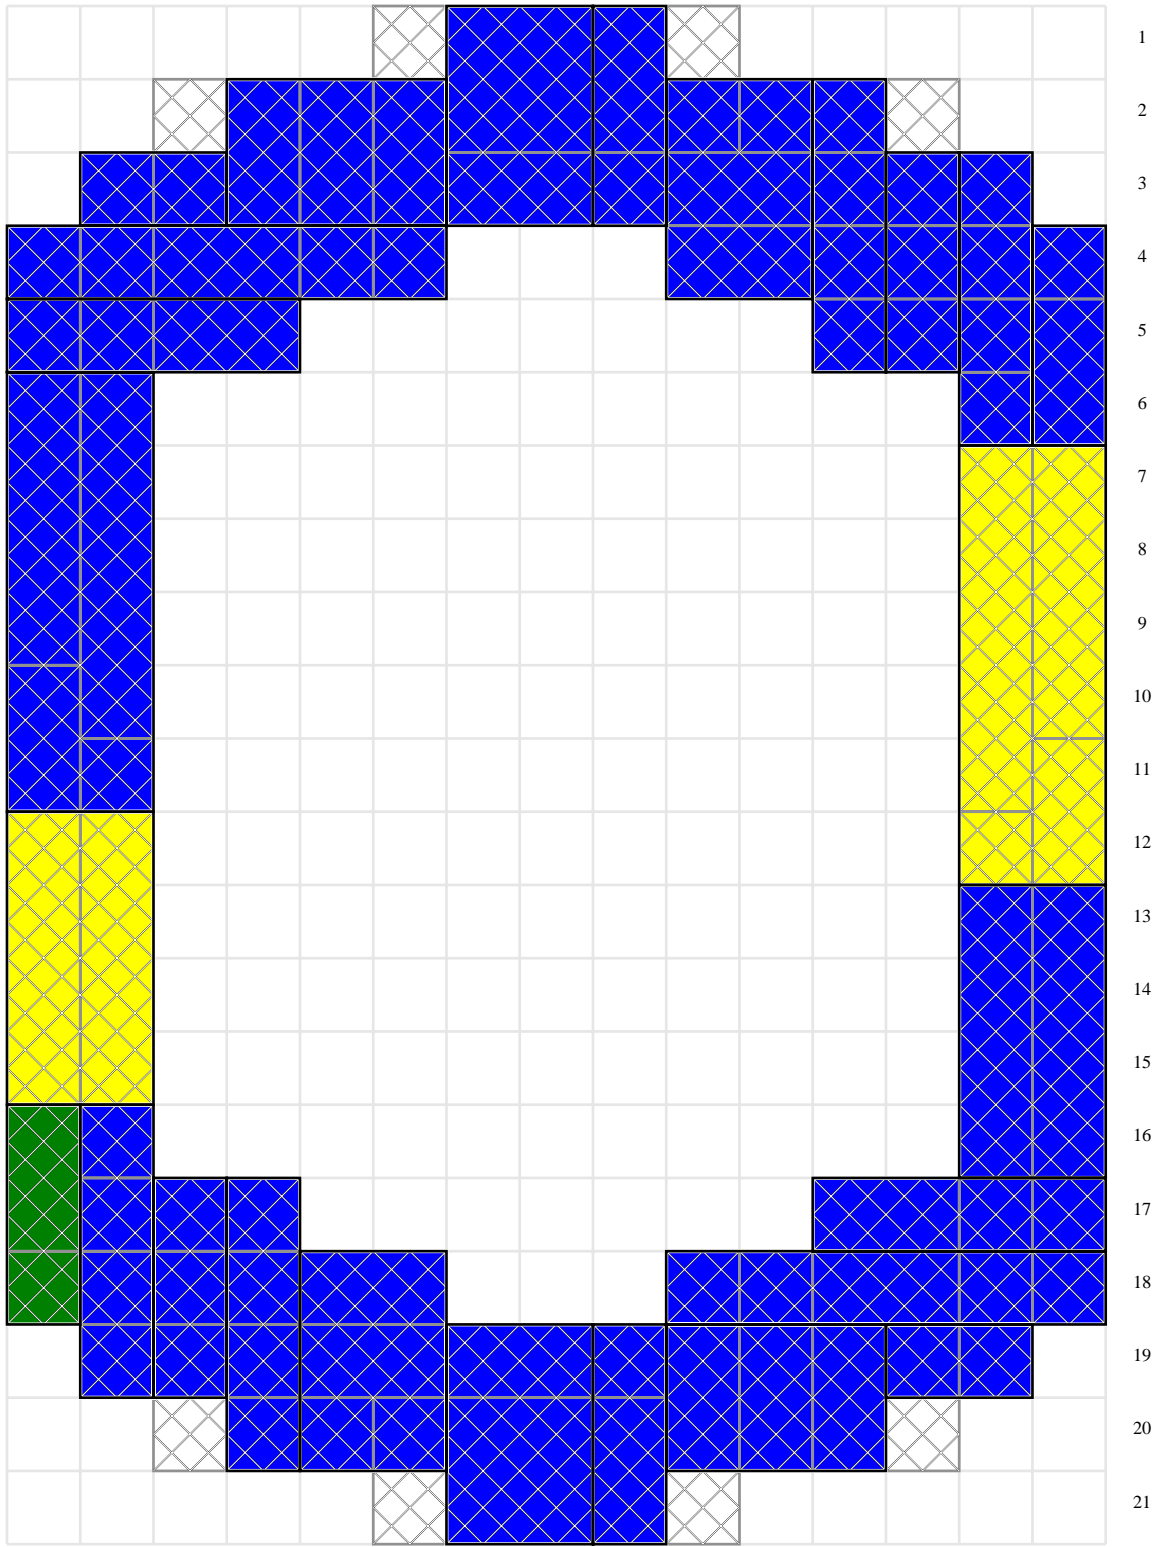

1x1	1x2	1x3	1x4	1x6	1x8	2x2	2x3	2x4	2x6	4x4	
Black	0	0	0	0	0	0	0	0	0	0	0	0
Blue	0	2	5	6	2	0	0	6	1	1	0	23
Green	0	0	1	0	0	0	0	0	0	0	0	1
White	0	0	0	0	0	0	0	0	0	0	0	0
Yellow	0	0	0	0	0	0	0	0	1	1	0	2
	0	2	6	6	2	0	0	6	2	2	0	26