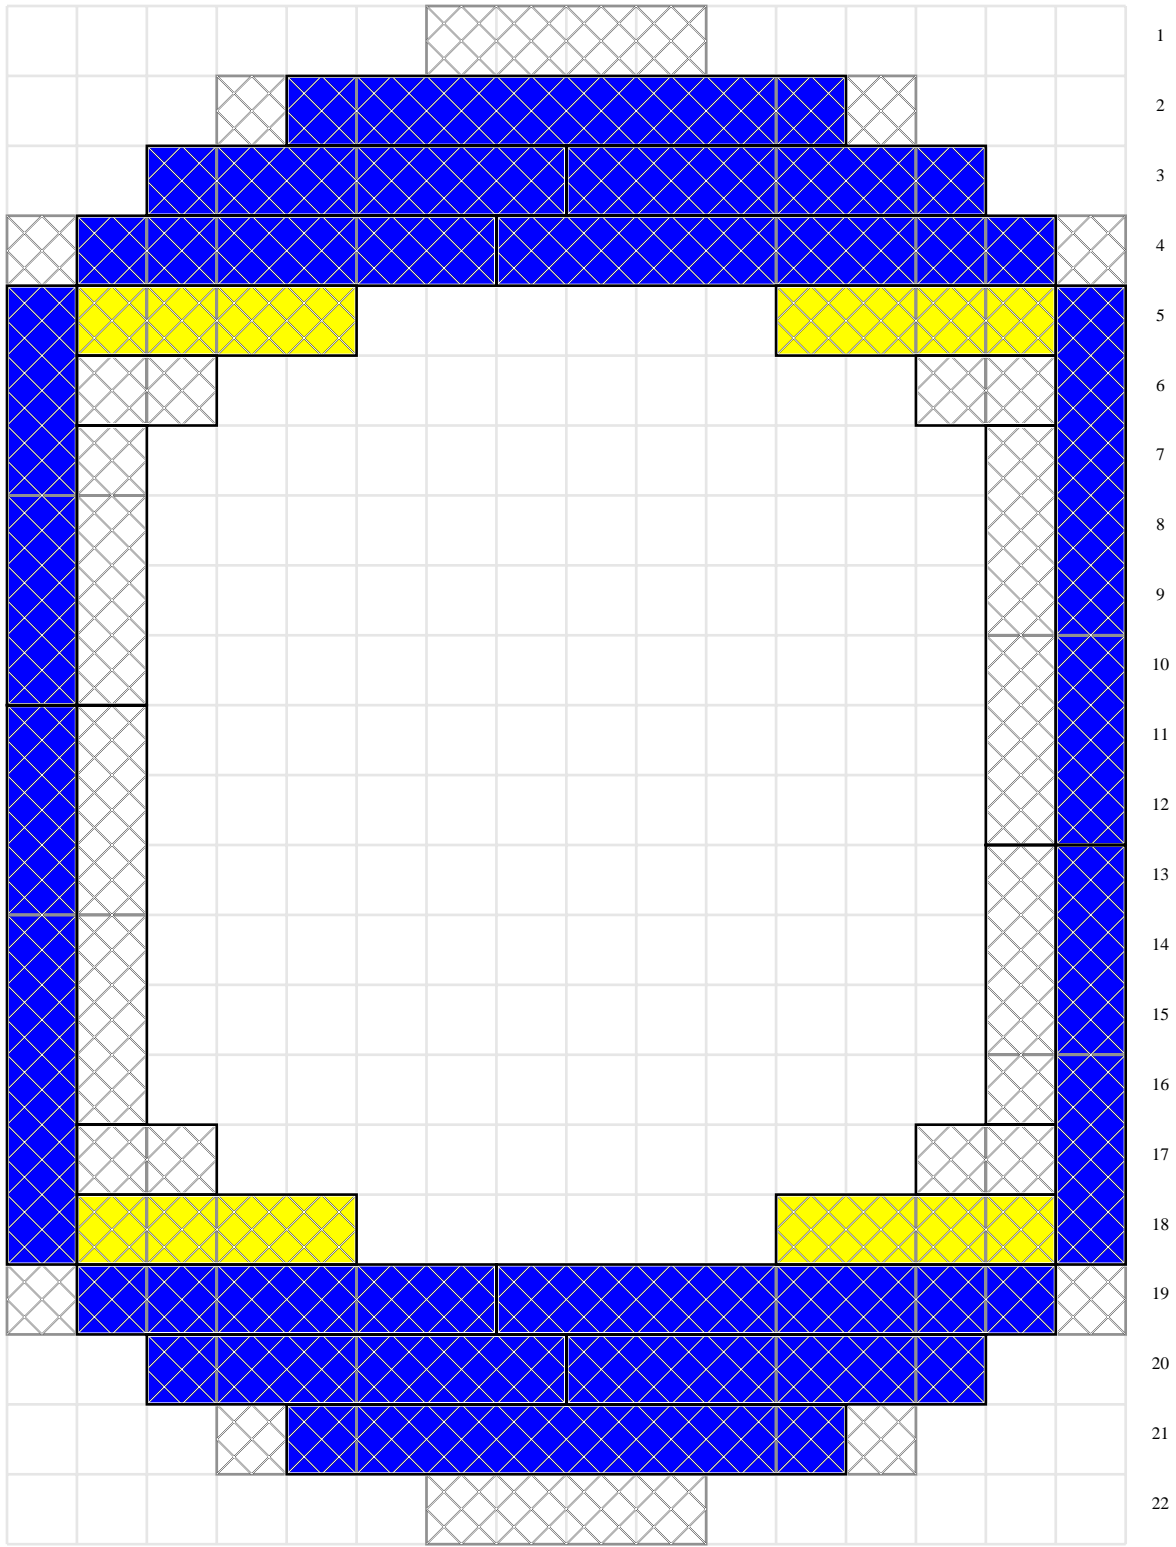

1x1	1x2	1x3	1x4	1x6	1x8	2x2	2x3	2x4	2x6	4x4	
Black	0	0	0	0	0	0	0	0	0	0	0	0
Blue	0	0	0	0	8	6	0	0	0	0	0	14
Green	0	0	0	0	0	0	0	0	0	0	0	0
White	0	4	0	2	2	0	0	0	0	0	0	8
Yellow	0	0	0	4	0	0	0	0	0	0	0	4
	0	4	0	6	10	6	0	0	0	0	0	26