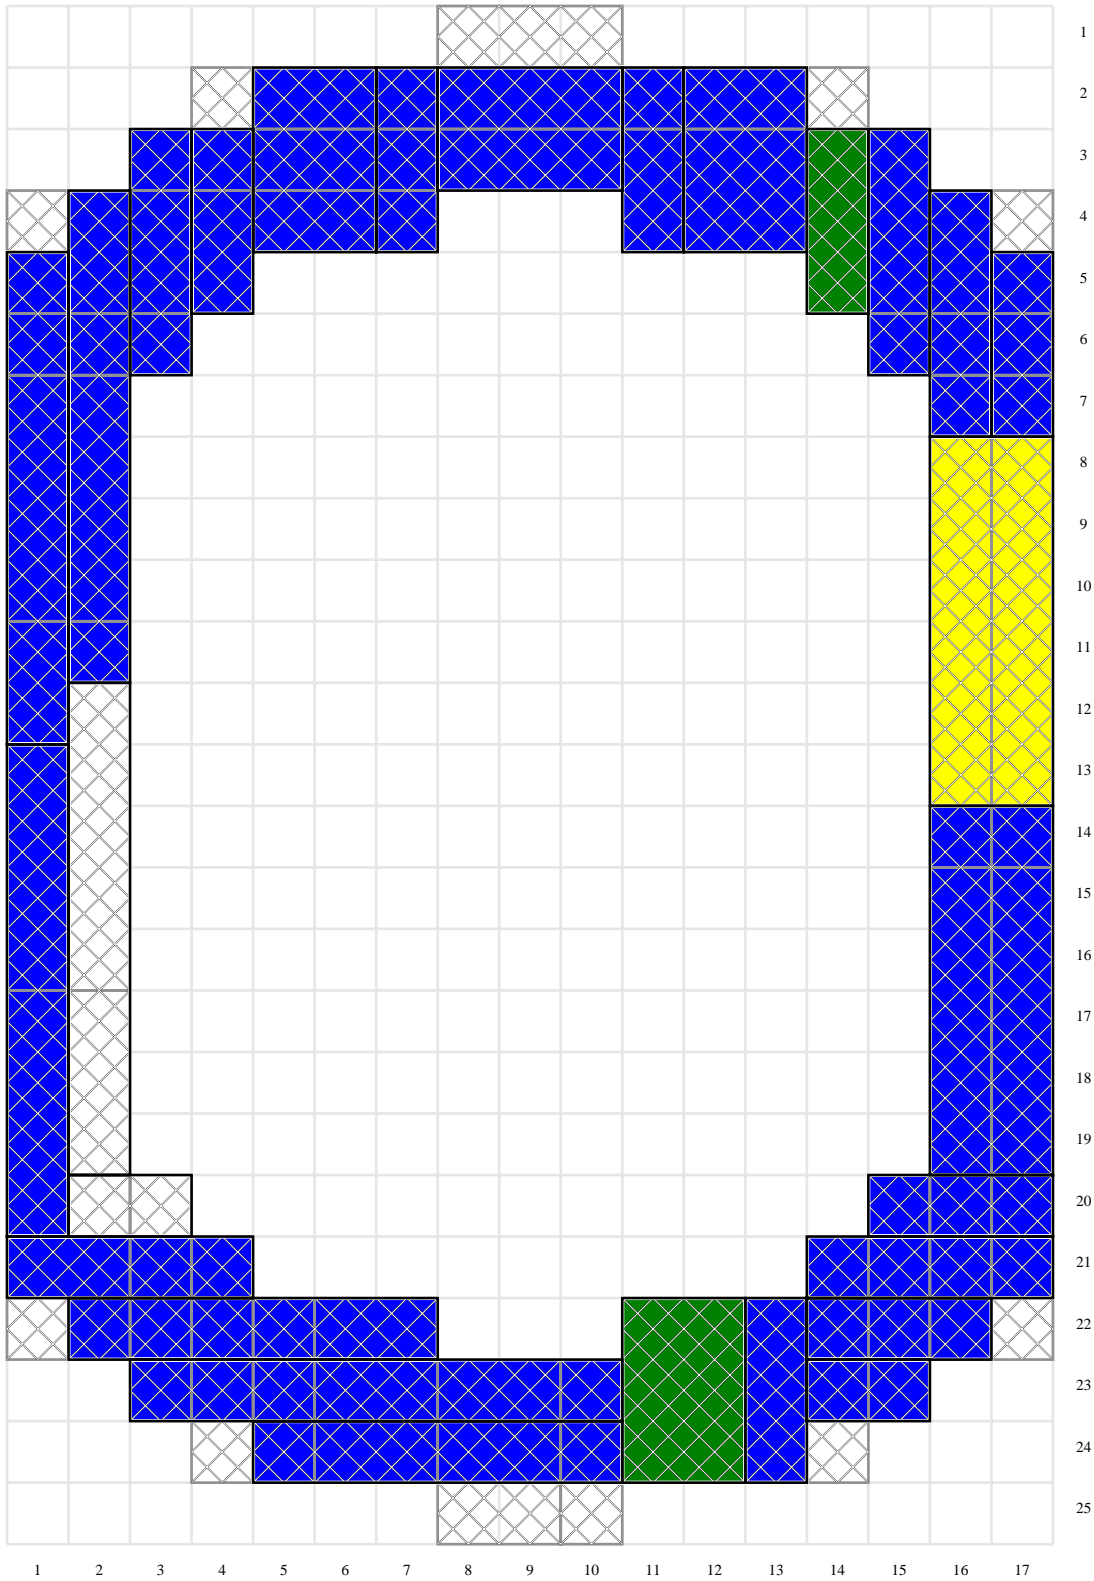

1x1	1x2	1x3	1x4	1x6	1x8	2x2	2x3	2x4	2x6	4x4	
Black	0	0	0	0	0	0	0	0	0	0	0	0
Blue	0	1	7	5	2	4	0	3	0	1	0	23
Green	0	0	1	0	0	0	0	1	0	0	0	2
White	0	1	0	0	0	1	0	0	0	0	0	2
Yellow	0	0	0	0	0	0	0	0	0	1	0	1
	0	2	8	5	2	5	0	4	0	2	0	28