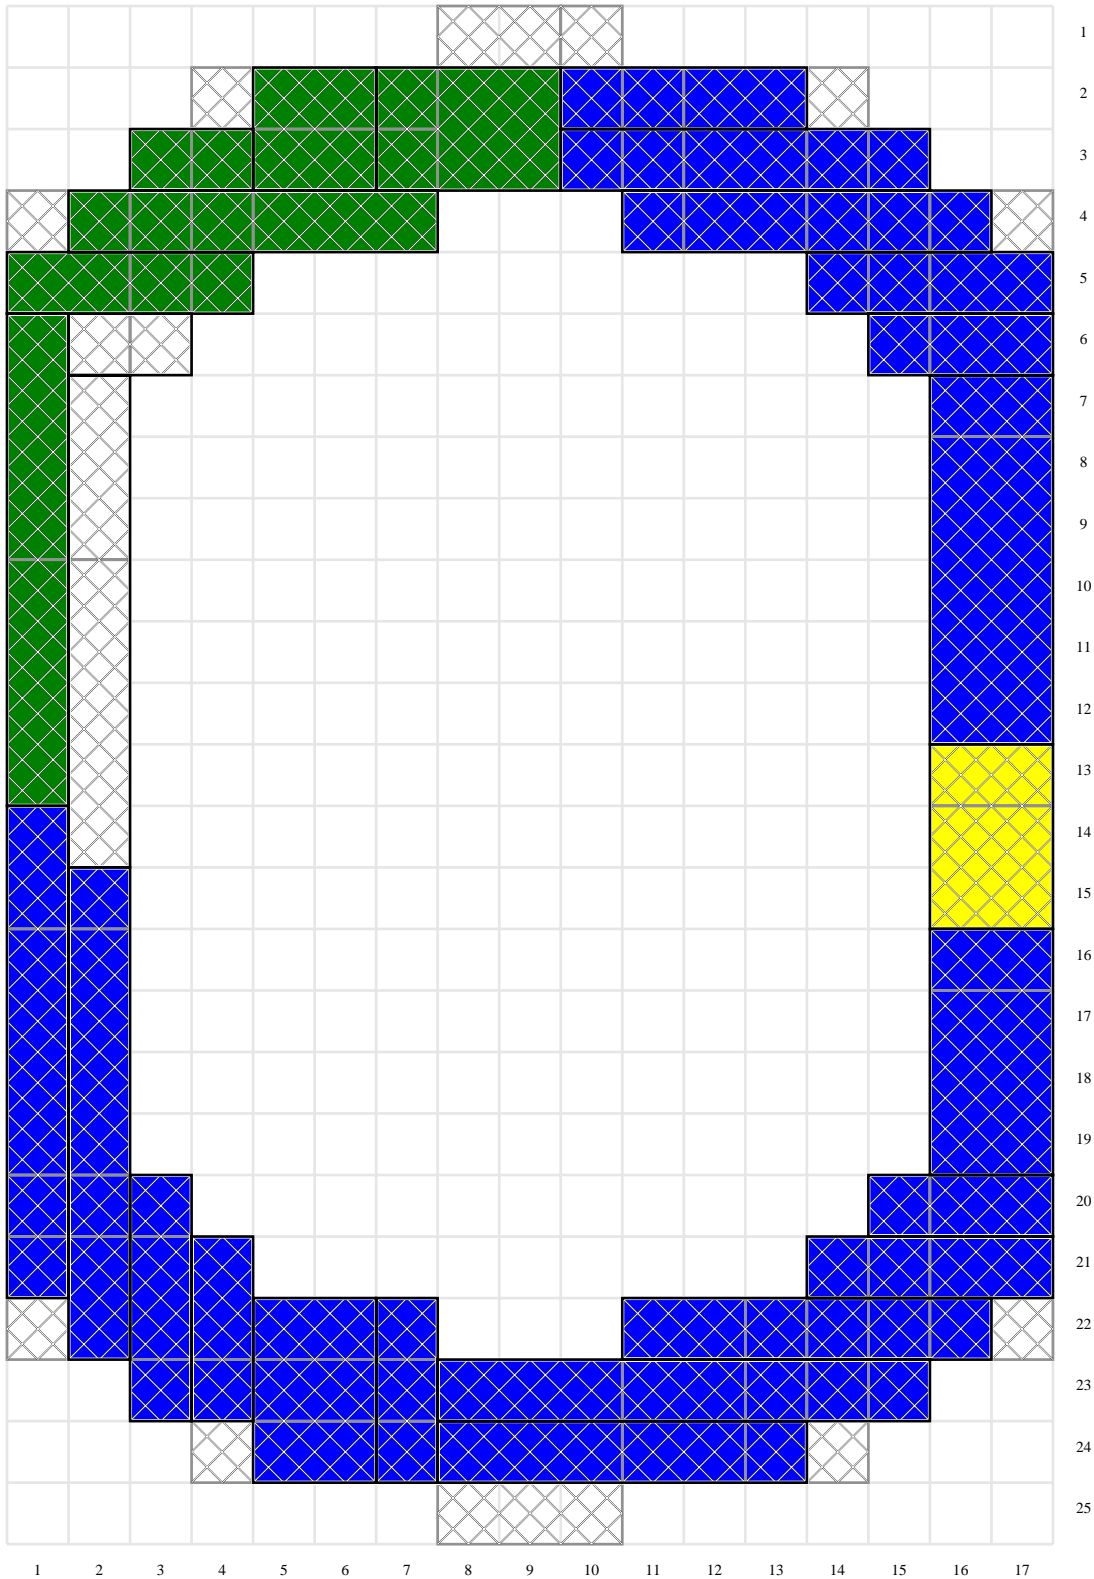

1x1	1x2	1x3	1x4	1x6	1x8	2x2	2x3	2x4	2x6	4x4	
Black	0	0	0	0	0	0	0	0	0	0	0	0
Blue	0	0	4	4	4	3	0	1	1	1	0	18
Green	0	1	0	1	1	1	1	1	0	0	0	6
White	0	1	0	0	0	1	0	0	0	0	0	2
Yellow	0	0	0	0	0	0	0	1	0	0	0	1
	0	2	4	5	5	5	1	3	1	1	0	27