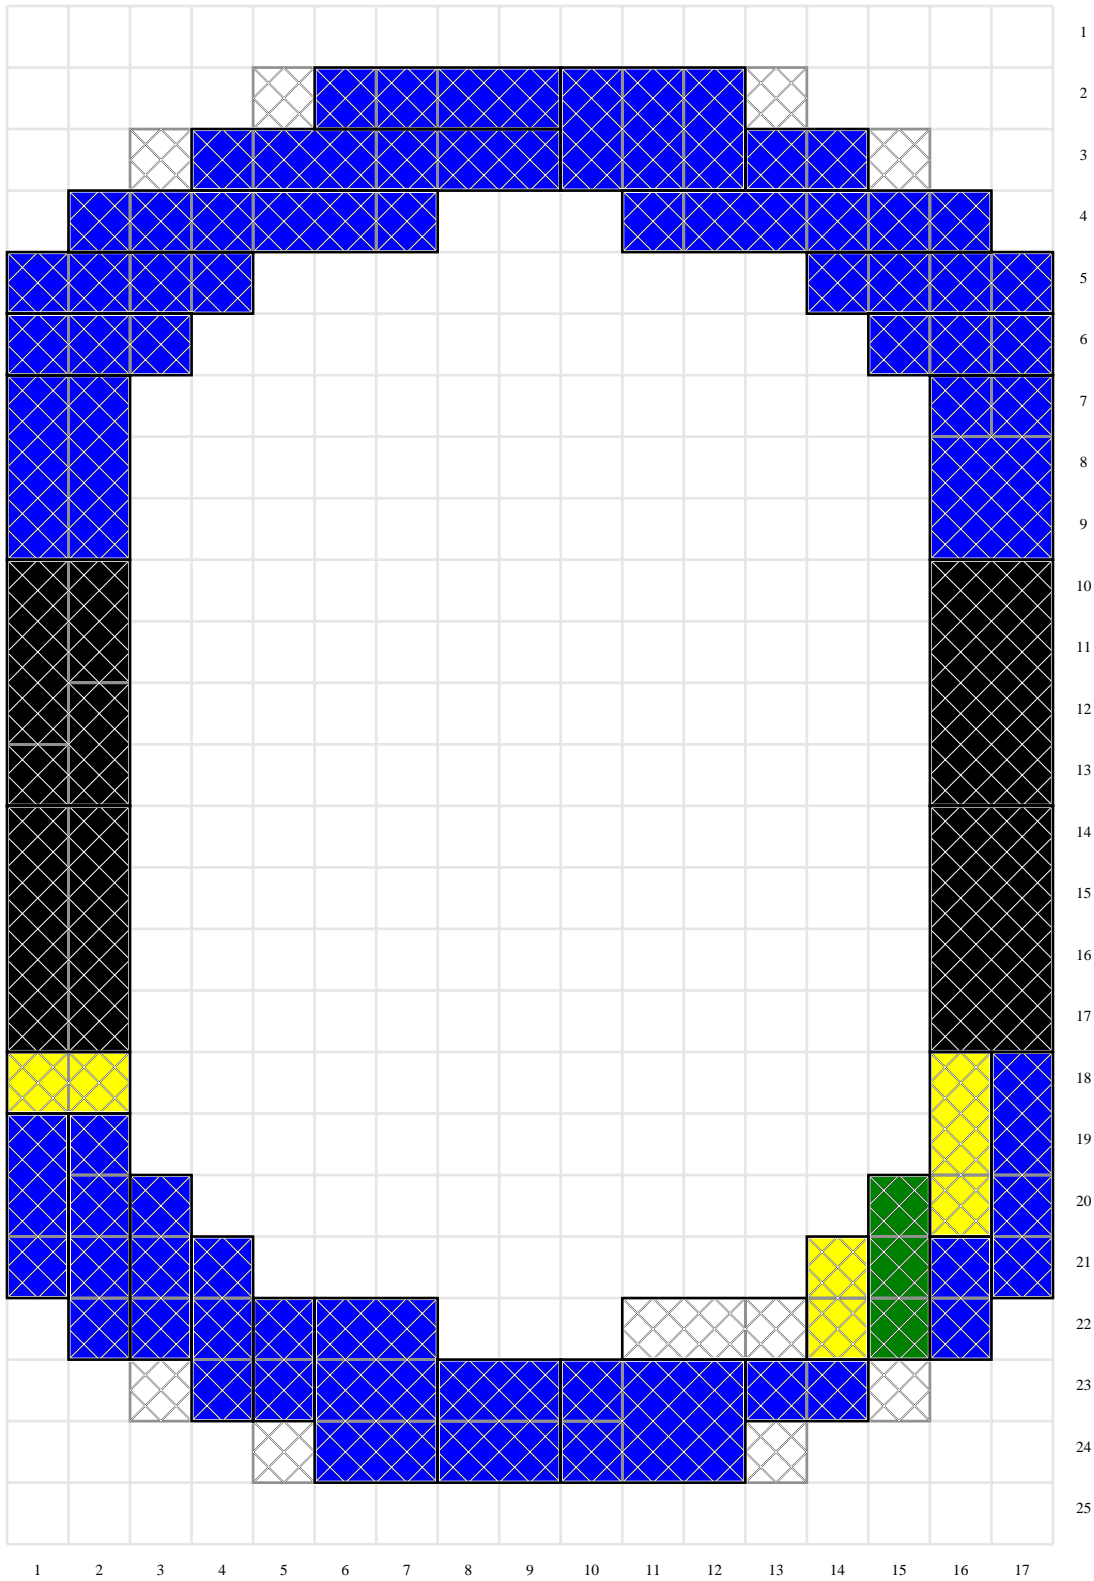

1x1	1x2	1x3	1x4	1x6	1x8	2x2	2x3	2x4	2x6	4x4	
Black	0	0	0	0	0	0	0	0	4	0	0	4
Blue	0	4	5	5	3	0	1	5	0	0	0	23
Green	0	0	1	0	0	0	0	0	0	0	0	1
White	0	0	1	0	0	0	0	0	0	0	0	1
Yellow	0	2	1	0	0	0	0	0	0	0	0	3
	0	6	8	5	3	0	1	5	4	0	0	32