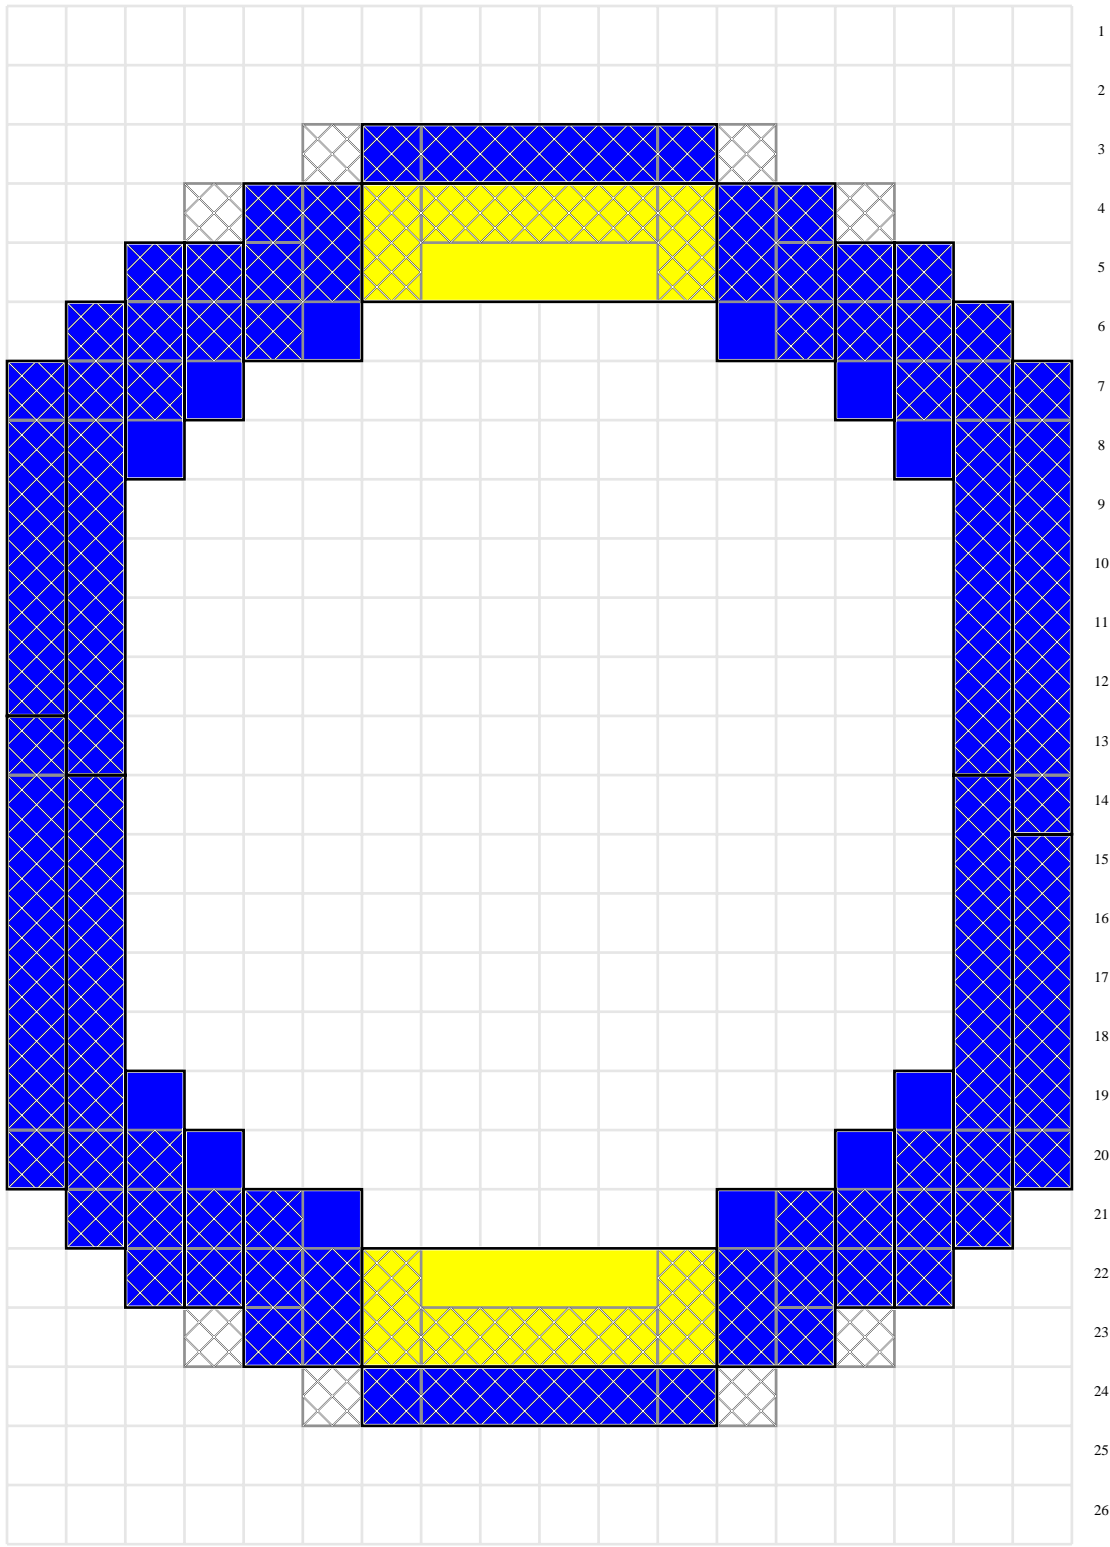

1x1	1x2	1x3	1x4	1x6	1x8	2x2	2x3	2x4	2x6	4x4	
Black	0	0	0	0	0	0	0	0	0	0	0	0
Blue	0	0	4	4	4	6	0	4	0	0	0	22
Green	0	0	0	0	0	0	0	0	0	0	0	0
White	0	0	0	0	0	0	0	0	0	0	0	0
Yellow	0	0	0	0	0	0	0	0	0	2	0	2
	0	0	4	4	4	6	0	4	0	2	0	24