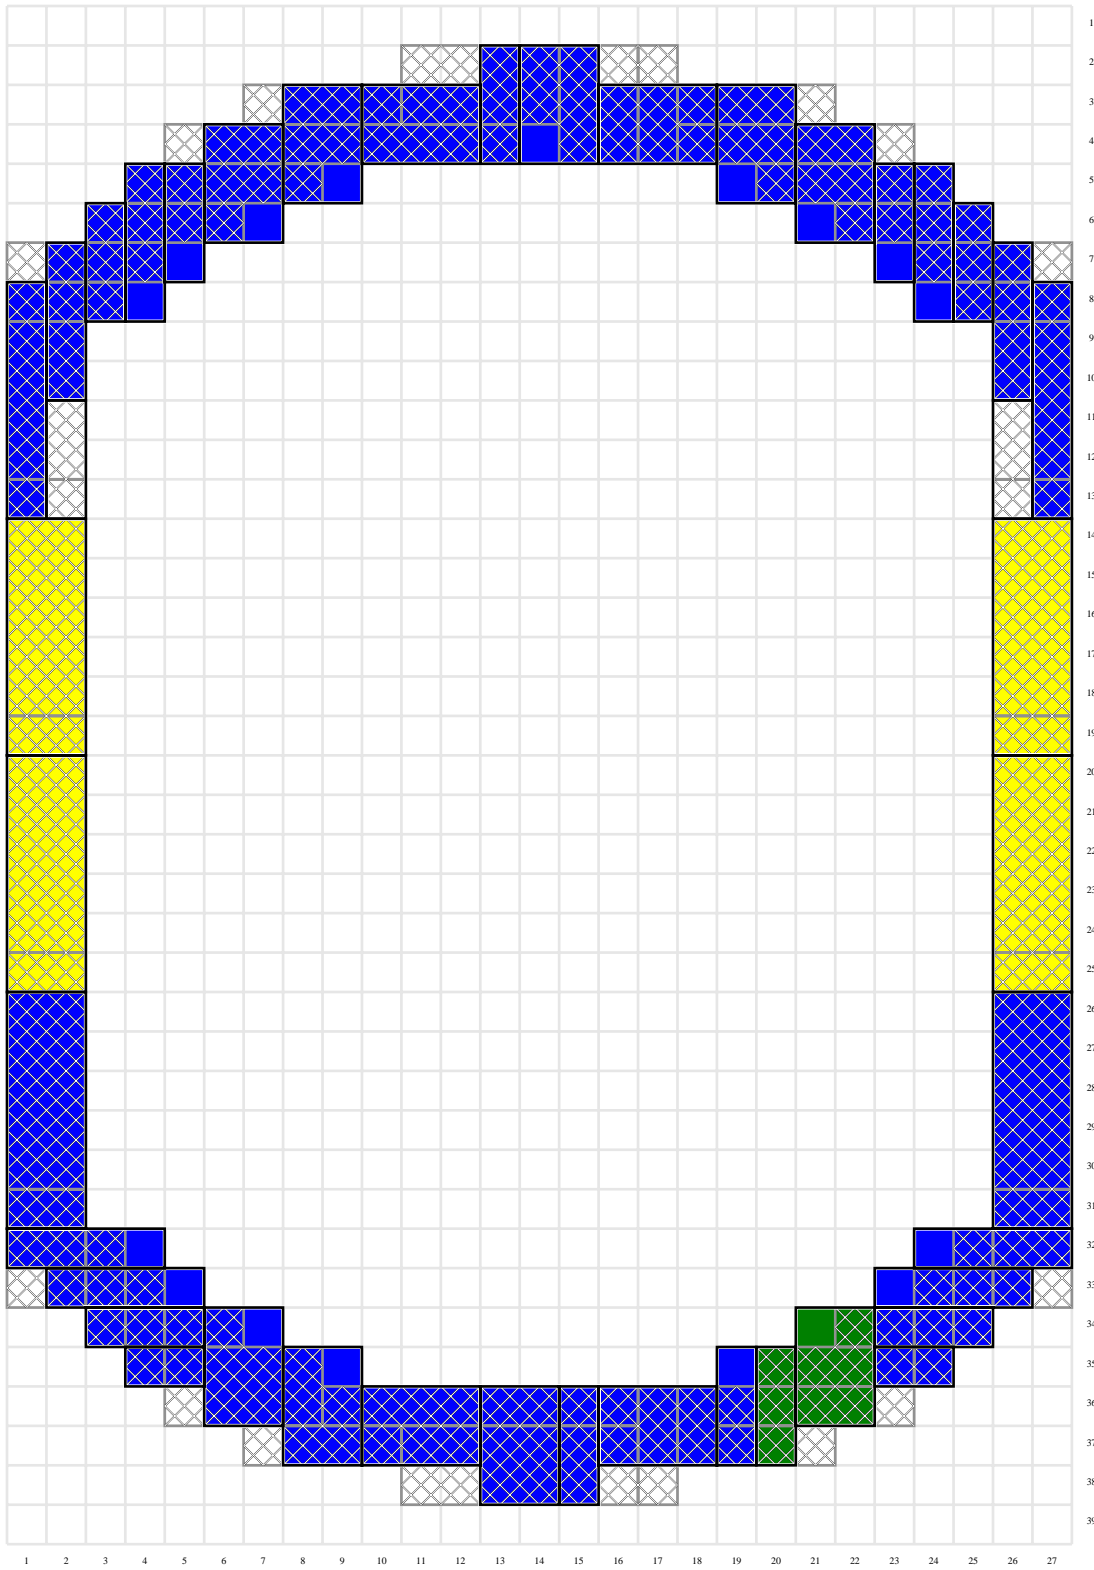

1x1	1x2	1x3	1x4	1x6	1x8	2x2	2x3	2x4	2x6	4x4	
Black	0	0	0	0	0	0	0	0	0	0	0	0
Blue	0	2	9	8	2	0	0	12	0	2	0	35
Green	0	0	1	0	0	0	0	1	0	0	0	2
White	0	0	2	0	0	0	0	0	0	0	0	2
Yellow	0	0	0	0	0	0	0	0	0	4	0	4
	0	2	12	8	2	0	0	13	0	6	0	43