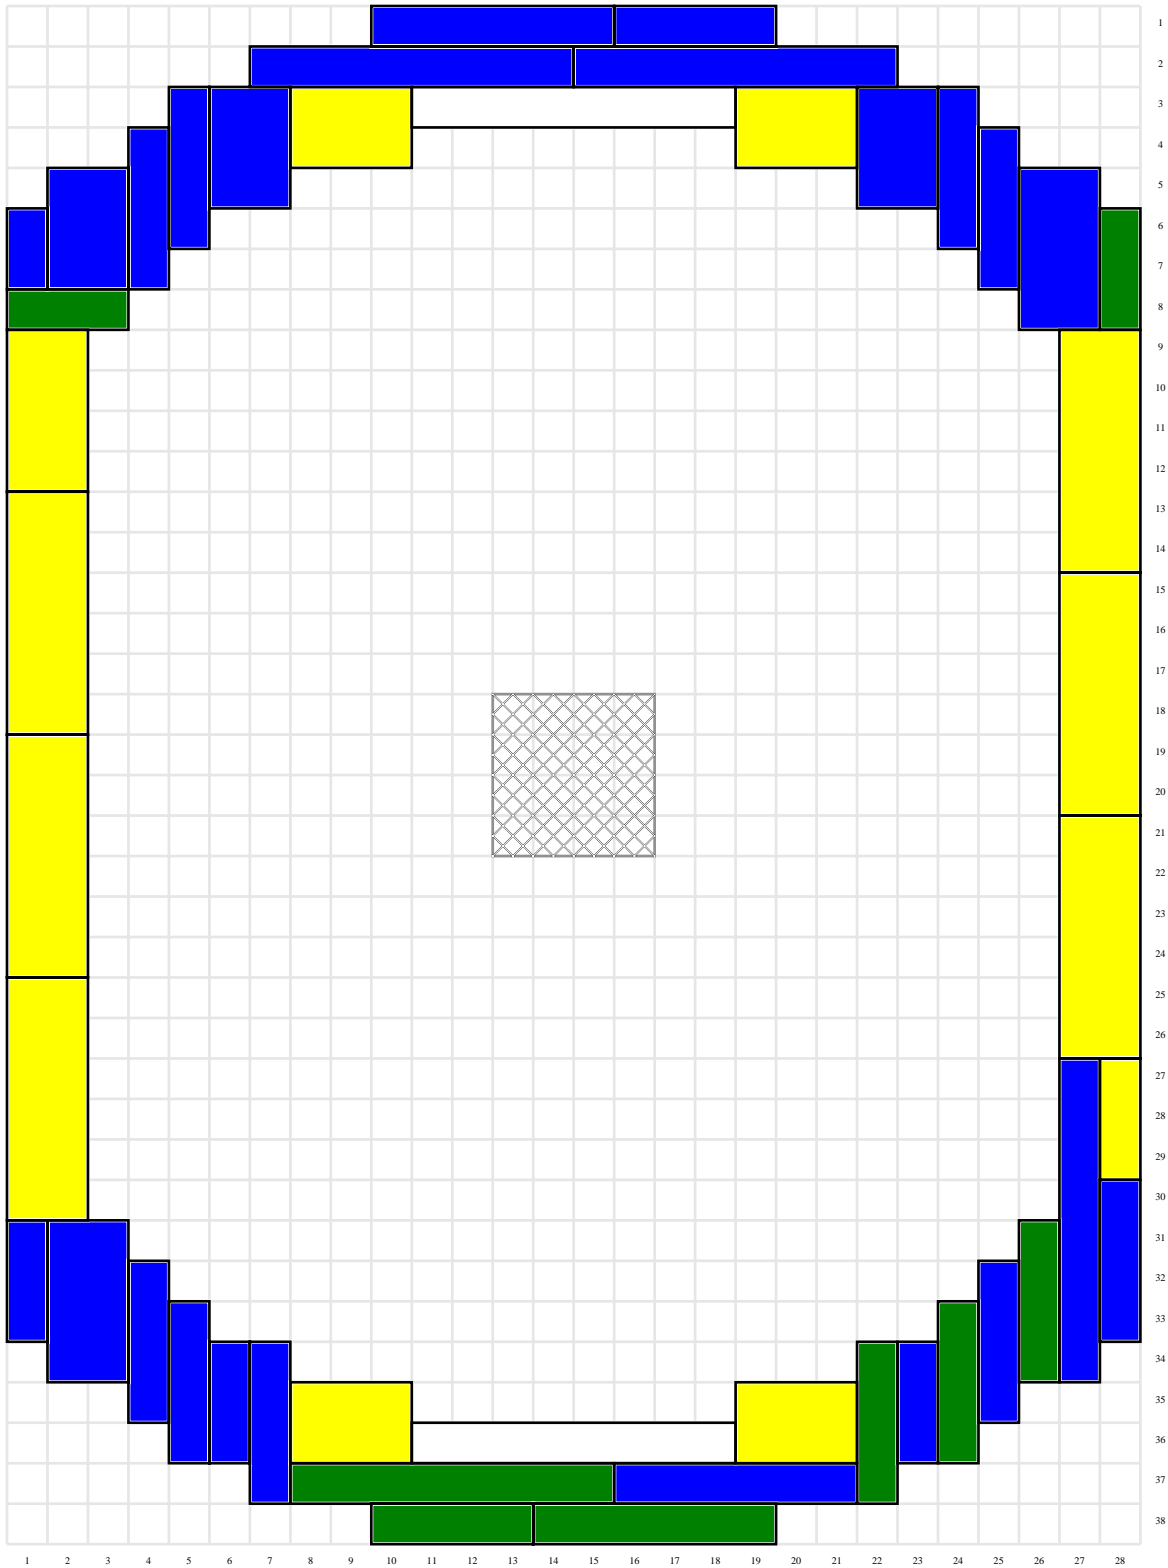

1x1	1x2	1x3	1x4	1x6	1x8	2x2	2x3	2x4	2x6	4x4	
Black	0	0	0	0	0	0	0	0	0	0	0	0
Blue	0	1	3	10	2	3	0	3	2	0	0	24
Green	0	0	2	4	1	1	0	0	0	0	0	8
White	0	0	0	0	0	2	0	0	0	0	0	2
Yellow	0	0	1	0	0	0	0	4	1	6	0	12
	0	1	6	14	3	6	0	7	3	6	0	46