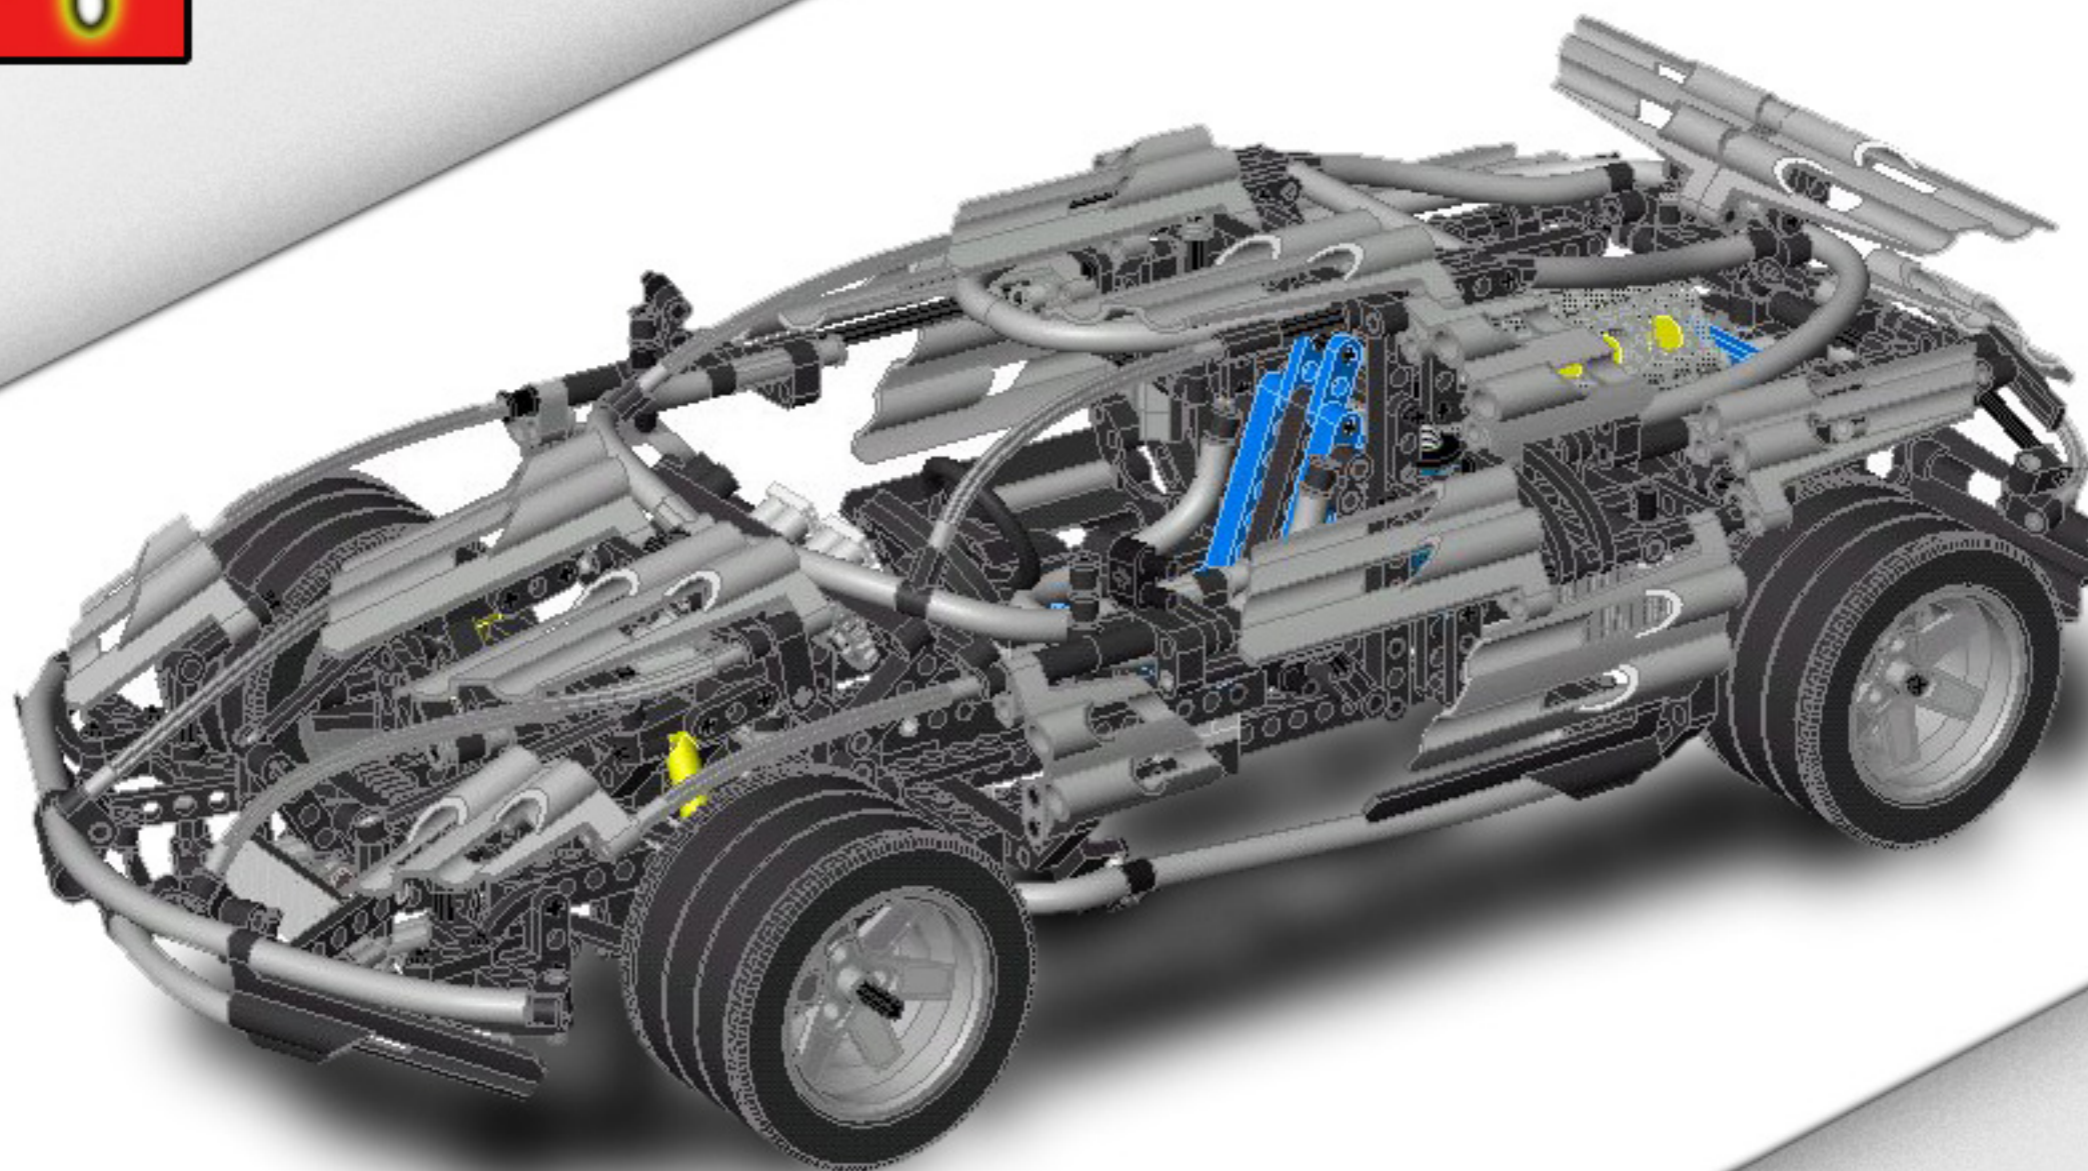

# SILVER SPORTSCAR

design by Nathanael Kuipers (c) 2003

 = 8,5 cm / 3.3 inch

 = 11,5 cm / 4.5 inch

 = 15,5 cm / 6.1 inch

 = 4 cm / 1.6 inch

 = 5,5 cm / 2.2 inch

 = 7,5 cm / 3 inch