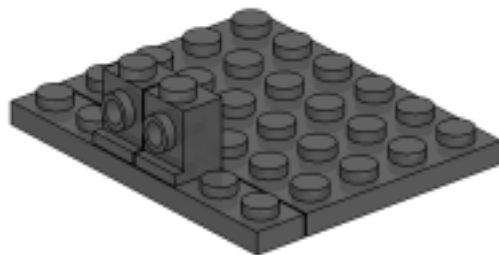

Model: Space Invaders Arcade

1

2

3

4

5