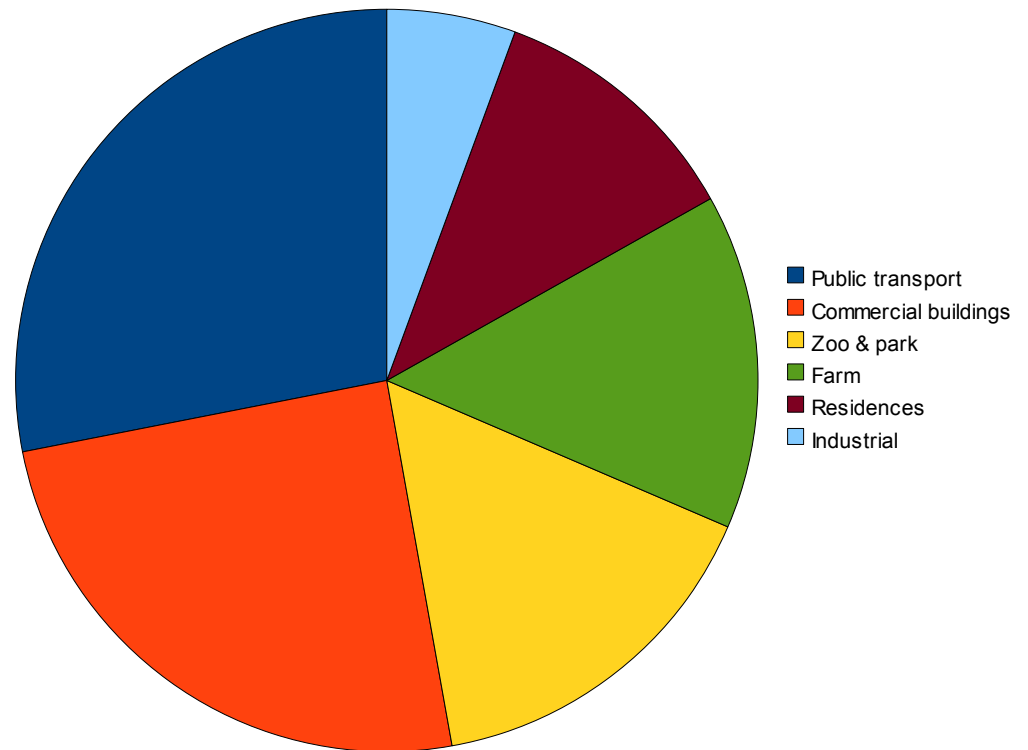

Relative popularity

- Themes:
  - Public transport
  - Commercial buildings
  - Zoo & park
  - Farm
  - Residences
  - Industrial