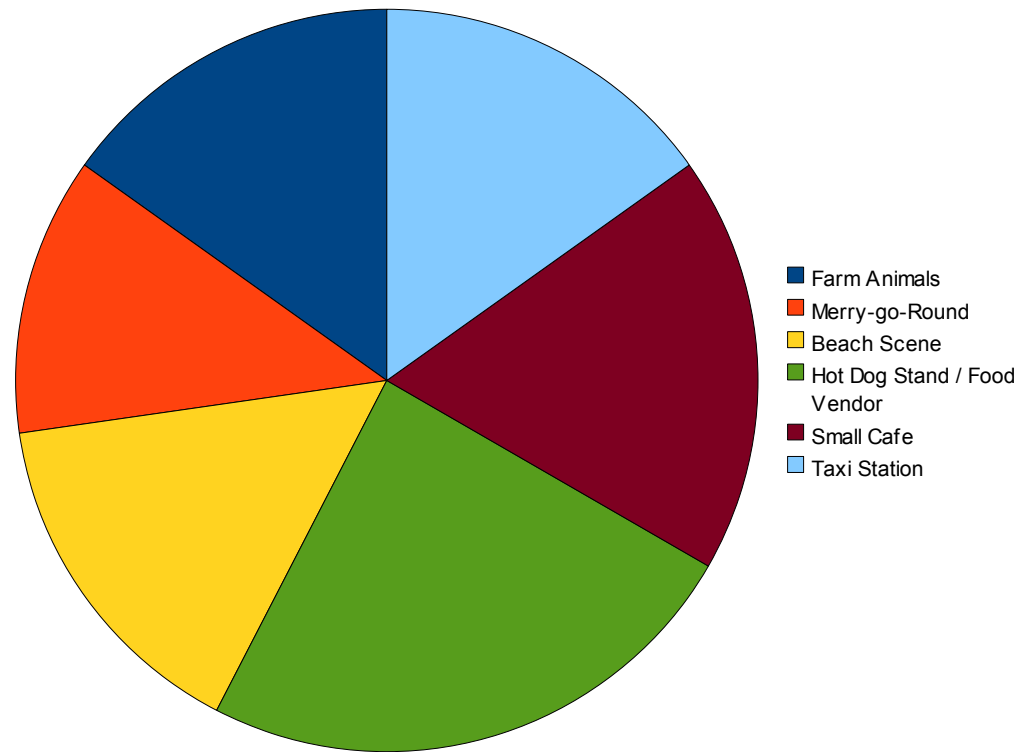

Top Picks for New City Themes (2/2)

- Most popular small sets:
  - Hot dog stand / street food vendor
  - Small Cafe
  - Taxi Station
  - Farm Animals
  - Merry-go-round
  - Beachfront Scene