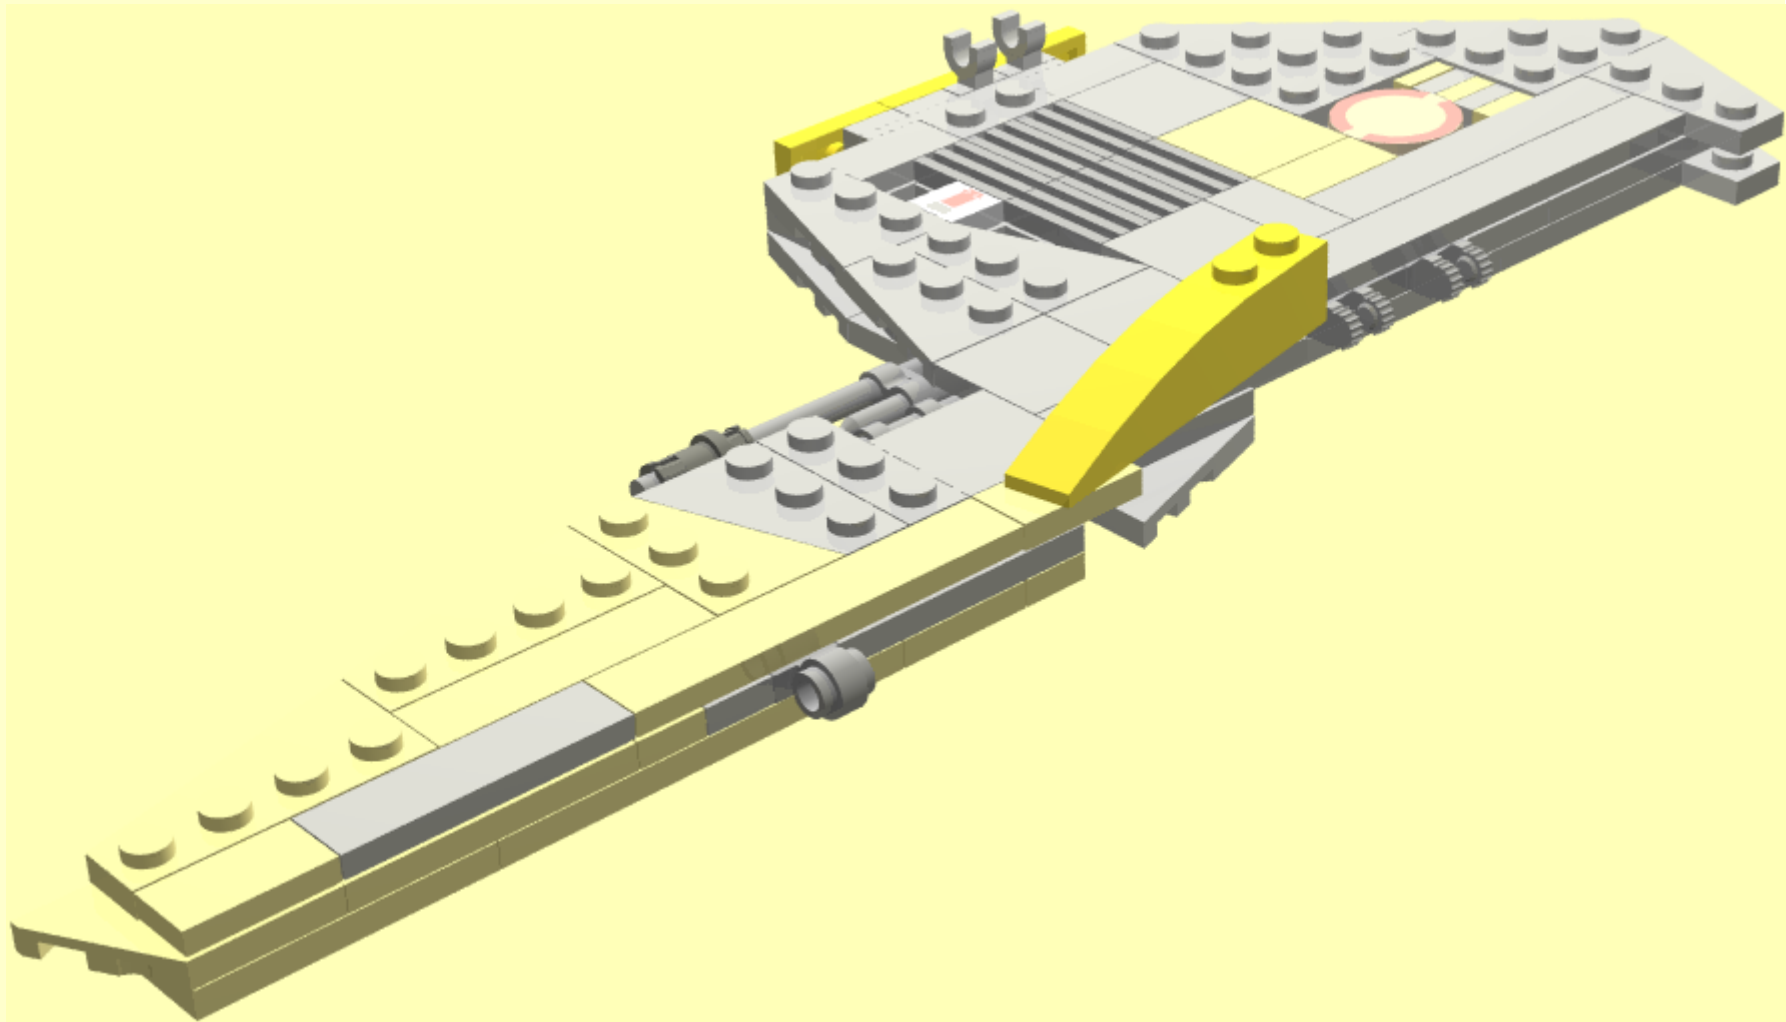

# 3

 x1	 x1	 x1	 x2
 x1	 x1	 x5	 x1
 x1	 x2	 x1	 x1
 x1	 x1	 x1	 x3
 x1	 x2	 x3	 x6
	 x2	 x2	 x1

4

**5**

6

8

A parts list box containing three items: a black pin (x2), a yellow Technic Technonote (x1), and a black axle (x1).

-  x2
-  x1
-  x1

9

-  **x2**
-  **x1**
-  **x1**
-  **x1**
-  **x2**