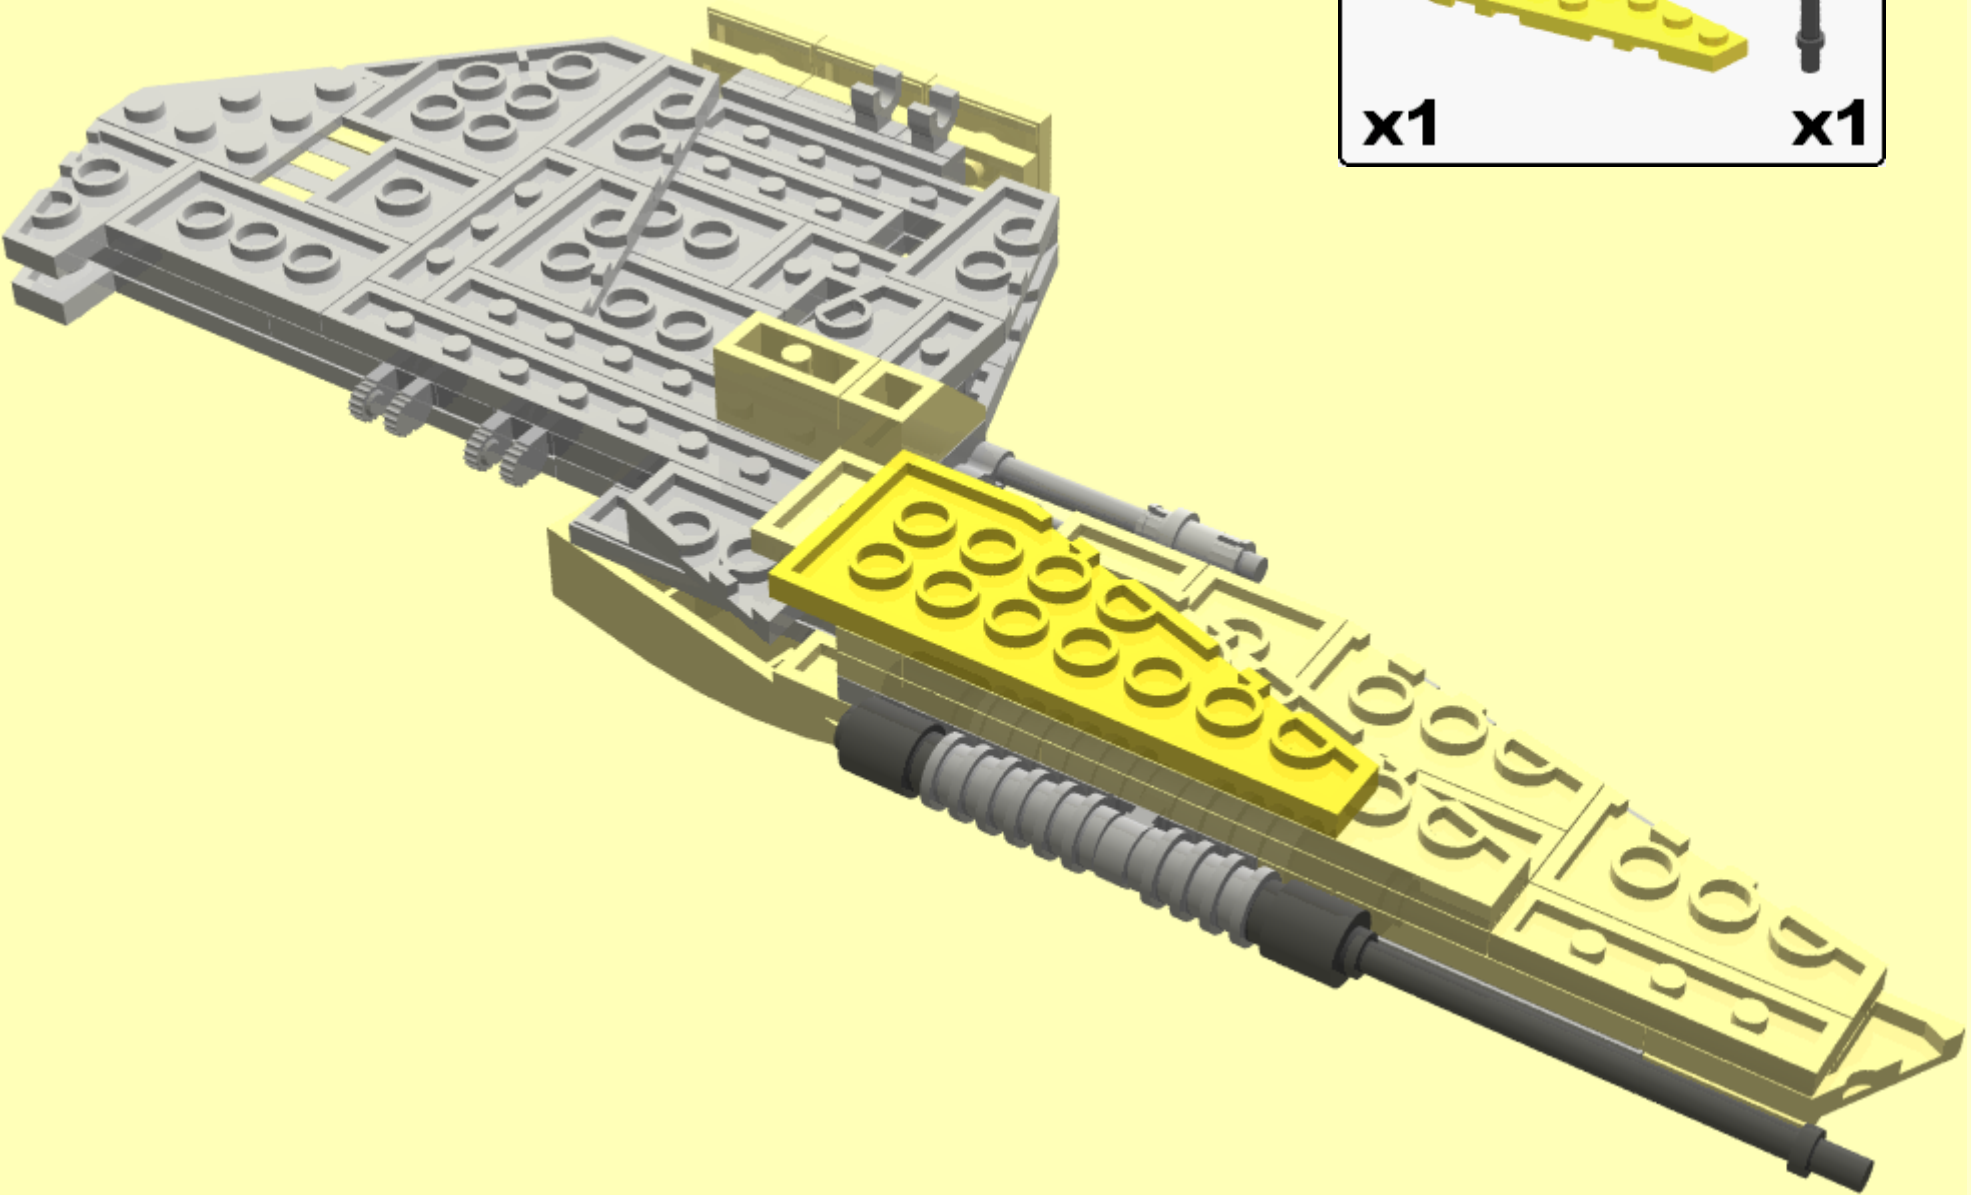

# 3

 x1	 x1	 x1	 x2
 x1	 x1	 x5	 x1
 x1	 x2	 x1	 x1
 x1	 x1	 x1	 x3
 x1	 x2	 x3	 x6
	 x2	 x2	 x1

4

**5**

6

8

A parts list box containing three items: a black pin (x2), a yellow Technic Technonote (x1), and a black axle (x1).

-  x2
-  x1
-  x1

9

-  **x2**
-  **x1**
-  **x1**
-  **x1**
-  **x2**