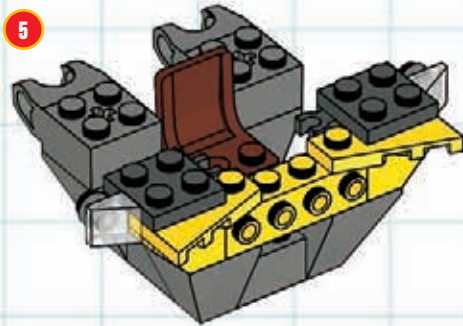

LEGO club EXO-FORCE COMBO!

BUILDING STEPS