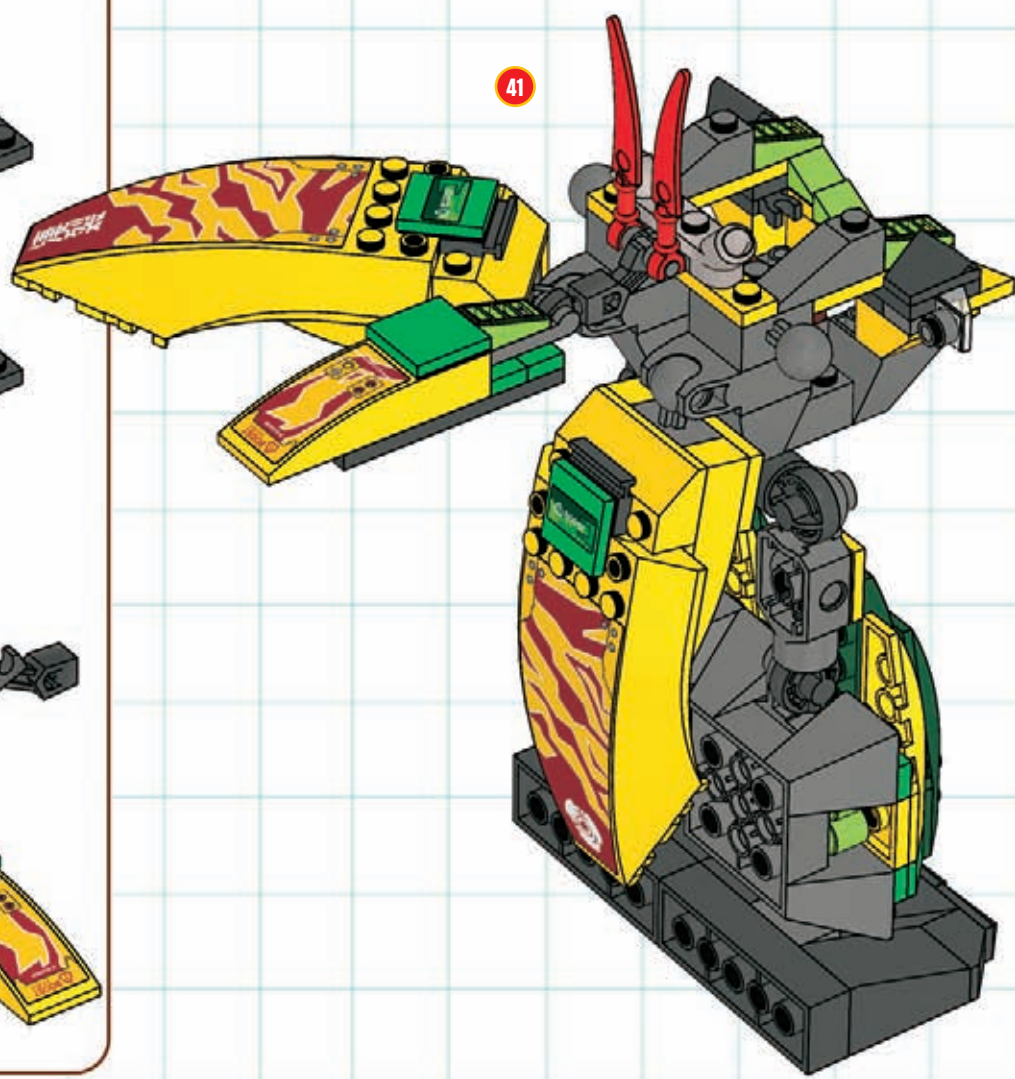

EXO-FORCE COMBO!

BUILDING STEPS

When the jungle battle gets tough, the EXO-FORCE team gets tougher! Up against enemy battle machines enhanced with transforming attack drones, the Assault Tiger has gotten an enhancement of its own: upgraded armor and weapons forged from the mighty Chameleon Hunter! With the power of two titanic battle machines in one, the new, more powerful Assault Tiger Alpha is ready to take on any danger the jungle can throw at it.

LEGO club **EXO-FORCE COMBO!**
BUILDING STEPS

LEGO club EXO-FORCE COMBO!

BUILDING STEPS

LEGO club **EXO-FORCE COMBO!**
BUILDING STEPS

LEGO club EXO-FORCE COMBO!

BUILDING STEPS

LEGO club EXO-FORCE COMBO!

BUILDING STEPS