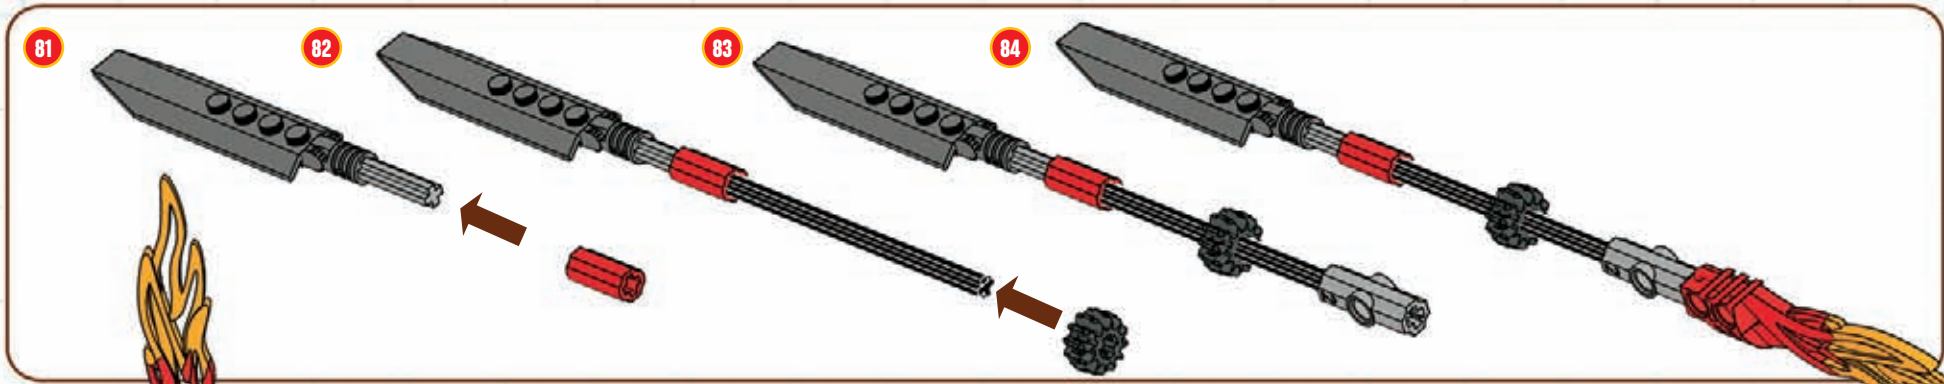

LEGO club **EXO-FORCE COMBO!**
BUILDING STEPS