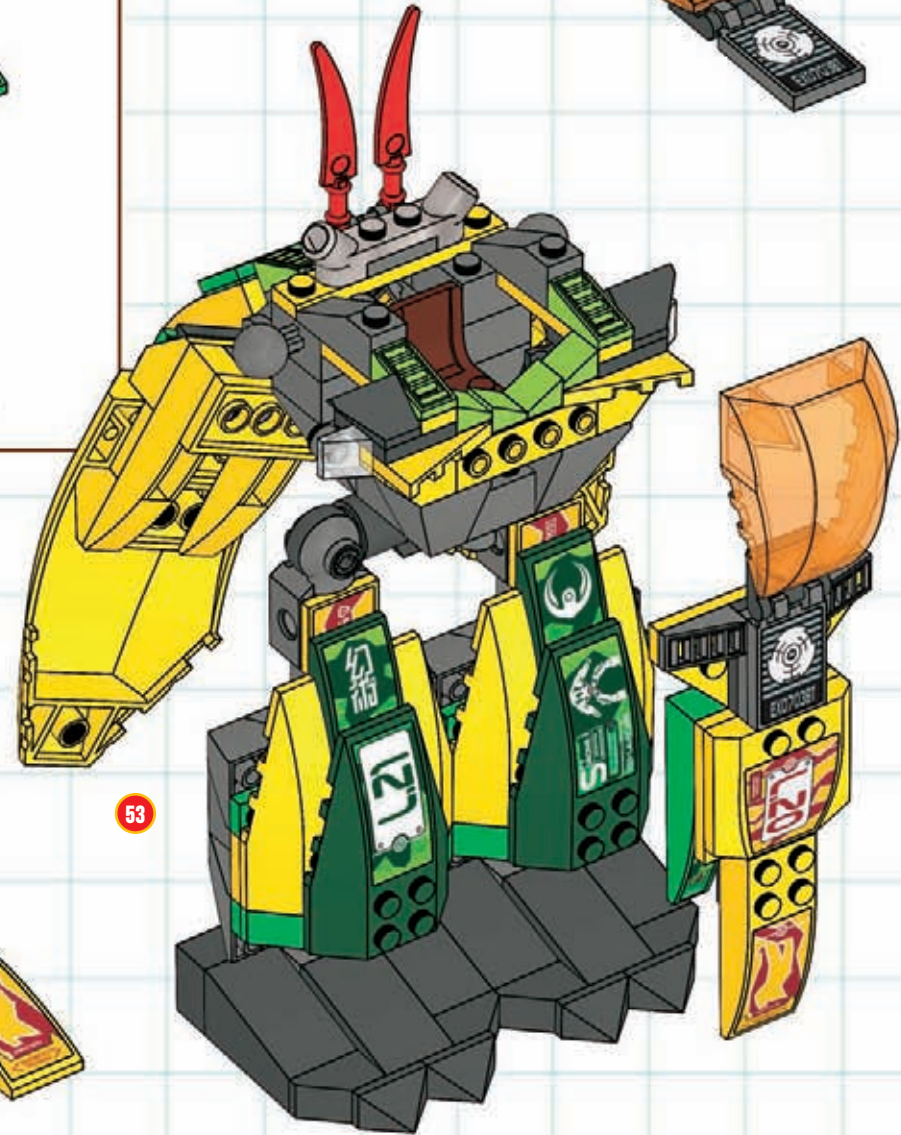

EXO-FORCE COMBO!

BUILDING STEPS

When the jungle battle gets tough, the EXO-FORCE team gets tougher! Up against enemy battle machines enhanced with transforming attack drones, the Assault Tiger has gotten an enhancement of its own: upgraded armor and weapons forged from the mighty Chameleon Hunter! With the power of two titanic battle machines in one, the new, more powerful Assault Tiger Alpha is ready to take on any danger the jungle can throw at it.

LEGO club **EXO-FORCE COMBO!**
BUILDING STEPS

LEGO club EXO-FORCE COMBO!

BUILDING STEPS

LEGO club **EXO-FORCE COMBO!**
BUILDING STEPS

LEGO club EXO-FORCE COMBO!

BUILDING STEPS

LEGO club EXO-FORCE COMBO!

BUILDING STEPS