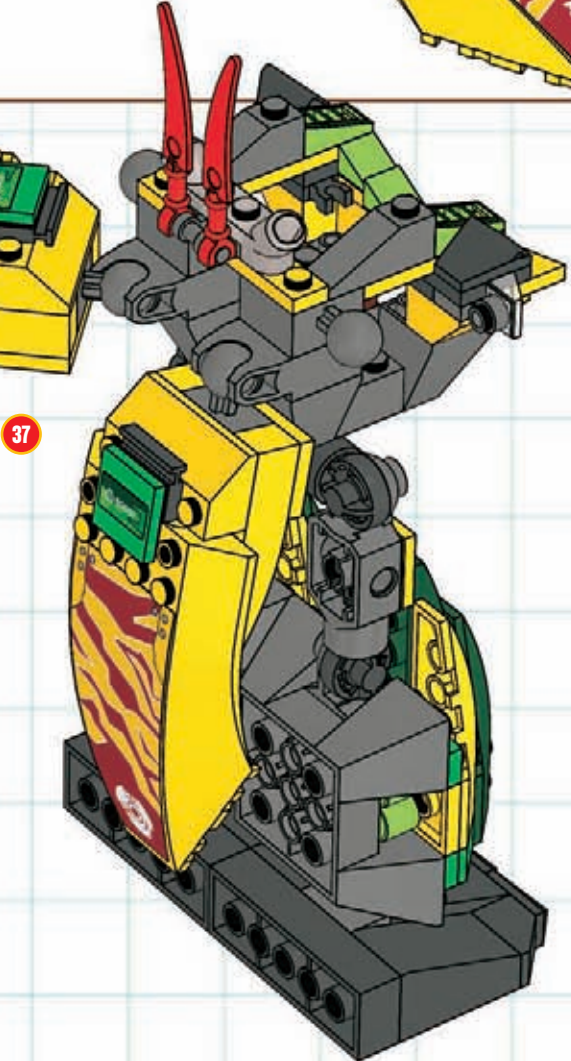

LEGO club EXO-FORCE COMBO!

BUILDING STEPS