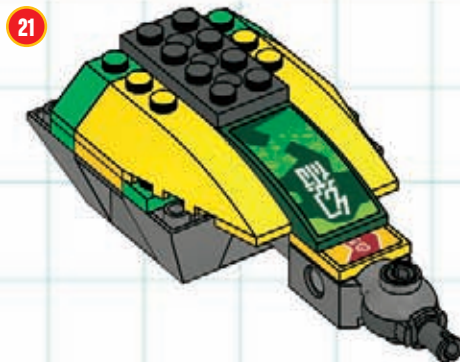

LEGO club **EXO-FORCE COMBO!**
BUILDING STEPS