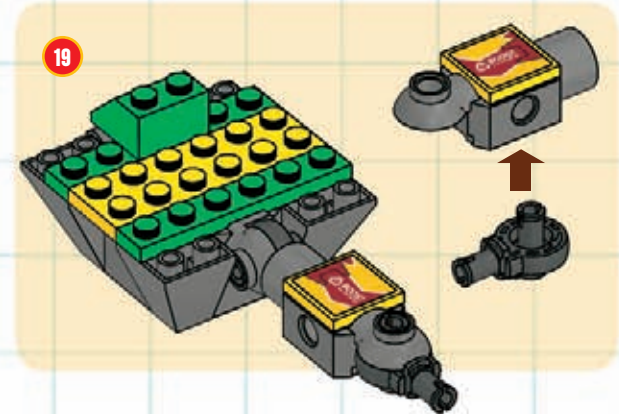

LEGO club **EXO-FORCE COMBO!**
BUILDING STEPS