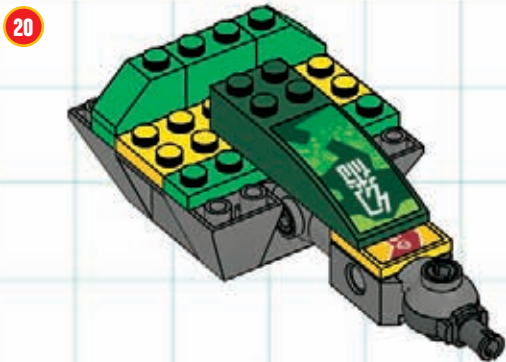

LEGO club **EXO-FORCE COMBO!**
BUILDING STEPS