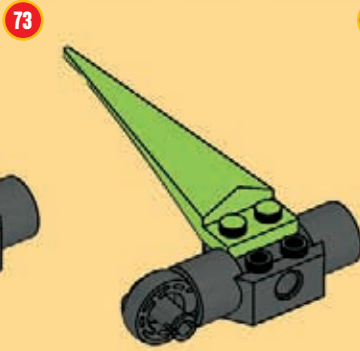

LEGO club **EXO-FORCE COMBO!**
BUILDING STEPS