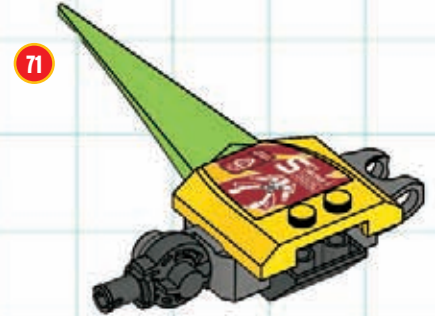

LEGO club **EXO-FORCE COMBO!**
BUILDING STEPS