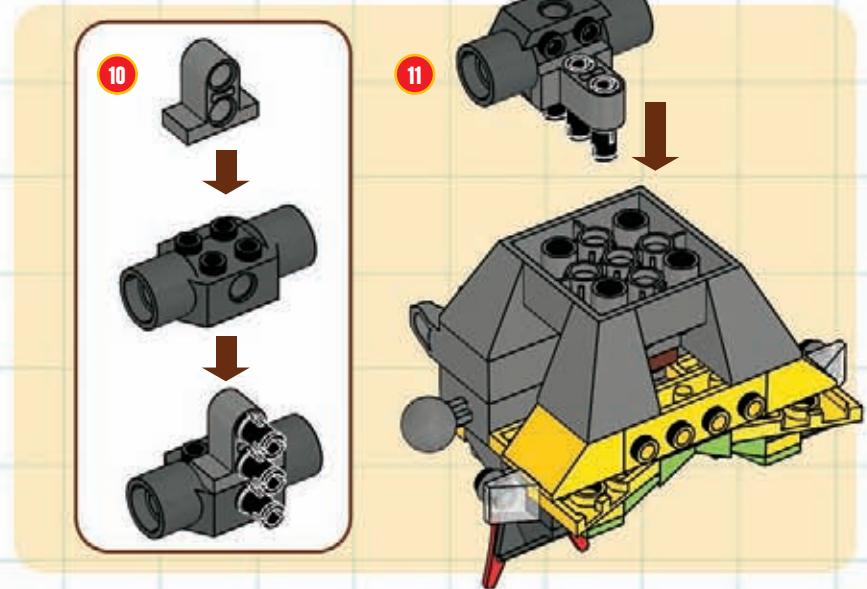

LEGO club EXO-FORCE COMBO!

BUILDING STEPS