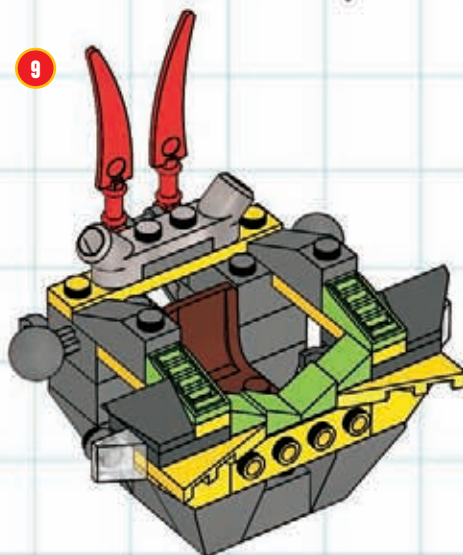

LEGO club EXO-FORCE COMBO!

BUILDING STEPS