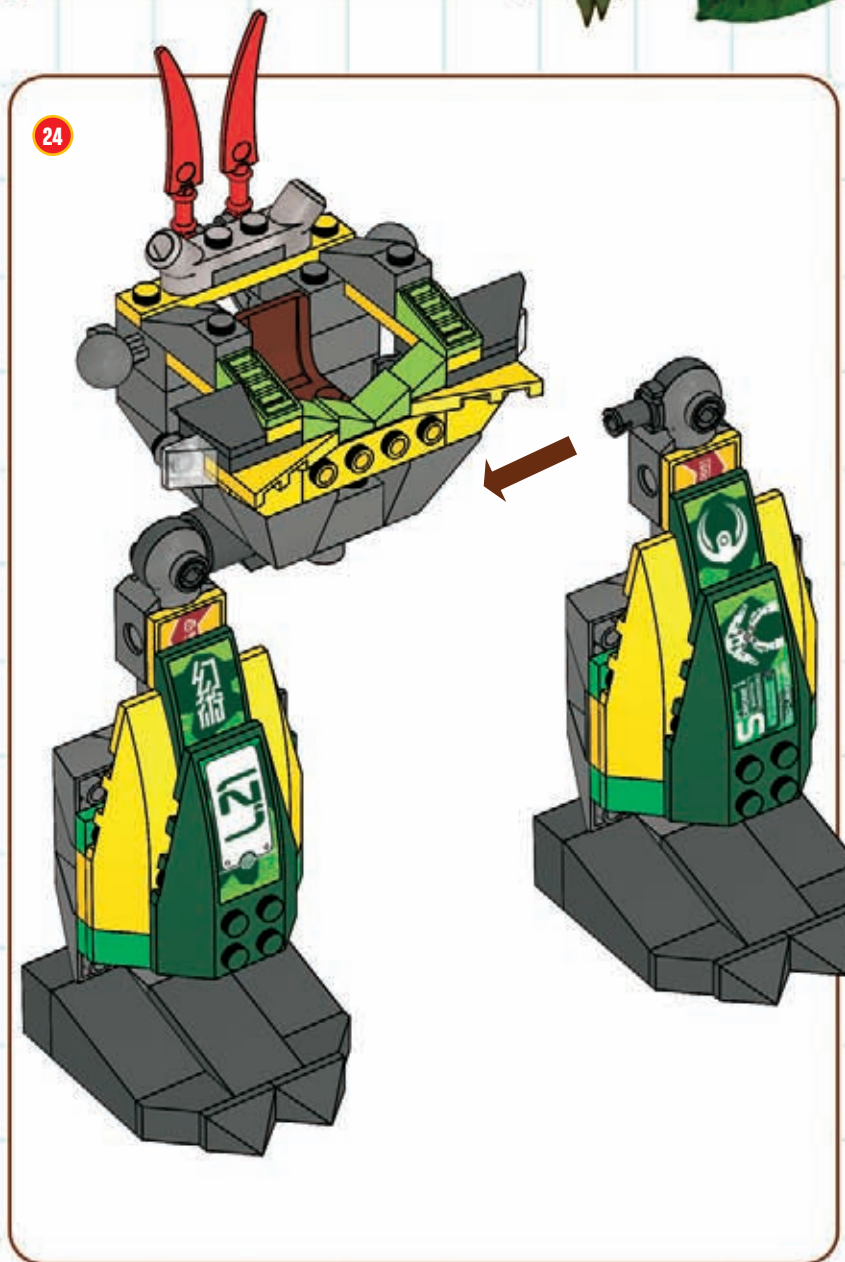

LEGO club **EXO-FORCE COMBO!**
BUILDING STEPS