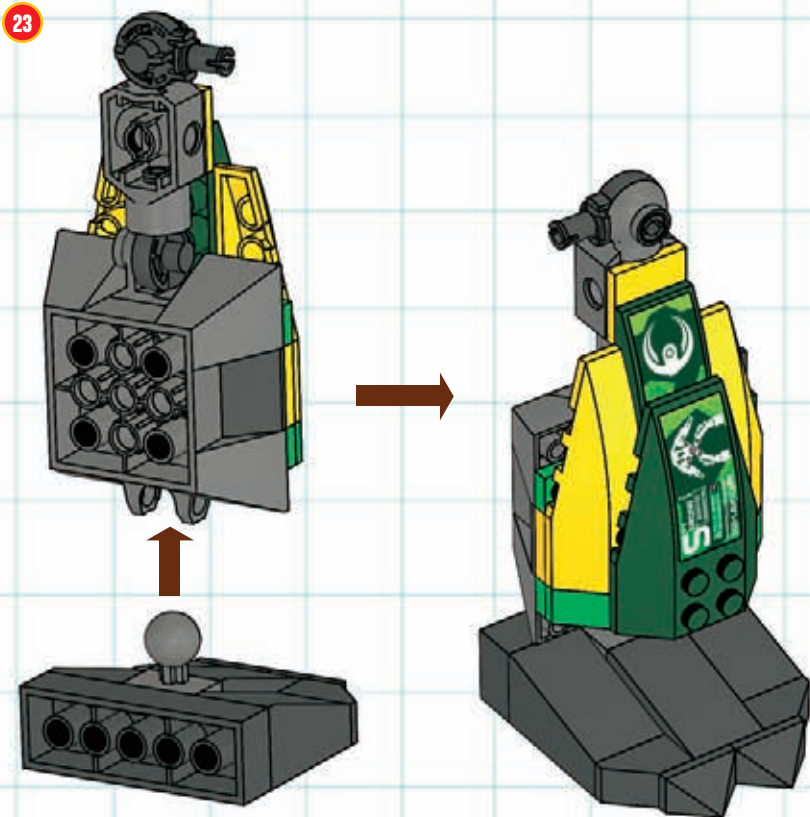

LEGO club **EXO-FORCE COMBO!**
BUILDING STEPS