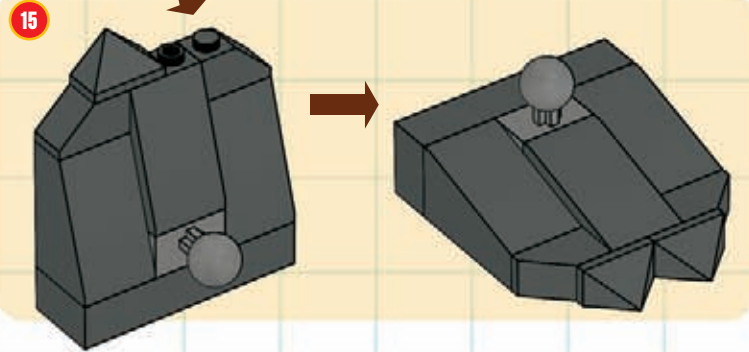

LEGO club **EXO-FORCE COMBO!**
BUILDING STEPS