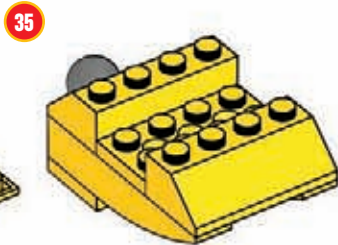

LEGO club EXO-FORCE COMBO!

BUILDING STEPS