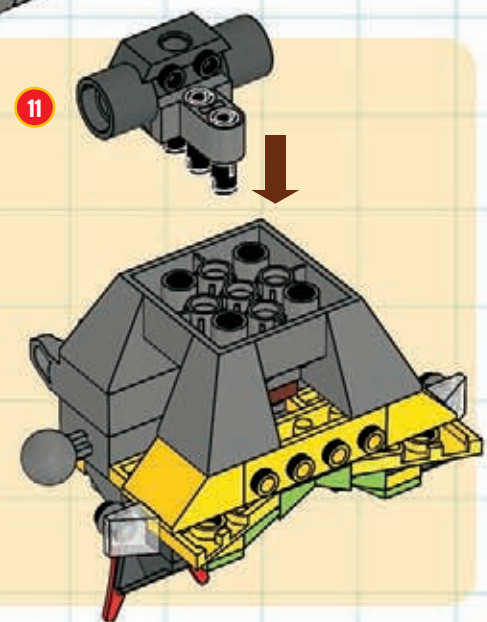

LEGO club EXO-FORCE COMBO!

BUILDING STEPS