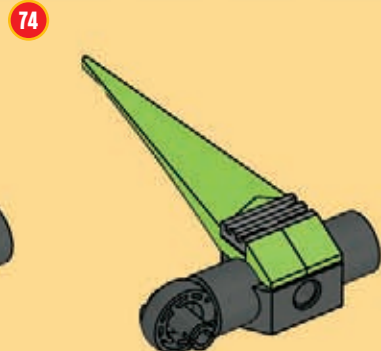

LEGO club **EXO-FORCE COMBO!**
BUILDING STEPS