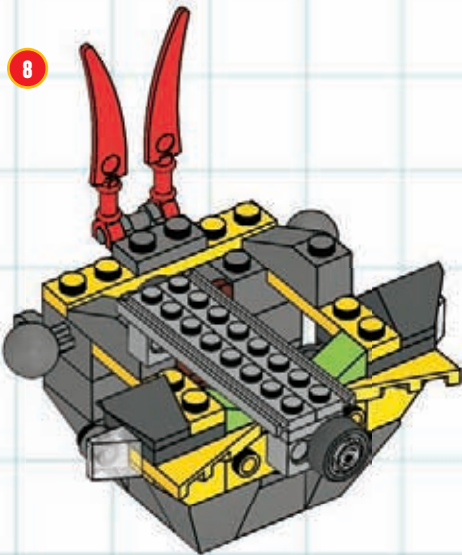

LEGO club EXO-FORCE COMBO!

BUILDING STEPS