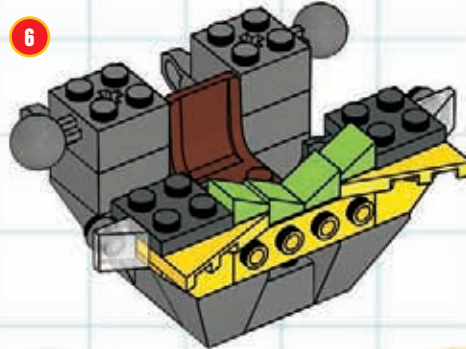

LEGO club EXO-FORCE COMBO!

BUILDING STEPS