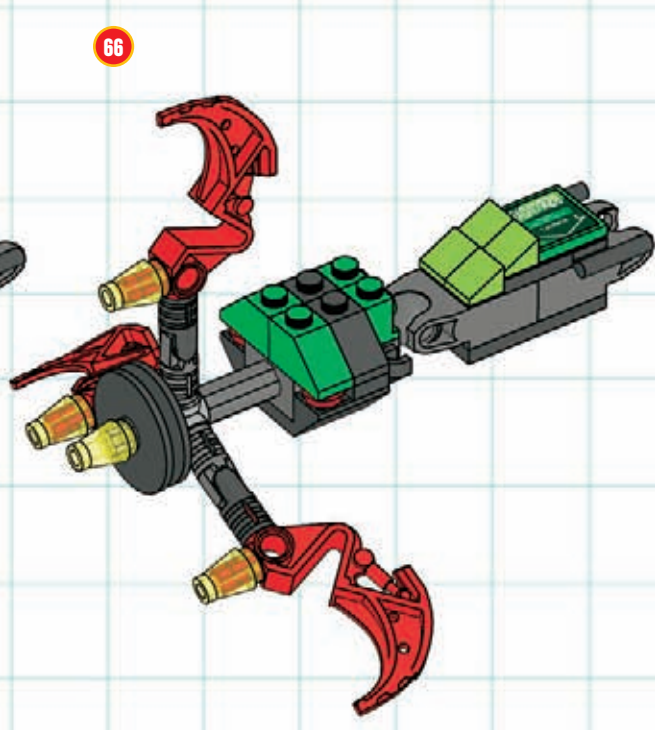

EXO-FORCE COMBO!

BUILDING STEPS

When the jungle battle gets tough, the EXO-FORCE team gets tougher! Up against enemy battle machines enhanced with transforming attack drones, the Assault Tiger has gotten an enhancement of its own: upgraded armor and weapons forged from the mighty Chameleon Hunter! With the power of two titanic battle machines in one, the new, more powerful Assault Tiger Alpha is ready to take on any danger the jungle can throw at it.

LEGO club **EXO-FORCE COMBO!**
BUILDING STEPS

LEGO club EXO-FORCE COMBO!

BUILDING STEPS

LEGO club **EXO-FORCE COMBO!**
BUILDING STEPS

LEGO club EXO-FORCE COMBO!

BUILDING STEPS

LEGO club EXO-FORCE COMBO!

BUILDING STEPS

LEGO club **EXO-FORCE COMBO!**
BUILDING STEPS

LEGO club **EXO-FORCE COMBO!**
BUILDING STEPS

FINAL