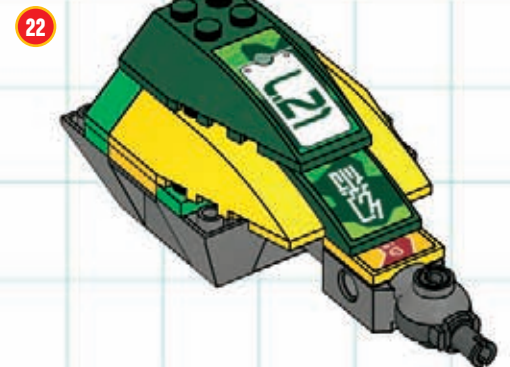

LEGO club **EXO-FORCE COMBO!**
BUILDING STEPS