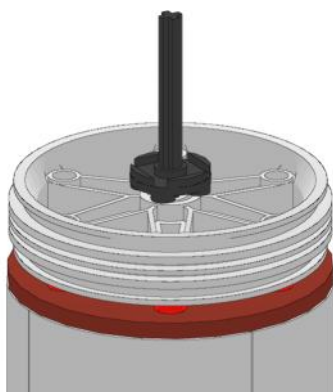

13

14

15

18

16

19

17

2x

1

2

3

These instructions are an original creation by True Dimensions.

The model they depict is an original interpretation of the Hyperdrive Booster Ring,
as seen in Star Wars Episode II - Attack of the Clones.