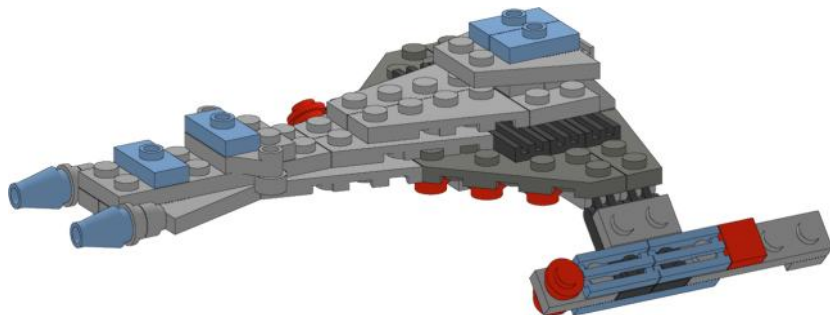

4

5

6

7

8

9

10

11

These instructions are an original creation by True Dimensions.

The model they depict is an original interpretation of the Vor'cha Attack Cruiser,
as seen in Star Trek - The Next Generation.

These instructions and the model they depict are in no way sponsored, endorsed
or authorized by either The LEGO Group or Paramount Pictures.