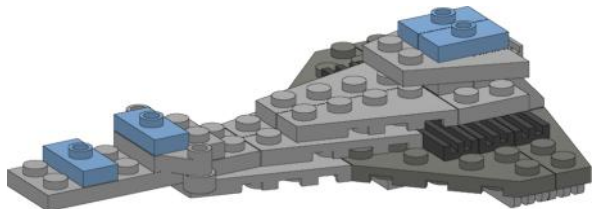

4

5

6

7

8

9

10

11

These instructions are an original creation by True Dimensions.

The model they depict is an original interpretation of the Vor'cha Attack Cruiser,
as seen in Star Trek - The Next Generation.

These instructions and the model they depict are in no way sponsored, endorsed
or authorized by either The LEGO Group or Paramount Pictures.