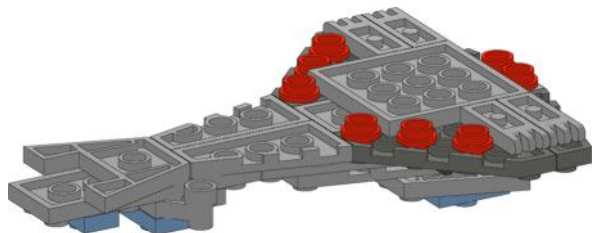

4

5

6

7

8

9

10

11

These instructions are an original creation by True Dimensions.

The model they depict is an original interpretation of the Vor'cha Attack Cruiser,
as seen in Star Trek - The Next Generation.

These instructions and the model they depict are in no way sponsored, endorsed
or authorized by either The LEGO Group or Paramount Pictures.