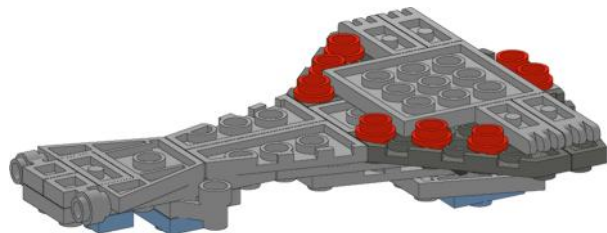

4

5

6

7

8

9

10

11

These instructions are an original creation by True Dimensions.

The model they depict is an original interpretation of the Vor'cha Attack Cruiser,
as seen in Star Trek - The Next Generation.

These instructions and the model they depict are in no way sponsored, endorsed
or authorized by either The LEGO Group or Paramount Pictures.