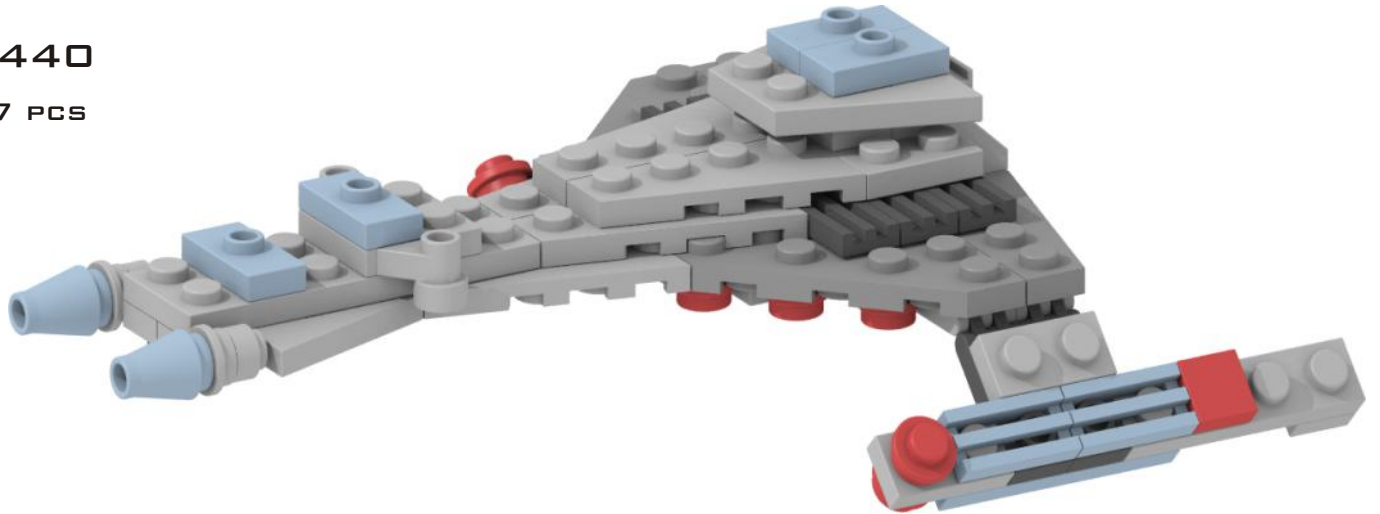

3440

77 PCS

VOR'CHA ATTACK CRUISER

12x 

2x 

3x 

2x 

2x 

These instructions are an original creation by True Dimensions.

The model they depict is an original interpretation of the Vor'cha Attack Cruiser,
as seen in Star Trek - The Next Generation.

These instructions and the model they depict are in no way sponsored, endorsed
or authorized by either The LEGO Group or Paramount Pictures.