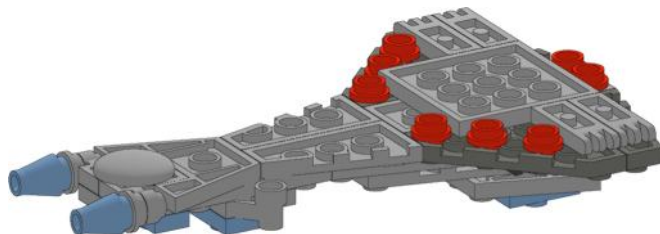

4

5

6

7

8

9

10

11

These instructions are an original creation by True Dimensions.

The model they depict is an original interpretation of the Vor'cha Attack Cruiser,
as seen in Star Trek - The Next Generation.

These instructions and the model they depict are in no way sponsored, endorsed
or authorized by either The LEGO Group or Paramount Pictures.