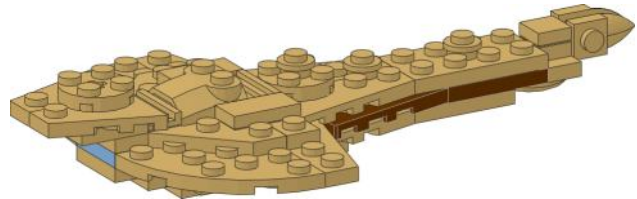

5

6

7

8

9

These instructions are an original creation of True Dimensions.

The model they depict is an original interpretation of the Galor Class Destroyer,  
as seen in Star Trek - The Next Generation.

These instructions and the model they depict are in no way sponsored, endorsed  
or authorized by either The LEGO Group or Paramount Pictures.