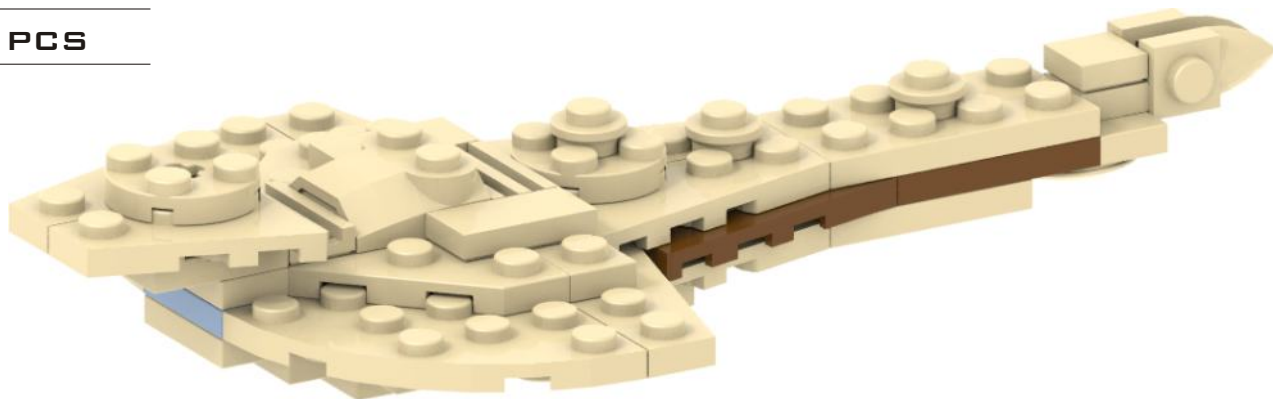

3450

46 PCS

**GALOR CLASS DESTROYER**

1x 

3x 

2x 

1x 

2x 

2x 

1x 

3x 

1x 

2x 

1x 

1x 

2x 

5

6

7

8

9

These instructions are an original creation of True Dimensions.

The model they depict is an original interpretation of the Galor Class Destroyer,  
as seen in Star Trek - The Next Generation.

These instructions and the model they depict are in no way sponsored, endorsed  
or authorized by either The LEGO Group or Paramount Pictures.