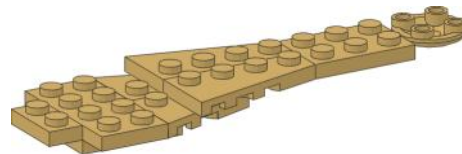

2x 

1x 

3x 

1x 

2x 

1x 

1x 

2x 

1x 

1x 

2x 

2x 

1x 

2x 

2x 

2x 

3x 

3x 

1x 

4x 

1

2

3

4

5

6

7

8

9

These instructions are an original creation of True Dimensions.

The model they depict is an original interpretation of the Galor Class Destroyer,  
as seen in Star Trek - The Next Generation.

These instructions and the model they depict are in no way sponsored, endorsed  
or authorized by either The LEGO Group or Paramount Pictures.