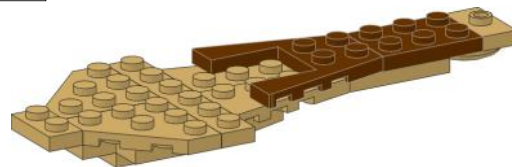

1x 

1x 

2x 

2x 

1x 

2x 

2x 

2x 

3x 

3x 

1x 

4x 

1

2

3

4

5

6

7

8

9

These instructions are an original creation of True Dimensions.

The model they depict is an original interpretation of the Galor Class Destroyer,  
as seen in Star Trek - The Next Generation.

These instructions and the model they depict are in no way sponsored, endorsed  
or authorized by either The LEGO Group or Paramount Pictures.