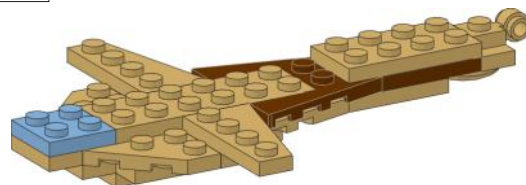

1x 

1x 

2x 

2x 

1x 

2x 

2x 

2x 

3x 

3x 

1x 

4x 

1

2

3

4

5

6

7

8

9

These instructions are an original creation of True Dimensions.

The model they depict is an original interpretation of the Galor Class Destroyer,  
as seen in Star Trek - The Next Generation.

These instructions and the model they depict are in no way sponsored, endorsed  
or authorized by either The LEGO Group or Paramount Pictures.