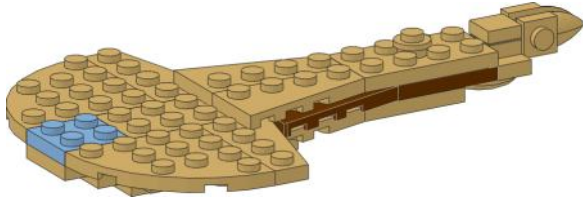

1x 

1x 

2x 

2x 

1x 

2x 

2x 

2x 

3x 

3x 

1x 

4x 

1

2

3

4

5

6

7

8

9

These instructions are an original creation of True Dimensions.

The model they depict is an original interpretation of the Galor Class Destroyer,  
as seen in Star Trek - The Next Generation.

These instructions and the model they depict are in no way sponsored, endorsed  
or authorized by either The LEGO Group or Paramount Pictures.