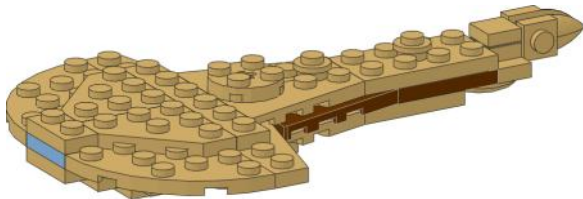

1x 

1x 

2x 

2x 

1x 

2x 

2x 

2x 

3x 

3x 

1x 

4x 

1

2

3

4

5

6

7

8

9

These instructions are an original creation of True Dimensions.

The model they depict is an original interpretation of the Galor Class Destroyer,  
as seen in Star Trek - The Next Generation.

These instructions and the model they depict are in no way sponsored, endorsed  
or authorized by either The LEGO Group or Paramount Pictures.