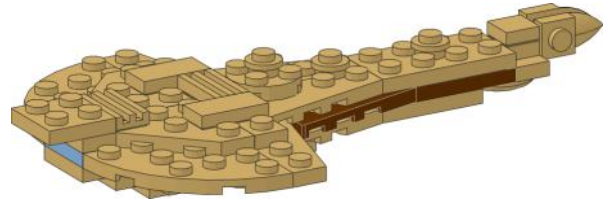

5

6

7

8

9

These instructions are an original creation of True Dimensions.

The model they depict is an original interpretation of the Galor Class Destroyer,  
as seen in Star Trek - The Next Generation.

These instructions and the model they depict are in no way sponsored, endorsed  
or authorized by either The LEGO Group or Paramount Pictures.