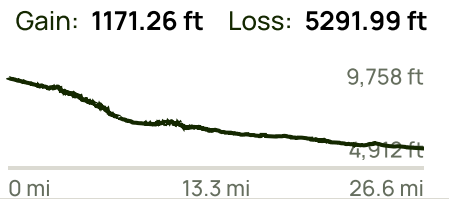

Scale 1: 217027 Datum WGS84

Shelf Road / Gold Belt Tour
Cripple Creek, CO