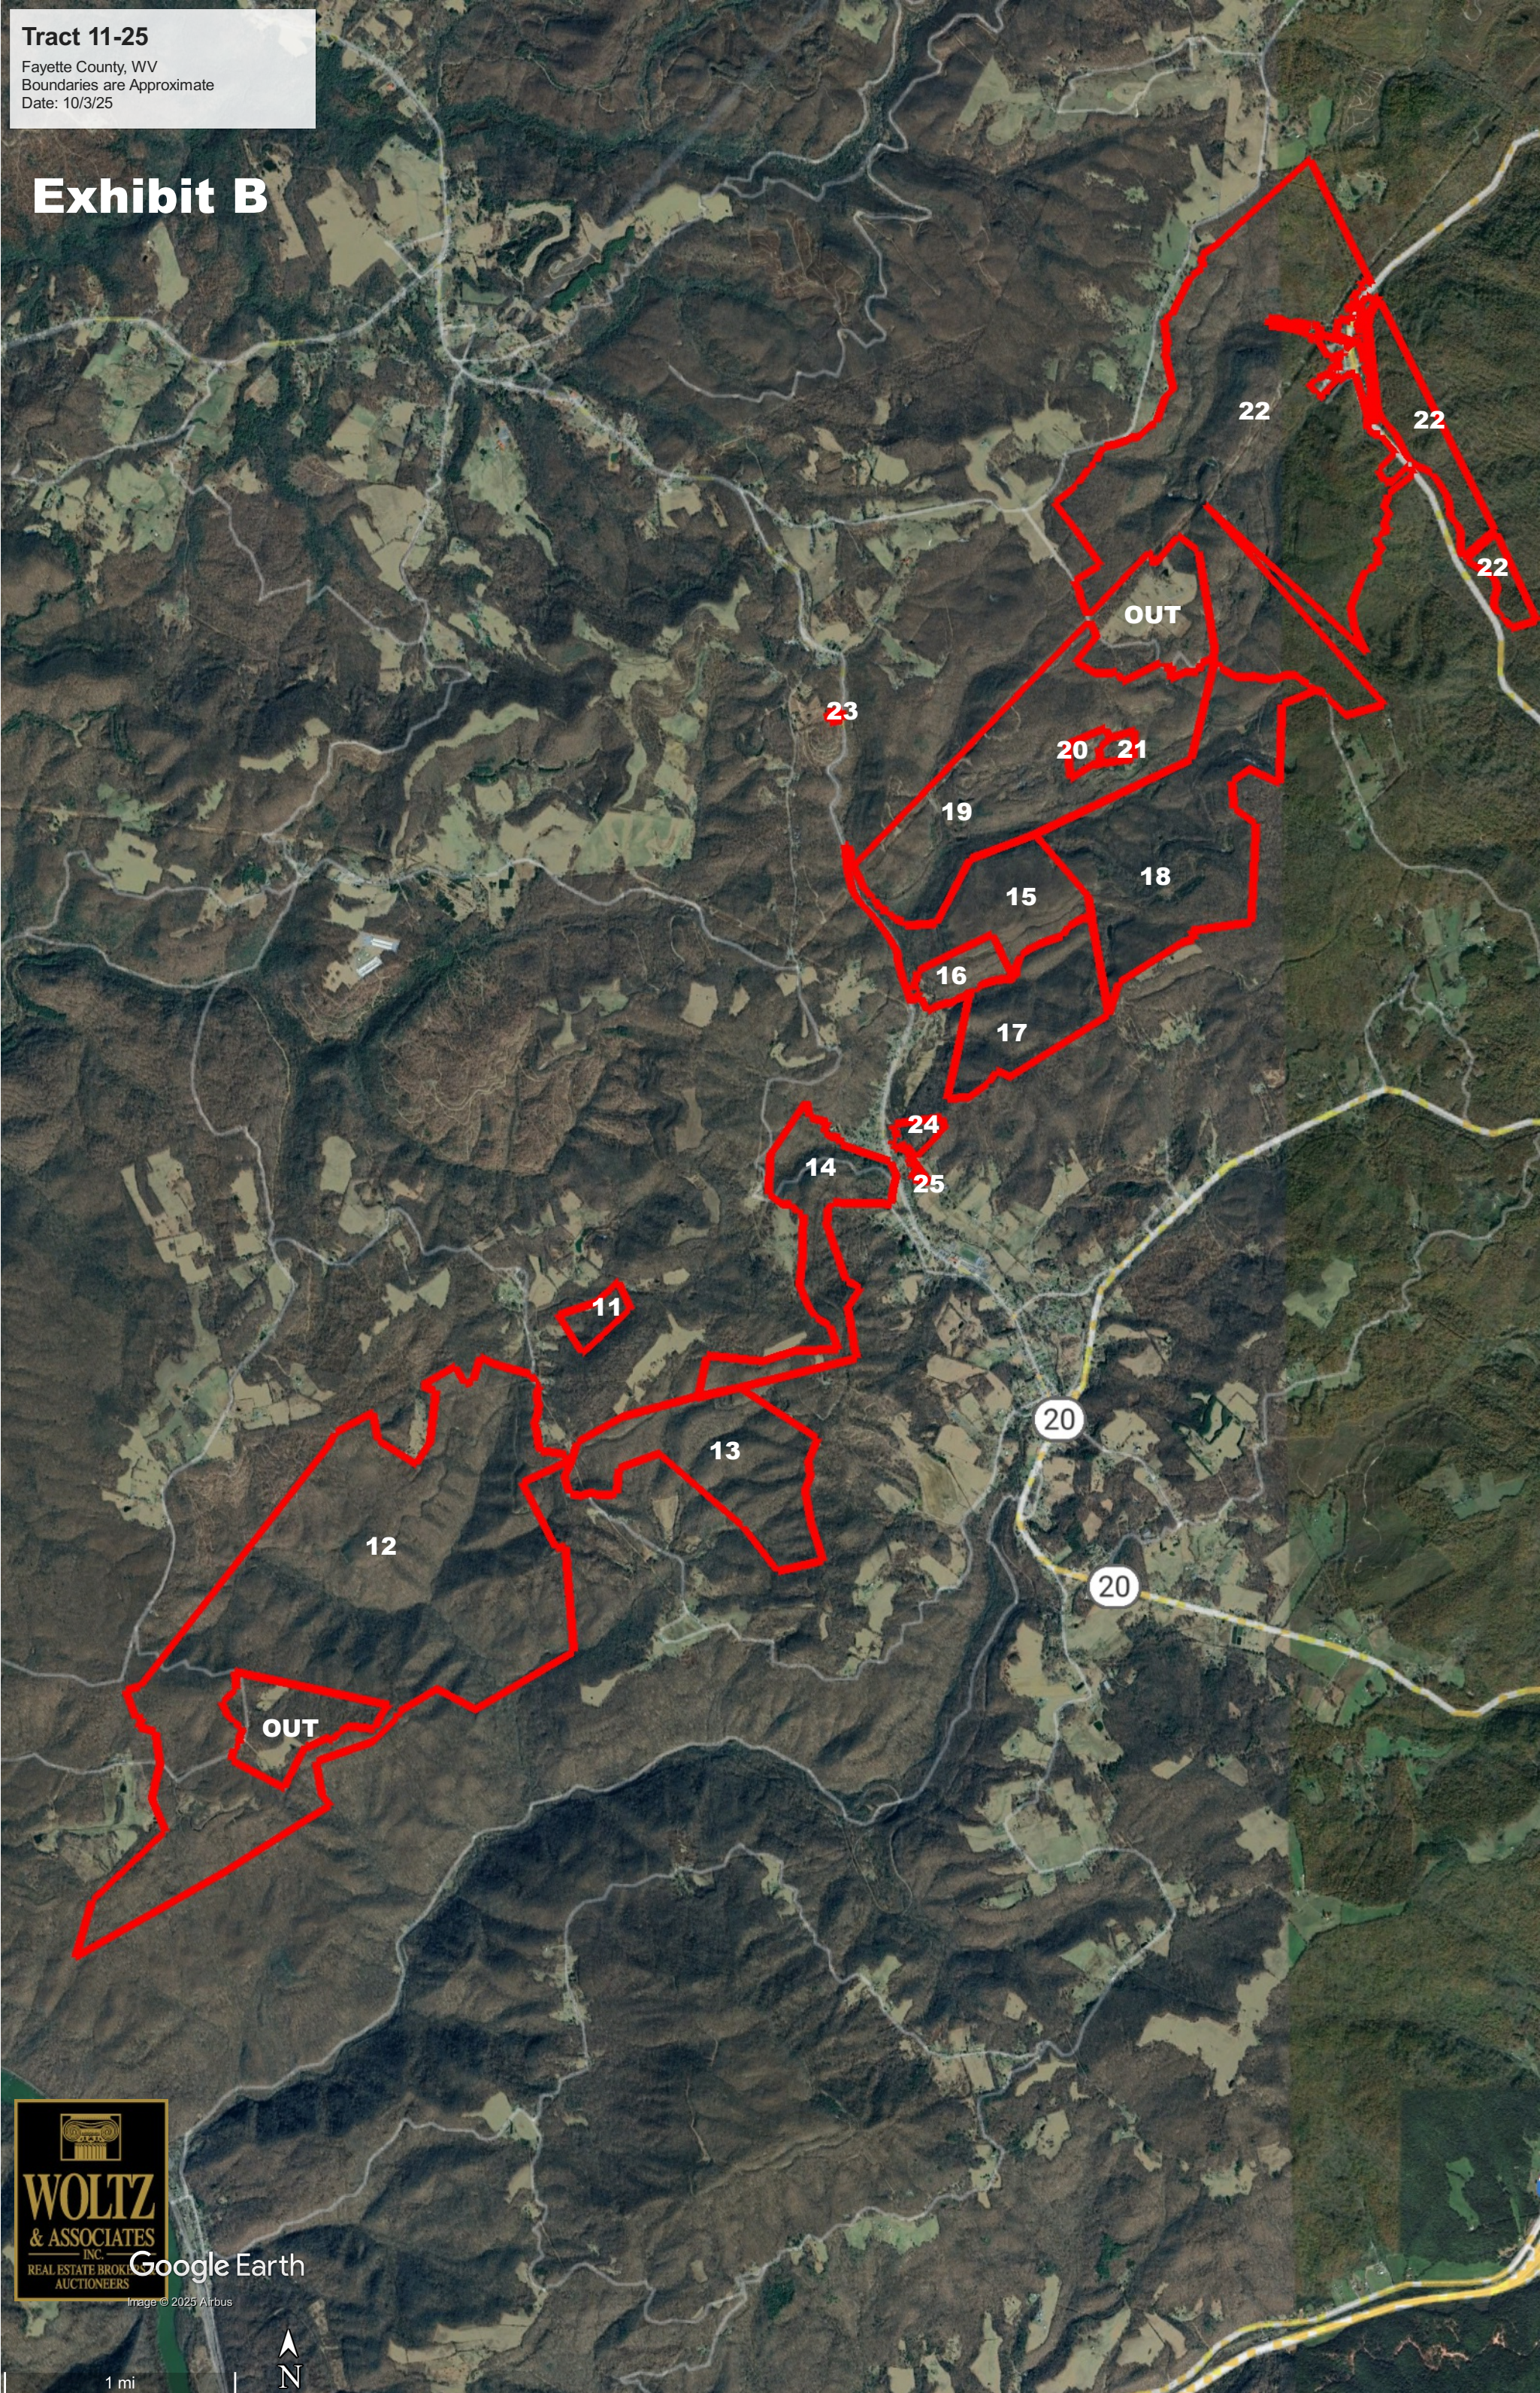

Tract 11-25

Fayette County, WV
Boundaries are Approximate
Date: 10/3/25

Exhibit B

Google Earth

Image © 2025 Airbus

1 mi