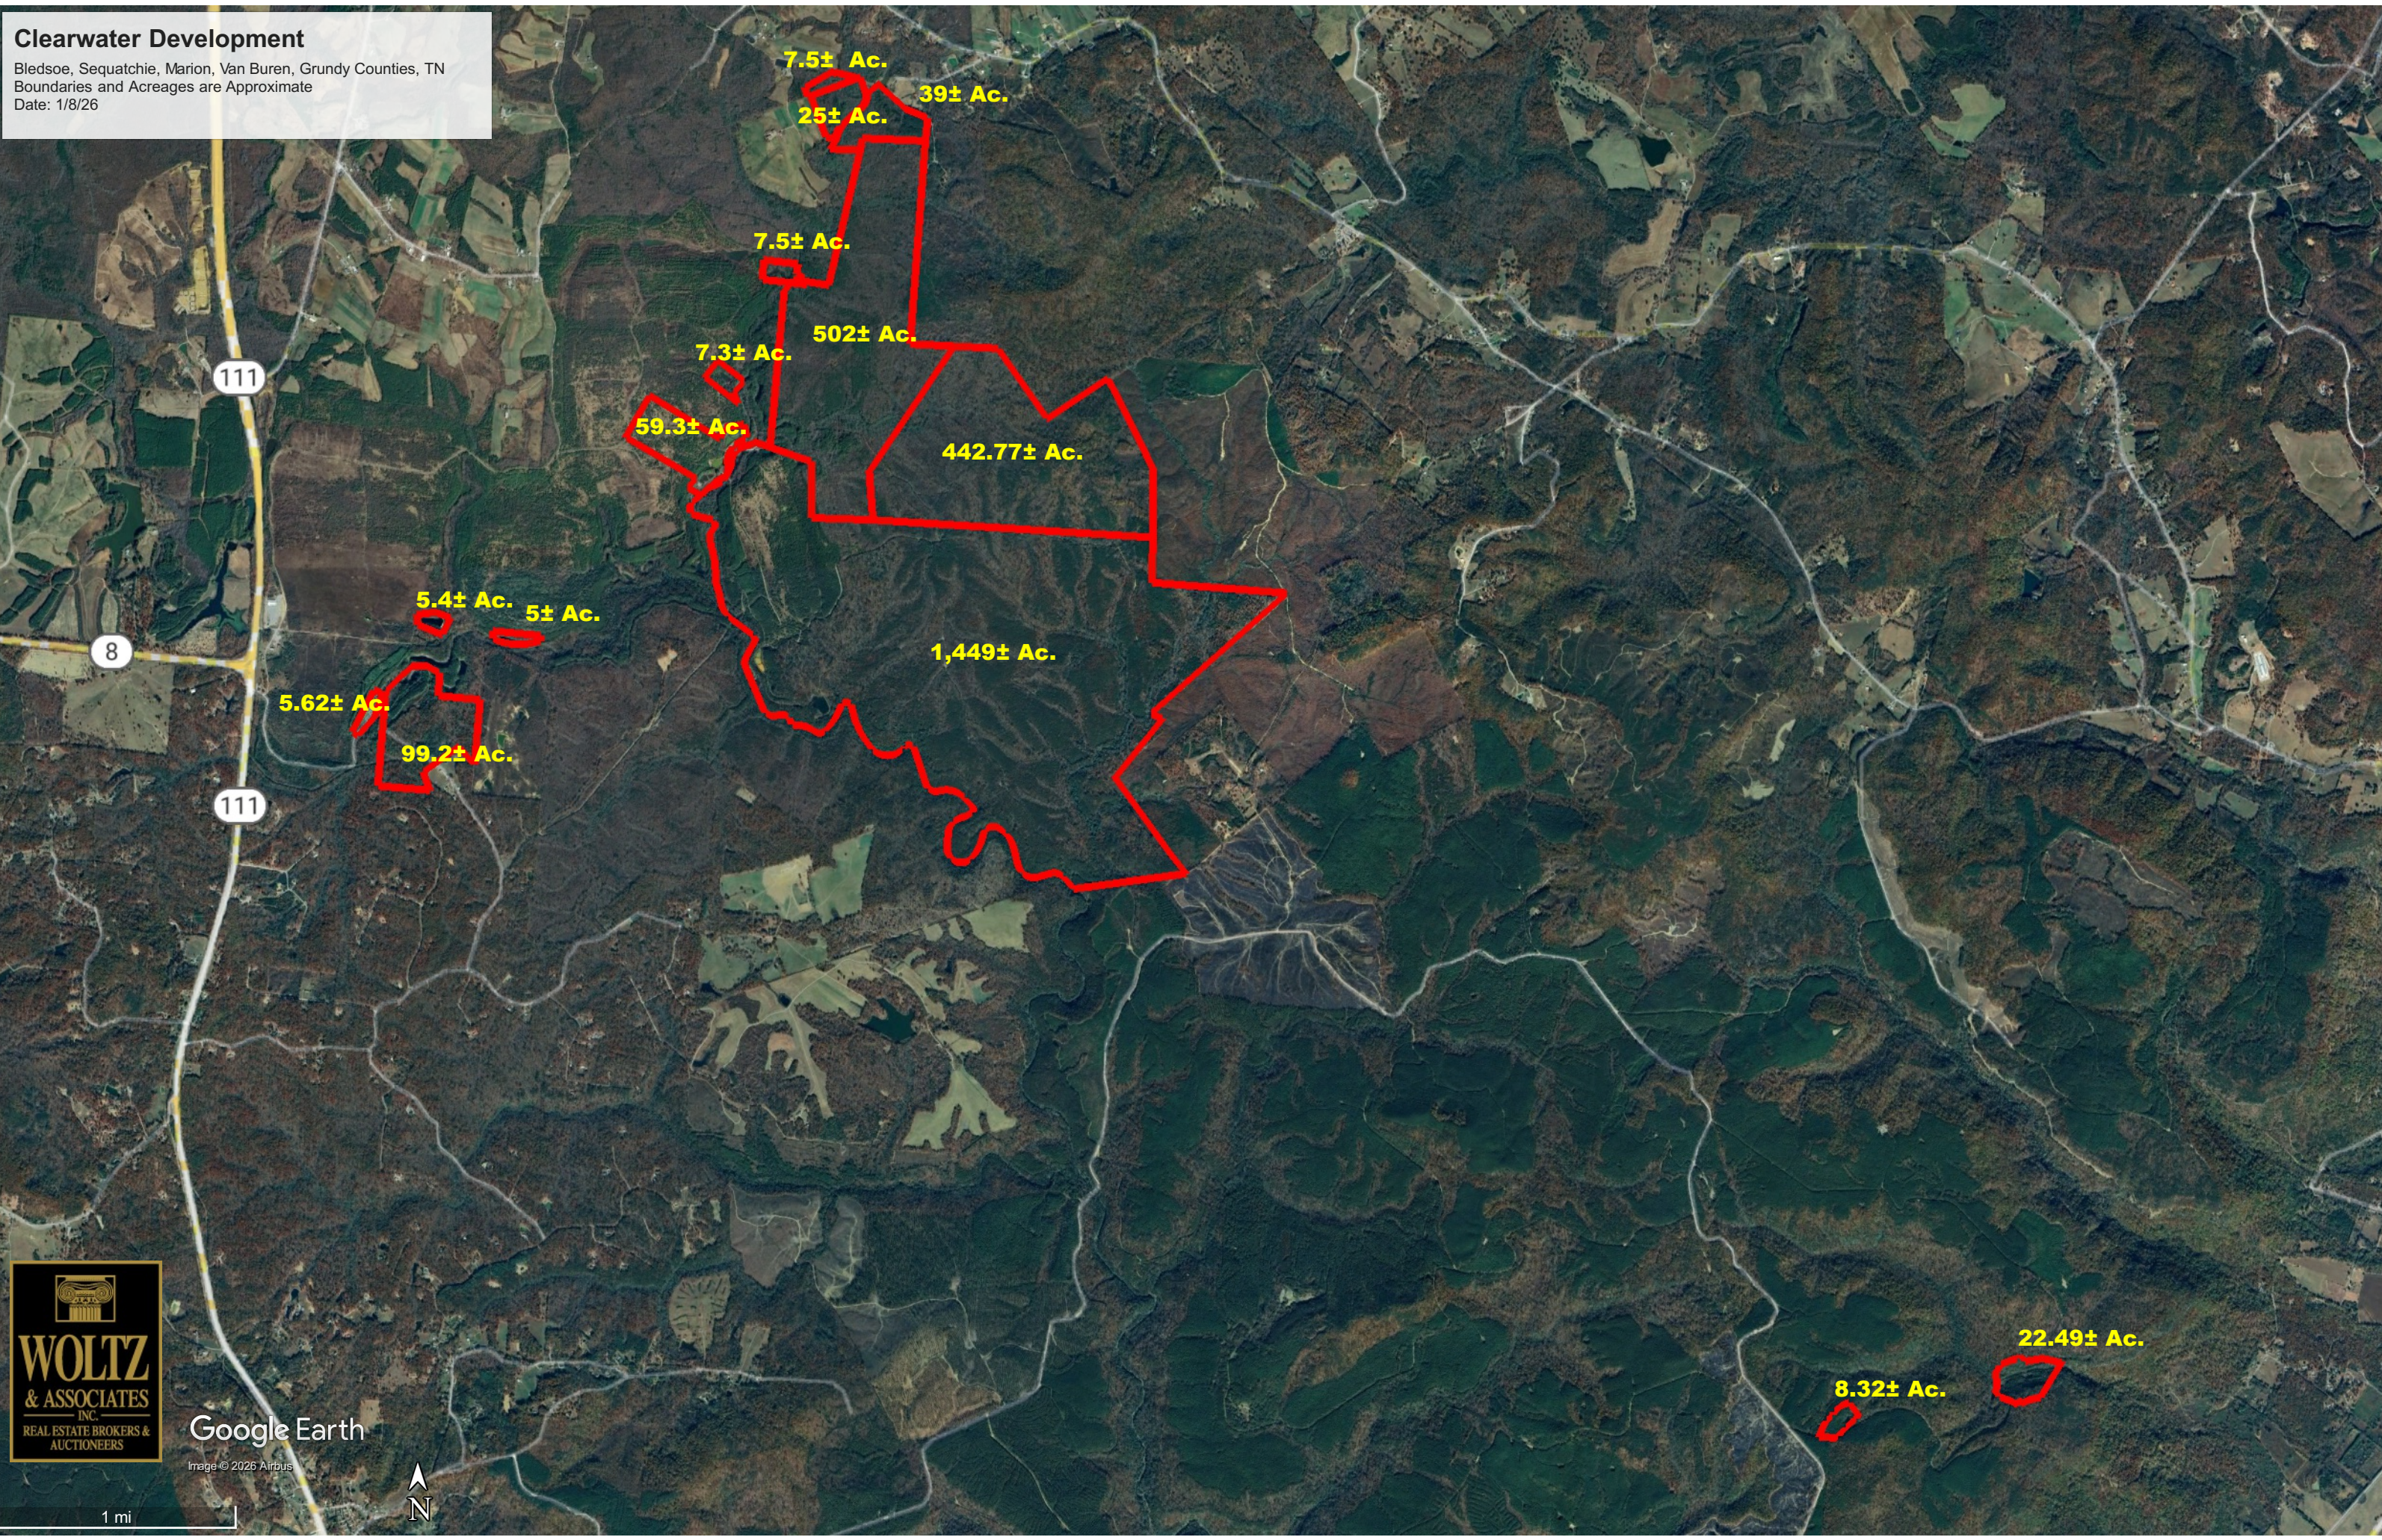

Clearwater Development

Bledsoe, Sequatchie, Marion, Van Buren, Grundy Counties, TN
Boundaries and Acreages are Approximate
Date: 1/8/26

Google Earth

Image © 2026 Airbus

1 mi