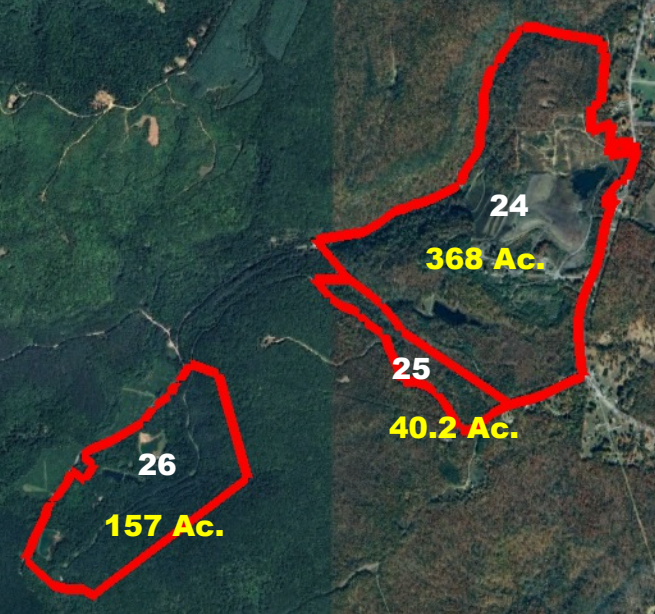

# Clearwater Development

Bledsoe, Sequatchie, Marion, Van Buren, Grundy Counties, TN  
Boundaries and Acreages are Approximate  
Date: 1/8/26

Google Earth

Image © 2026 Airbus

1 mi