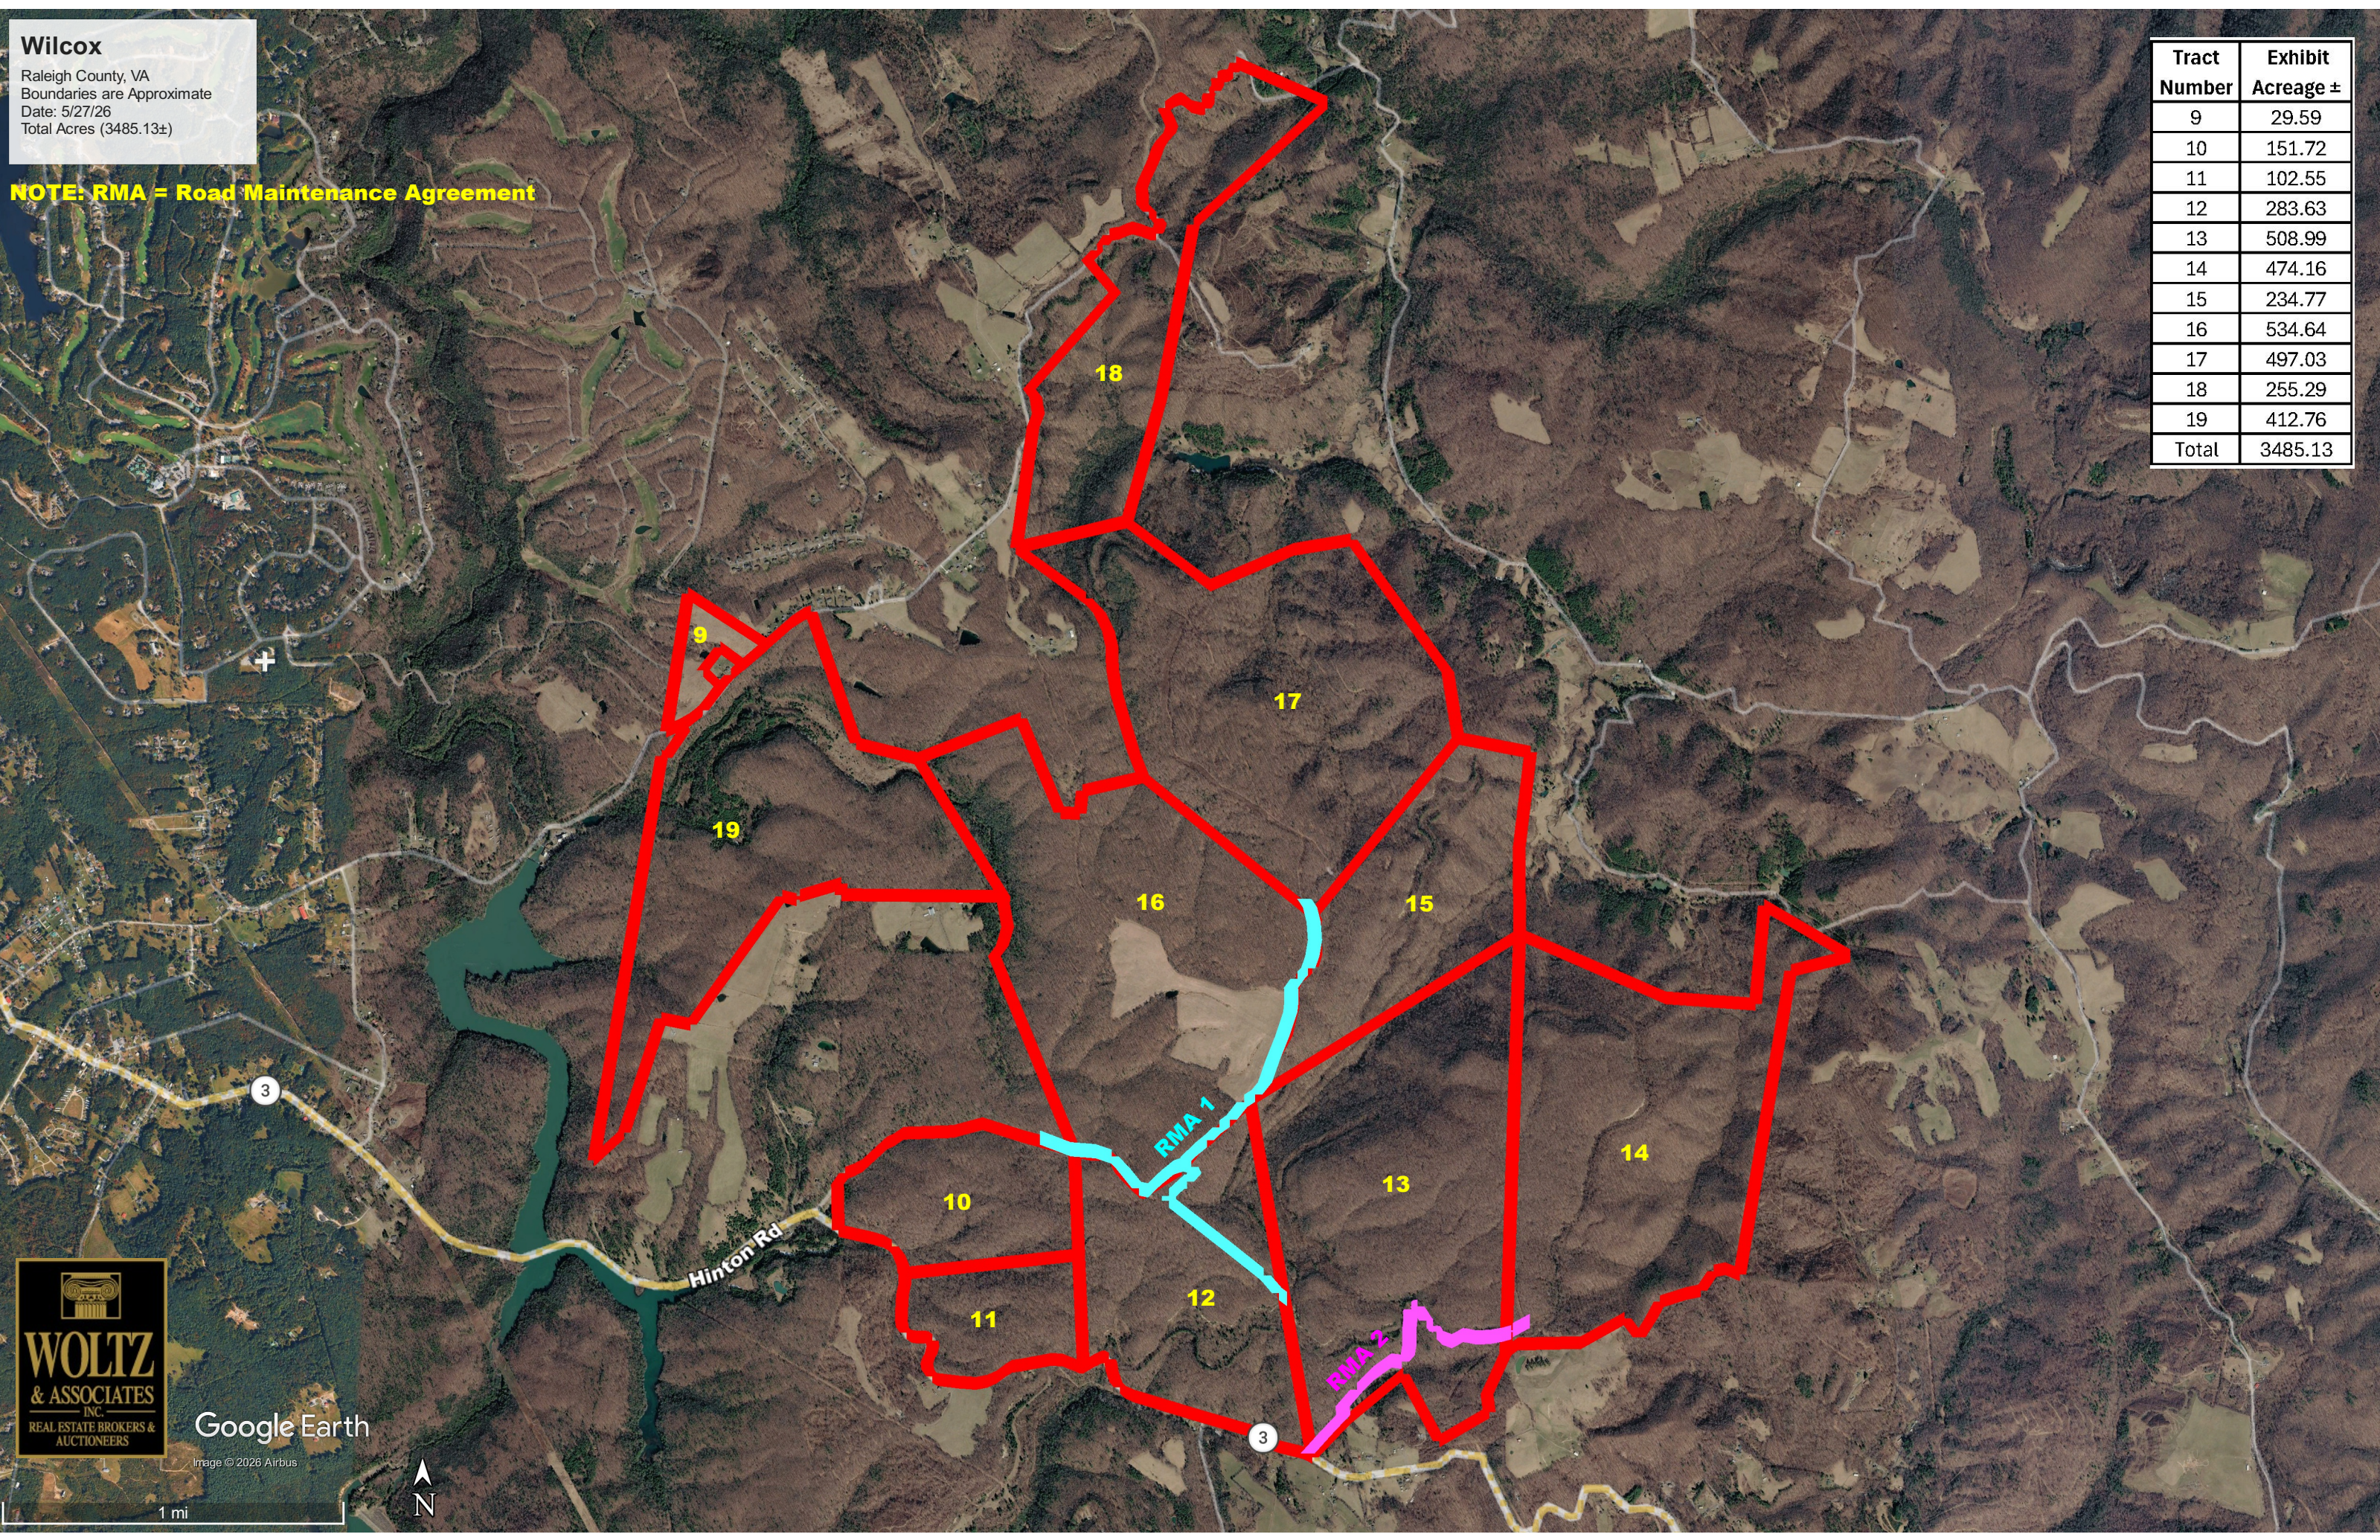

**Wilcox**

Raleigh County, VA  
Boundaries are Approximate  
Date: 5/27/26  
Total Acres (3485.13±)

**NOTE: RMA = Road Maintenance Agreement**

Tract Number	Exhibit Acreage ±
9	29.59
10	151.72
11	102.55
12	283.63
13	508.99
14	474.16
15	234.77
16	534.64
17	497.03
18	255.29
19	412.76
Total	3485.13

Google Earth

Image © 2026 Airbus

1 mi