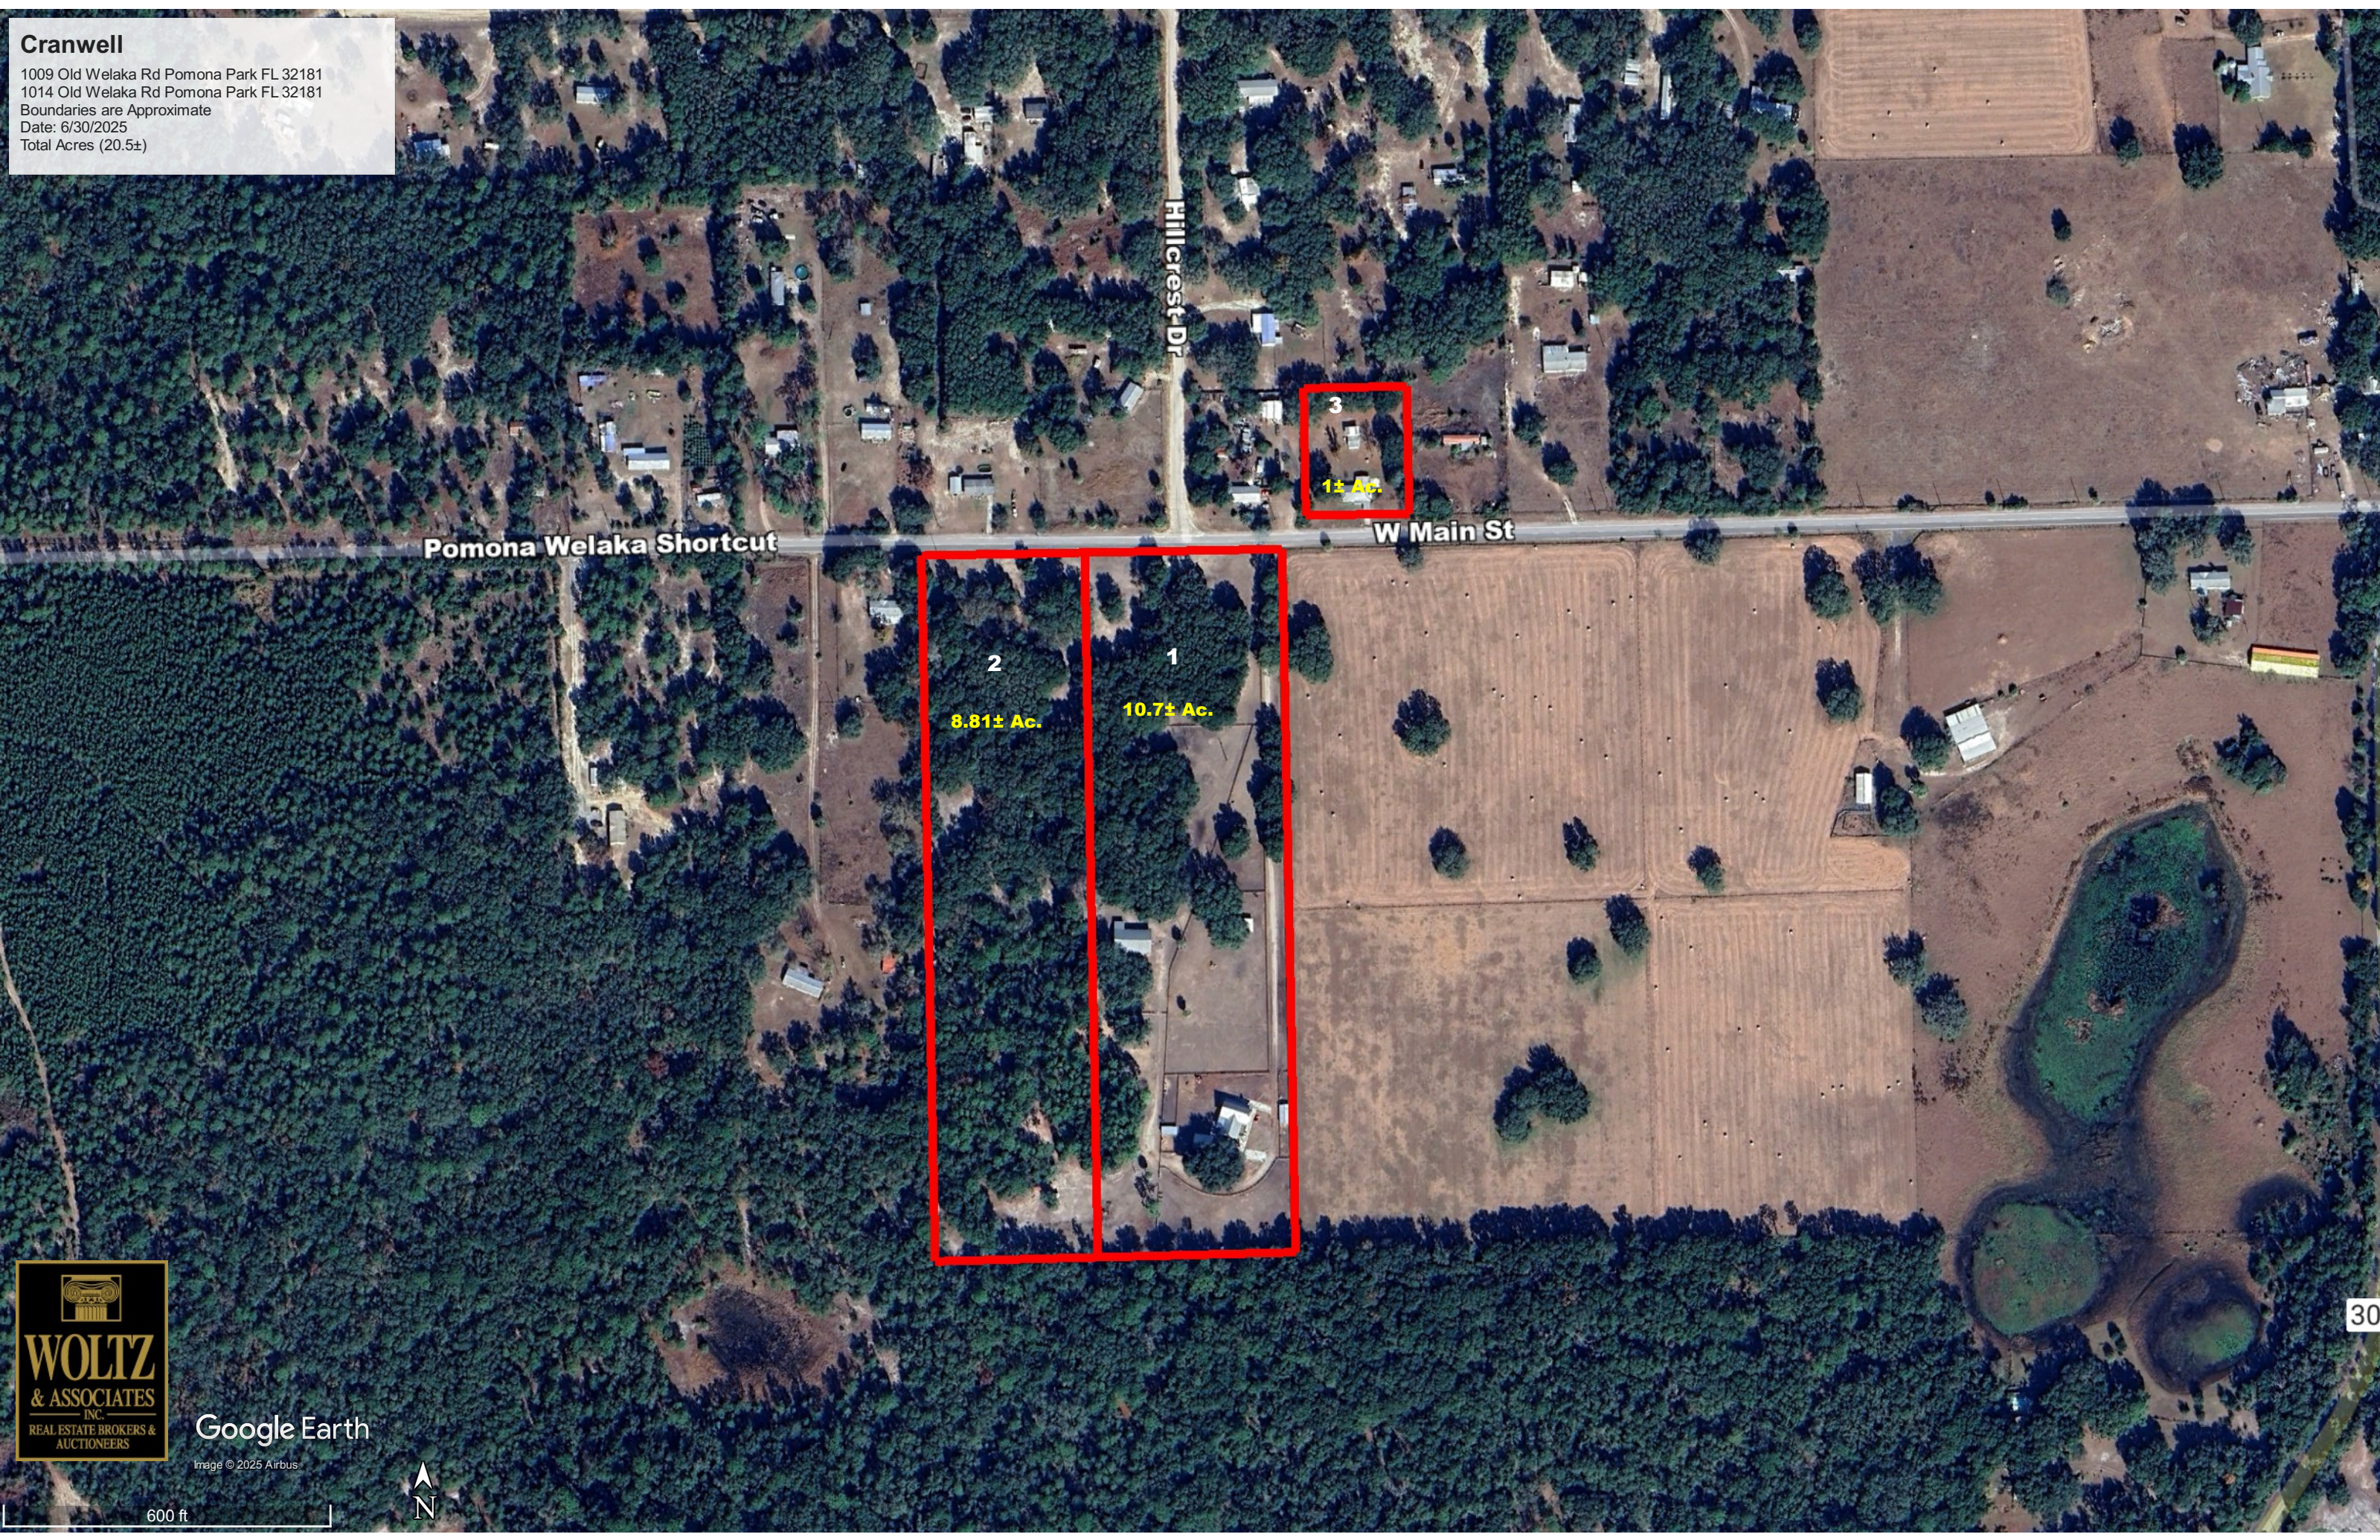

Cranwell

1009 Old Welaka Rd Pomona Park FL 32181
1014 Old Welaka Rd Pomona Park FL 32181
Boundaries are Approximate
Date: 6/30/2025
Total Acres (20.5±)

Hillcrest Dr

Pomona Welaka Shortcut

W Main St

3
1± Ac.

2
8.81± Ac.

1
10.7± Ac.

30

Google Earth

Image © 2025 Airbus

600 ft