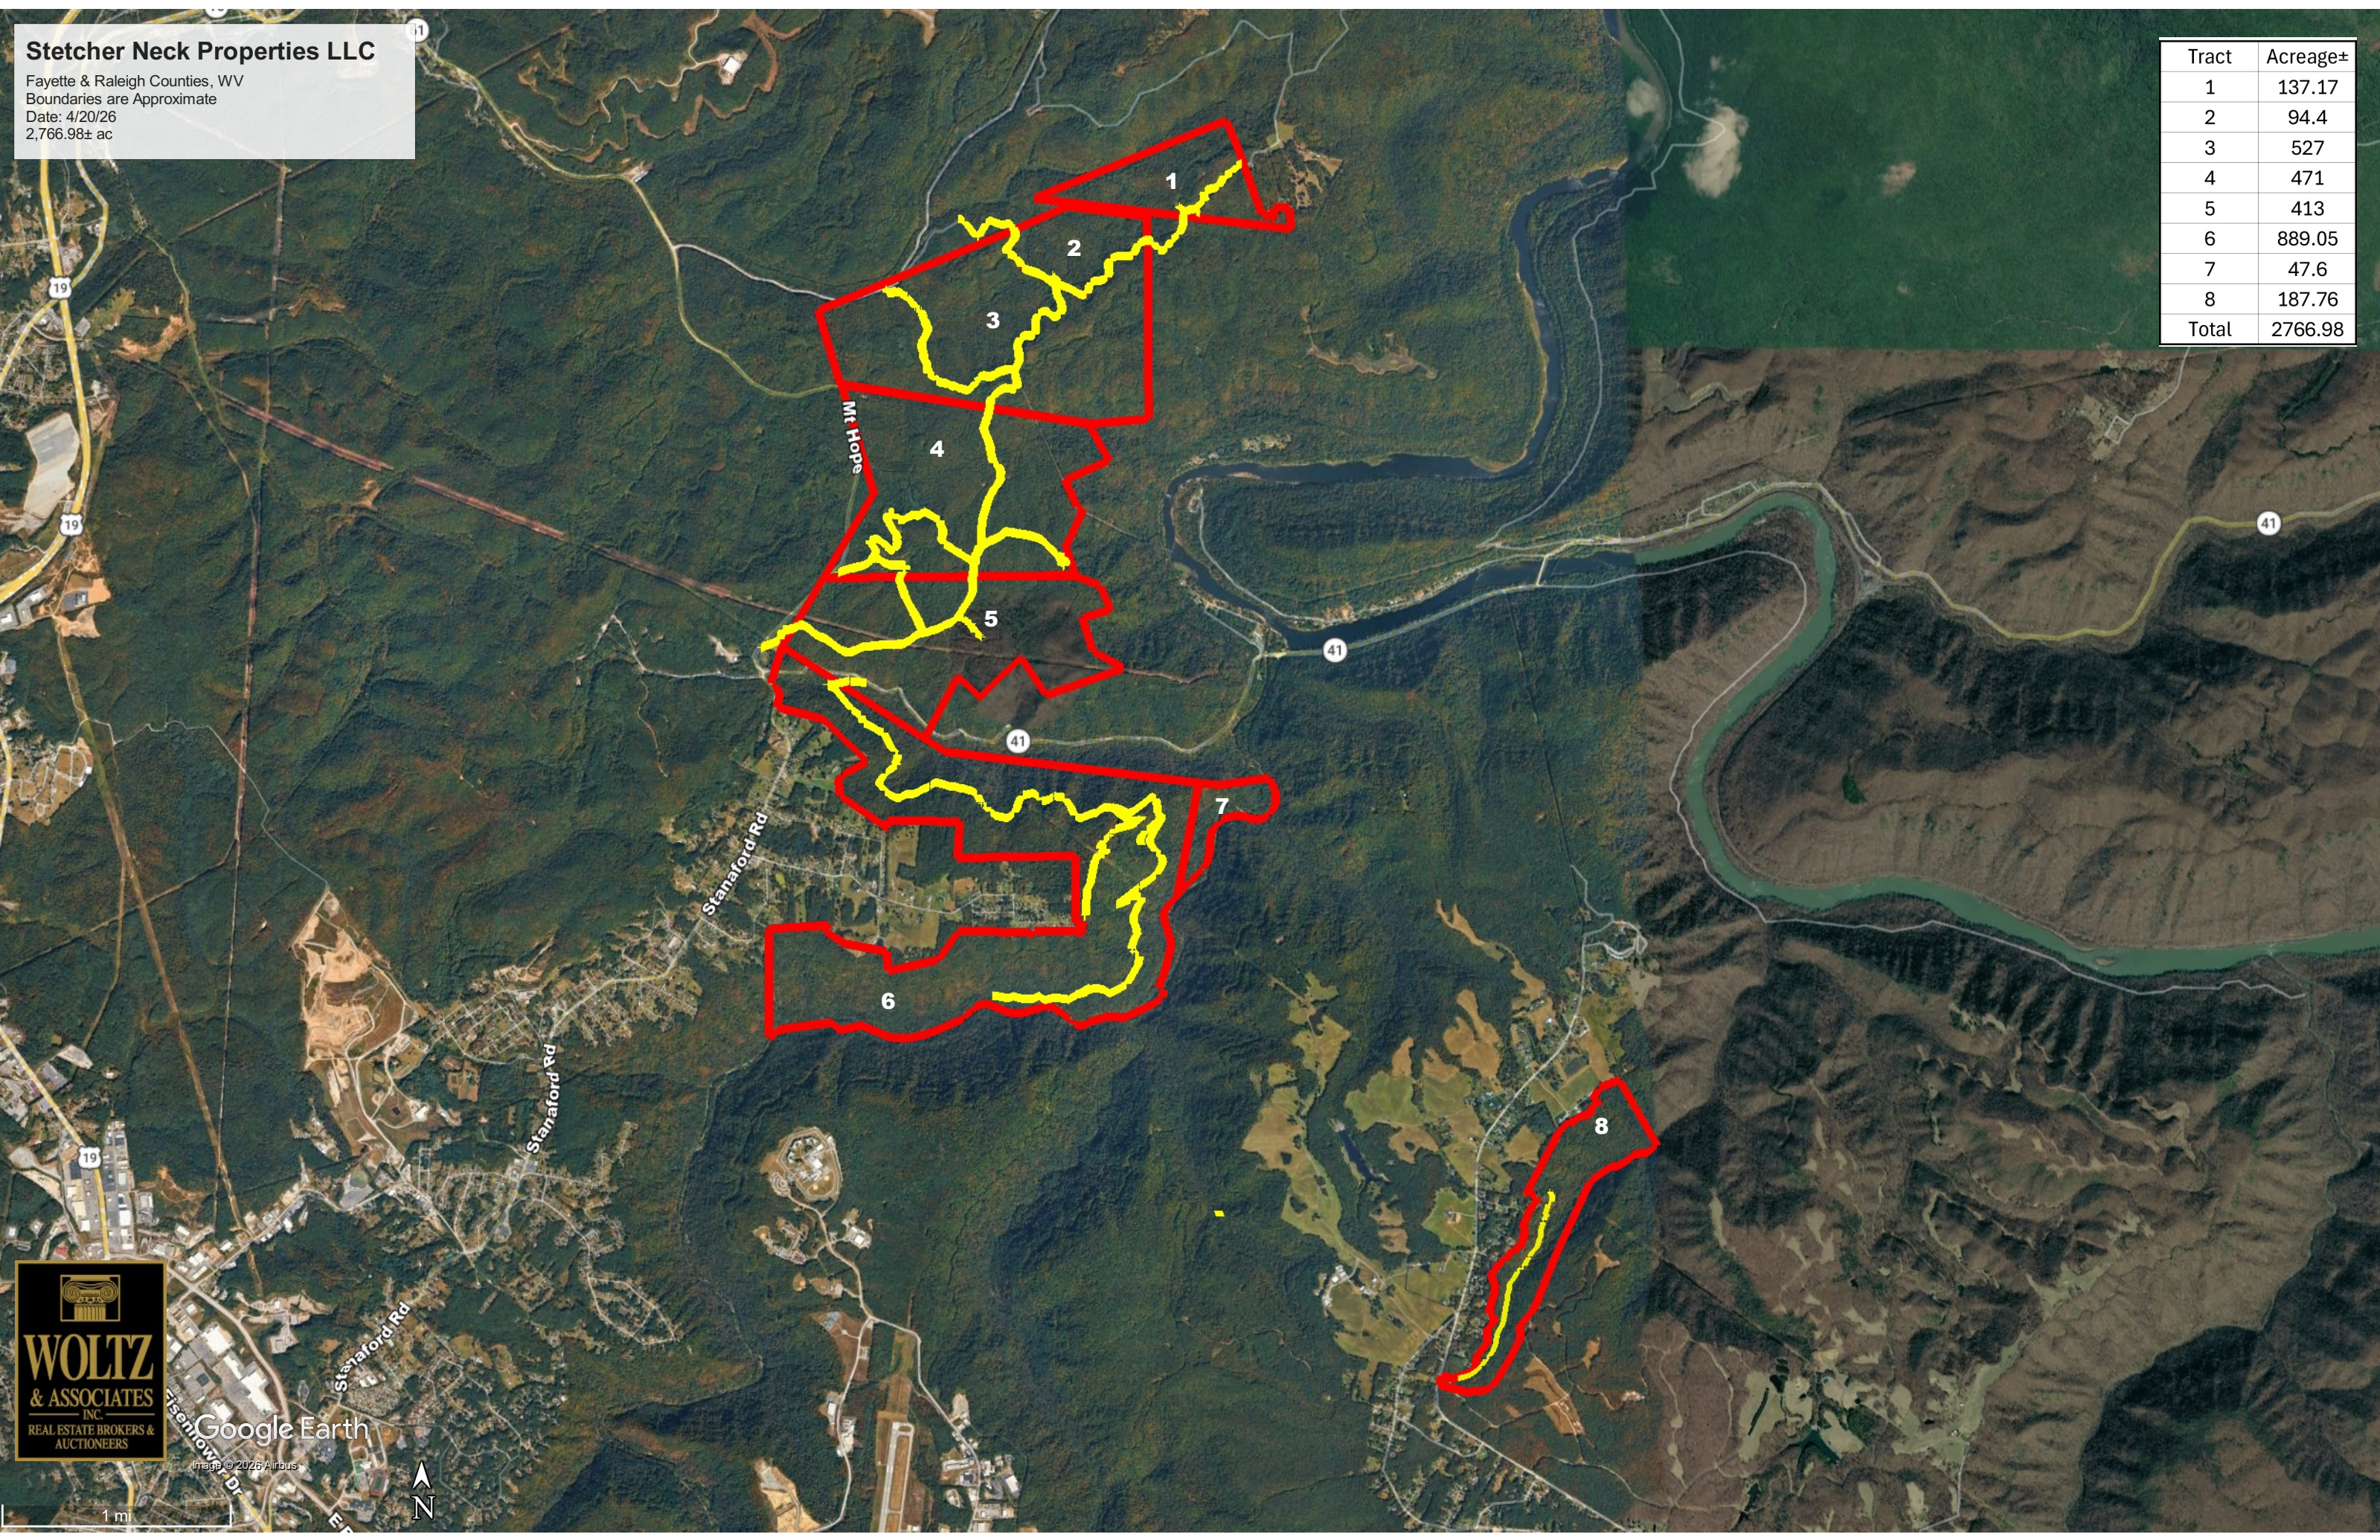

Stetcher Neck Properties LLC

Fayette & Raleigh Counties, WV
Boundaries are Approximate
Date: 4/20/26
2,766.98± ac

Tract	Acreage±
1	137.17
2	94.4
3	527
4	471
5	413
6	889.05
7	47.6
8	187.76
Total	2766.98

Google Earth

Image © 2026 Airbus

1 mi