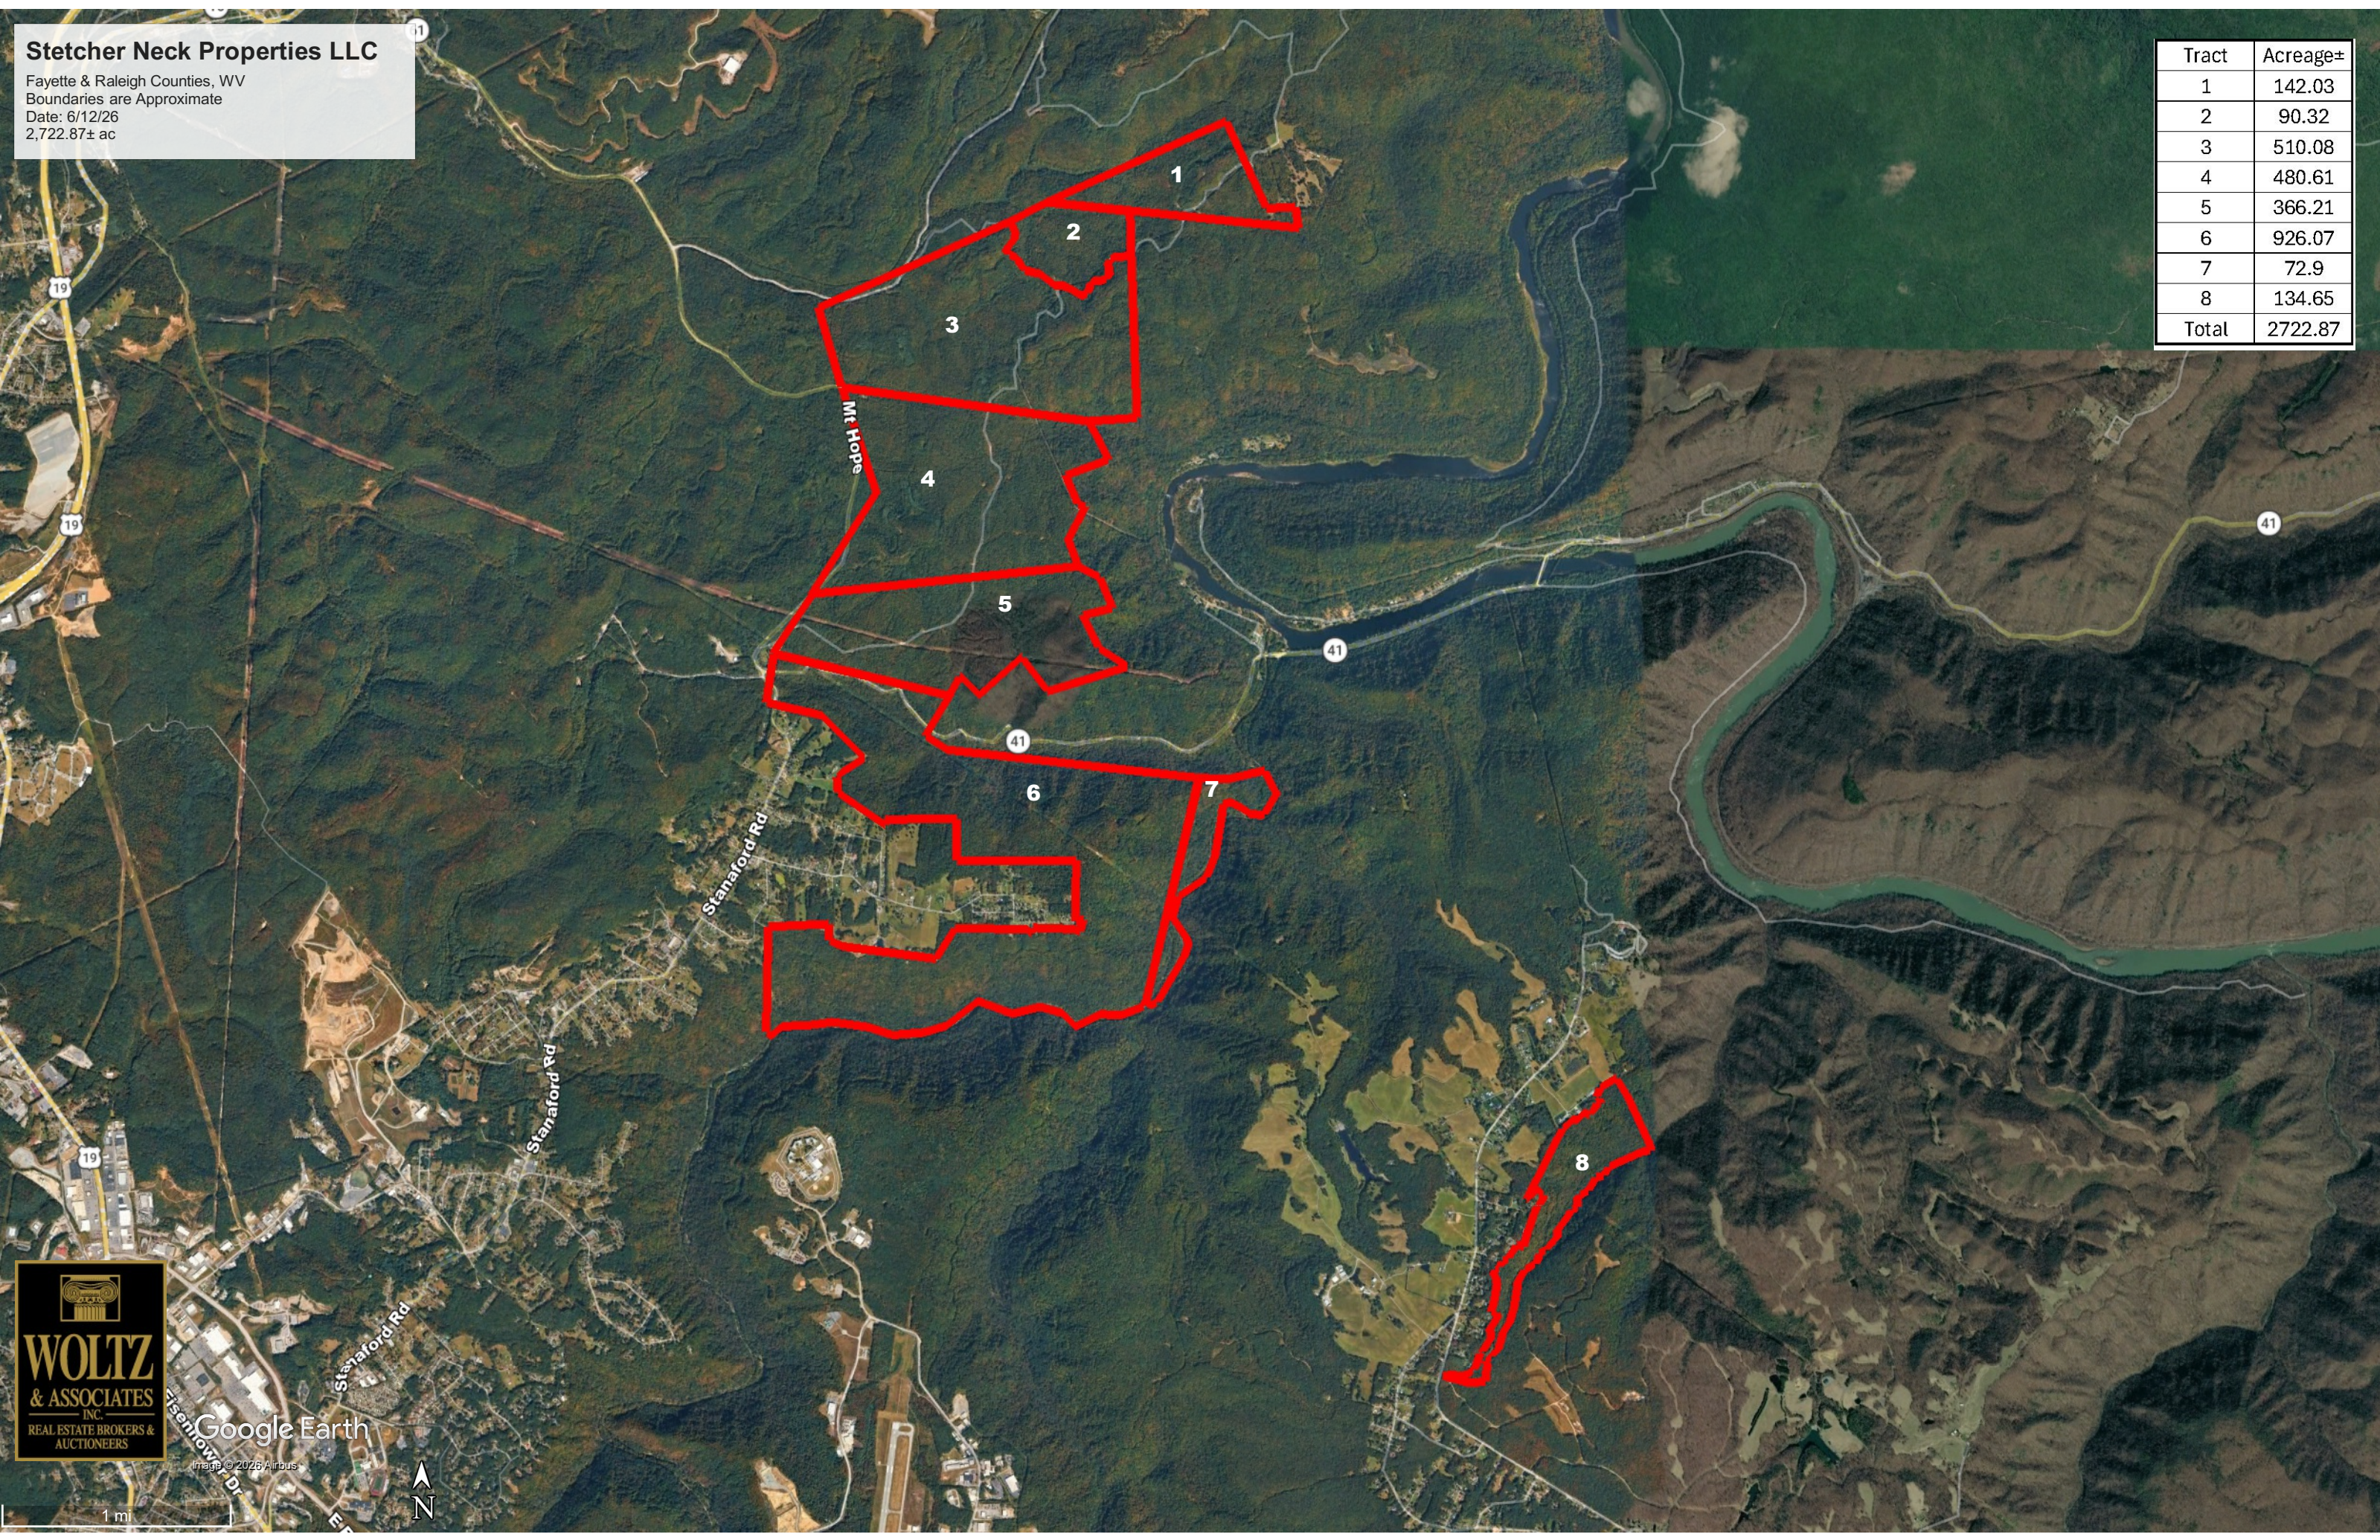

# Stetcher Neck Properties LLC

Fayette & Raleigh Counties, WV  
Boundaries are Approximate  
Date: 6/12/26  
2,722.87± ac

Tract	Acreage±
1	142.03
2	90.32
3	510.08
4	480.61
5	366.21
6	926.07
7	72.9
8	134.65
Total	2722.87

Google Earth

Image © 2026 Airbus

1 mi