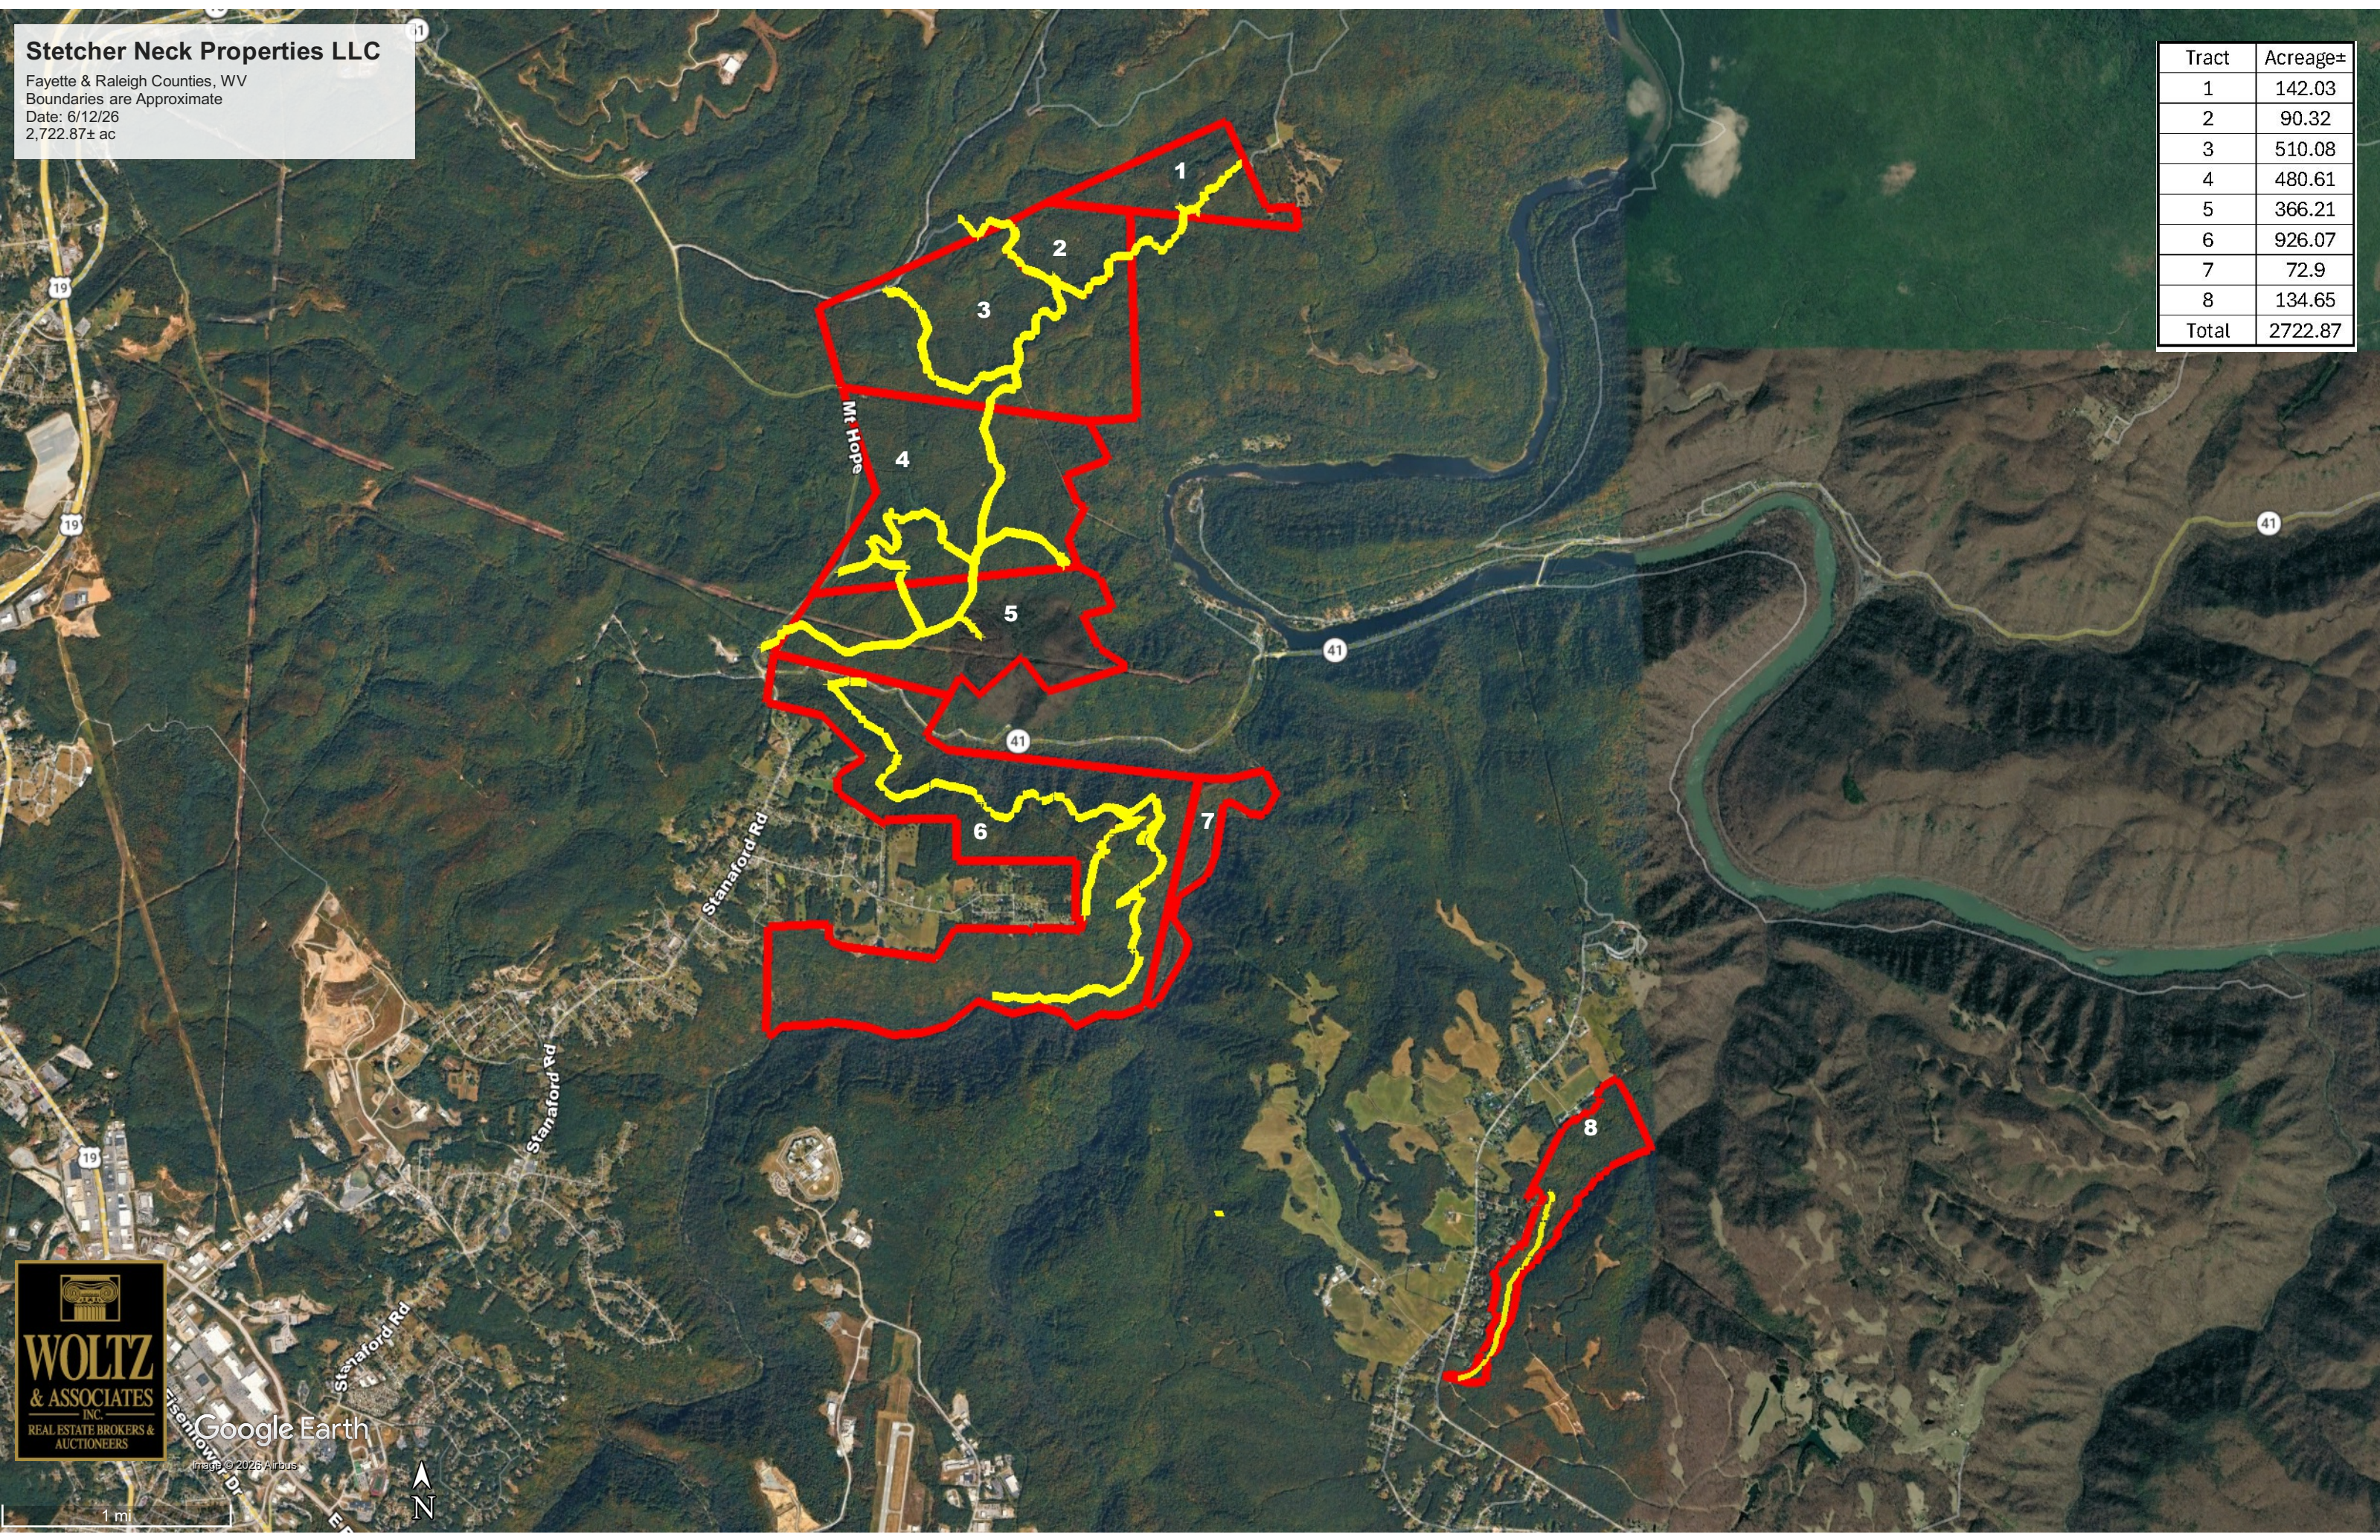

Stetcher Neck Properties LLC

Fayette & Raleigh Counties, WV
Boundaries are Approximate
Date: 6/12/26
2,722.87± ac

Tract	Acreage±
1	142.03
2	90.32
3	510.08
4	480.61
5	366.21
6	926.07
7	72.9
8	134.65
Total	2722.87

Google Earth

Image © 2026 Airbus

1 mi