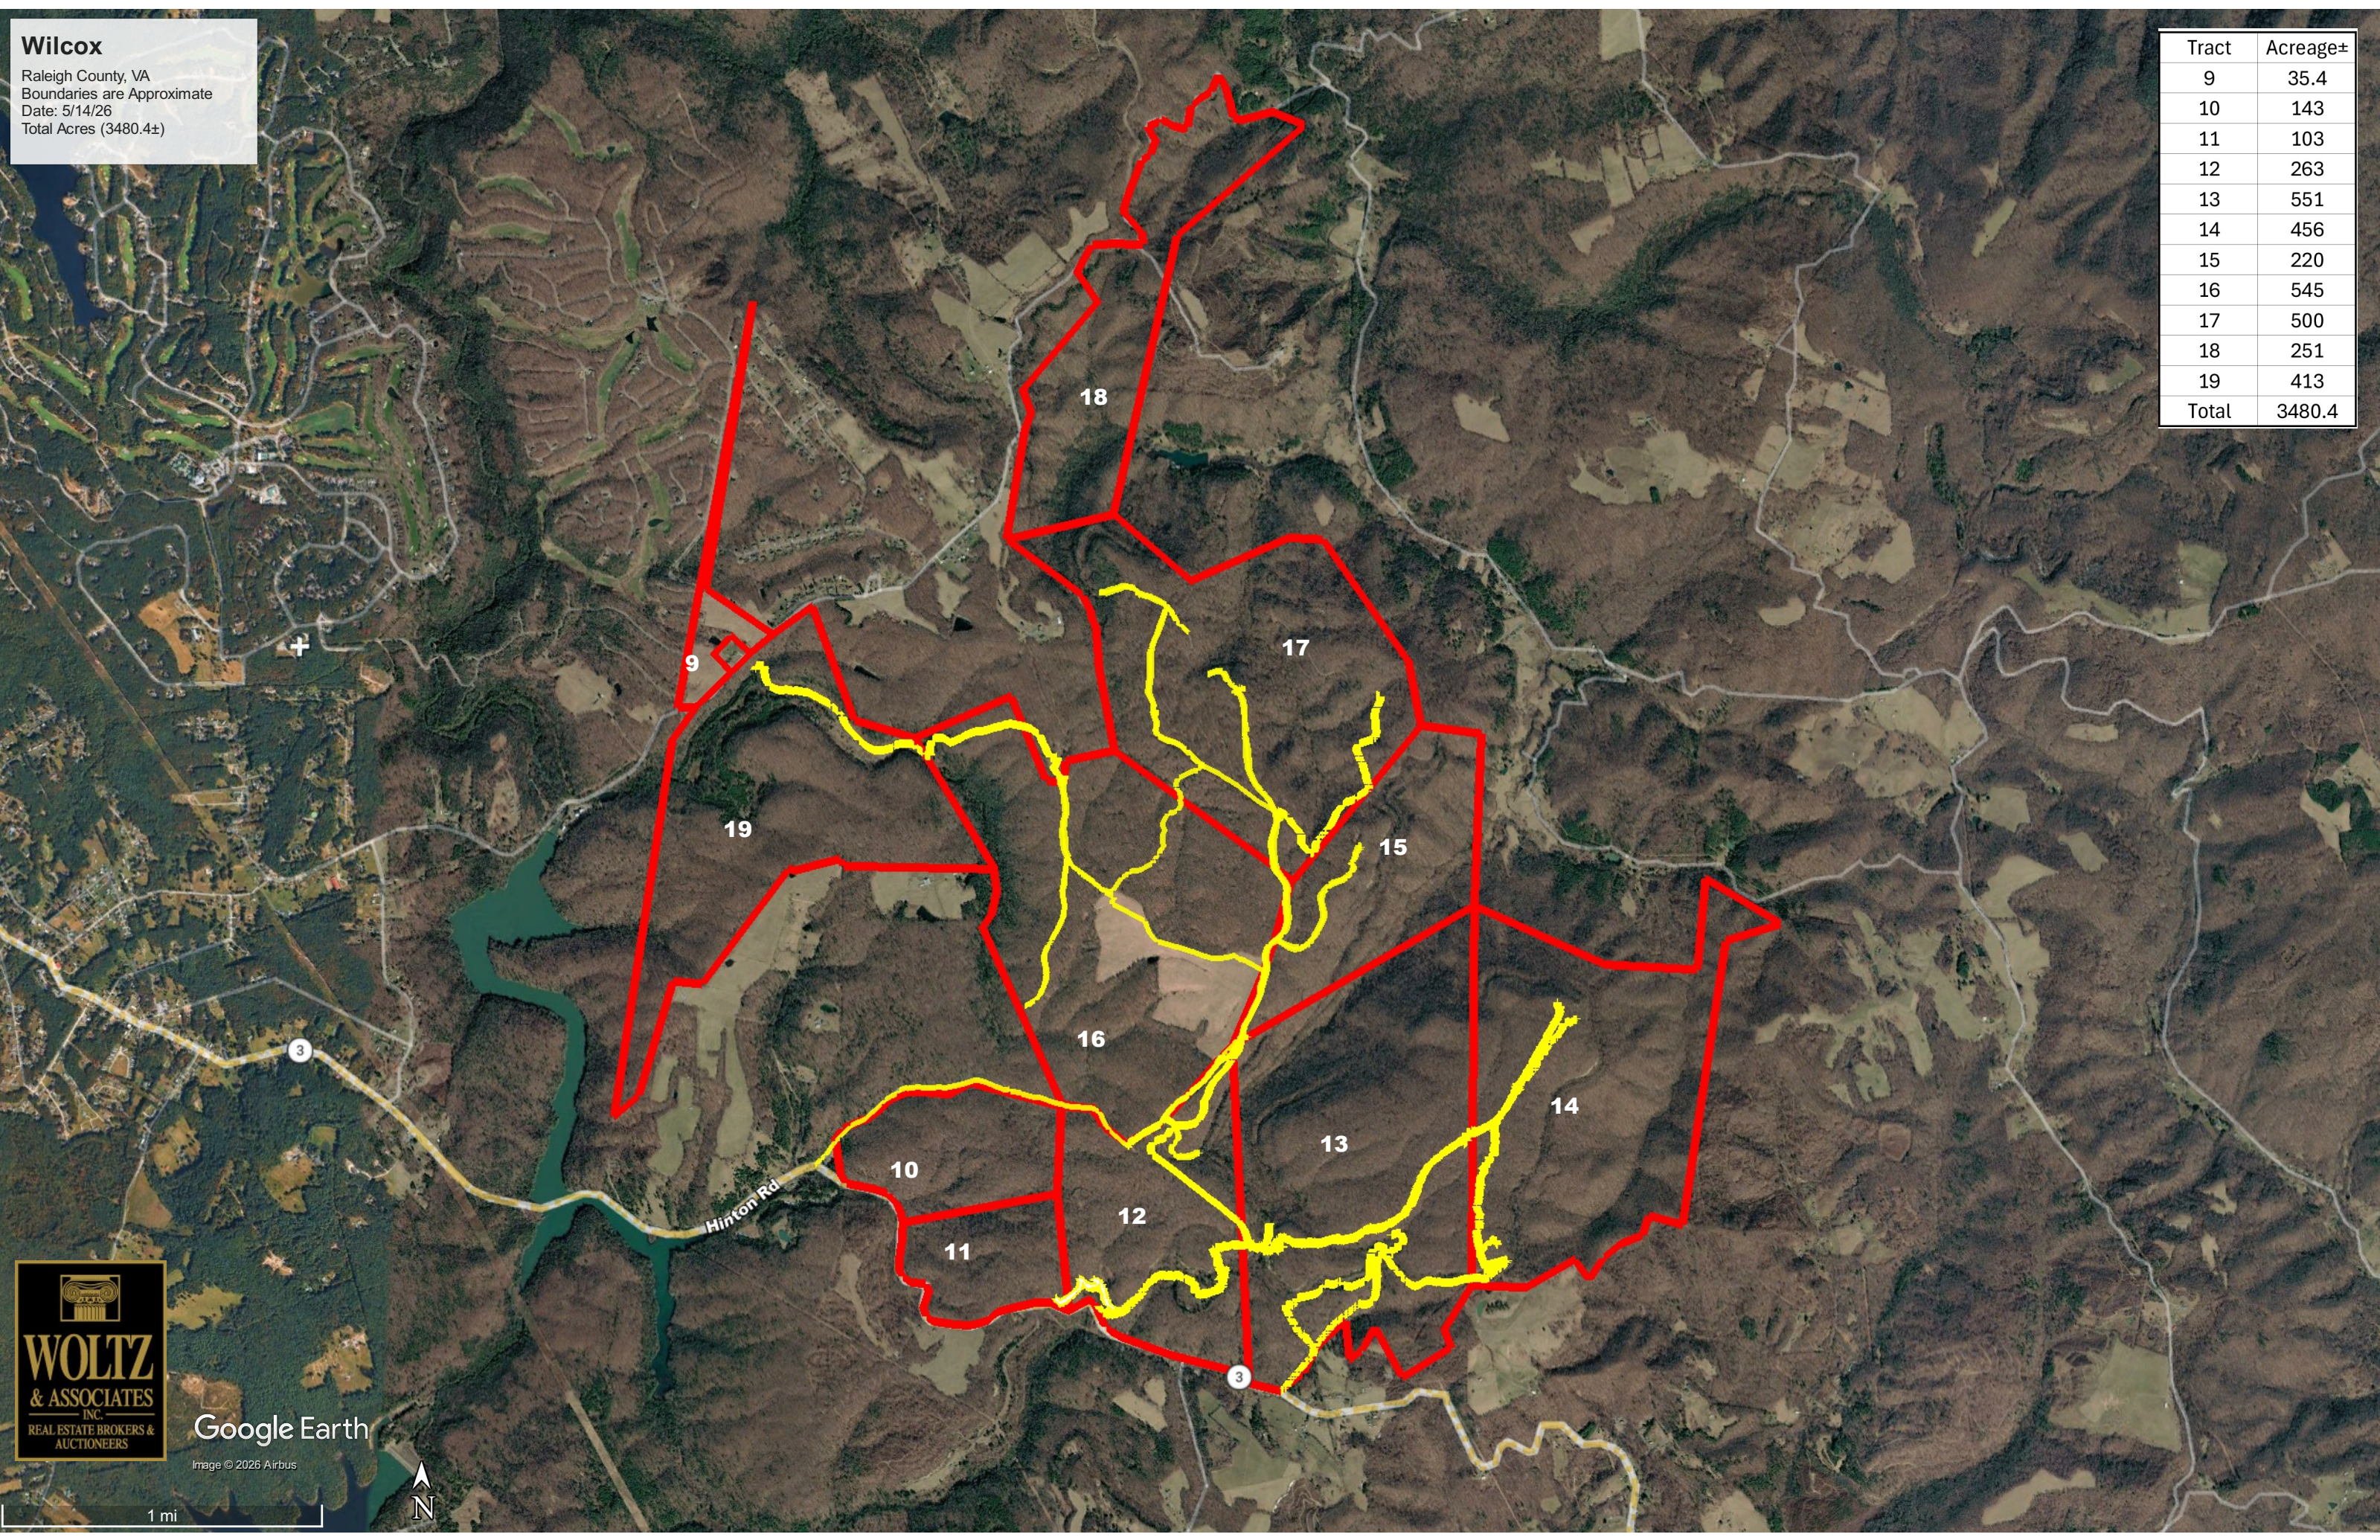

Wilcox

Raleigh County, VA
Boundaries are Approximate
Date: 5/14/26
Total Acres (3480.4±)

Tract	Acreage±
9	35.4
10	143
11	103
12	263
13	551
14	456
15	220
16	545
17	500
18	251
19	413
Total	3480.4

Google Earth

Image © 2026 Airbus

1 mi