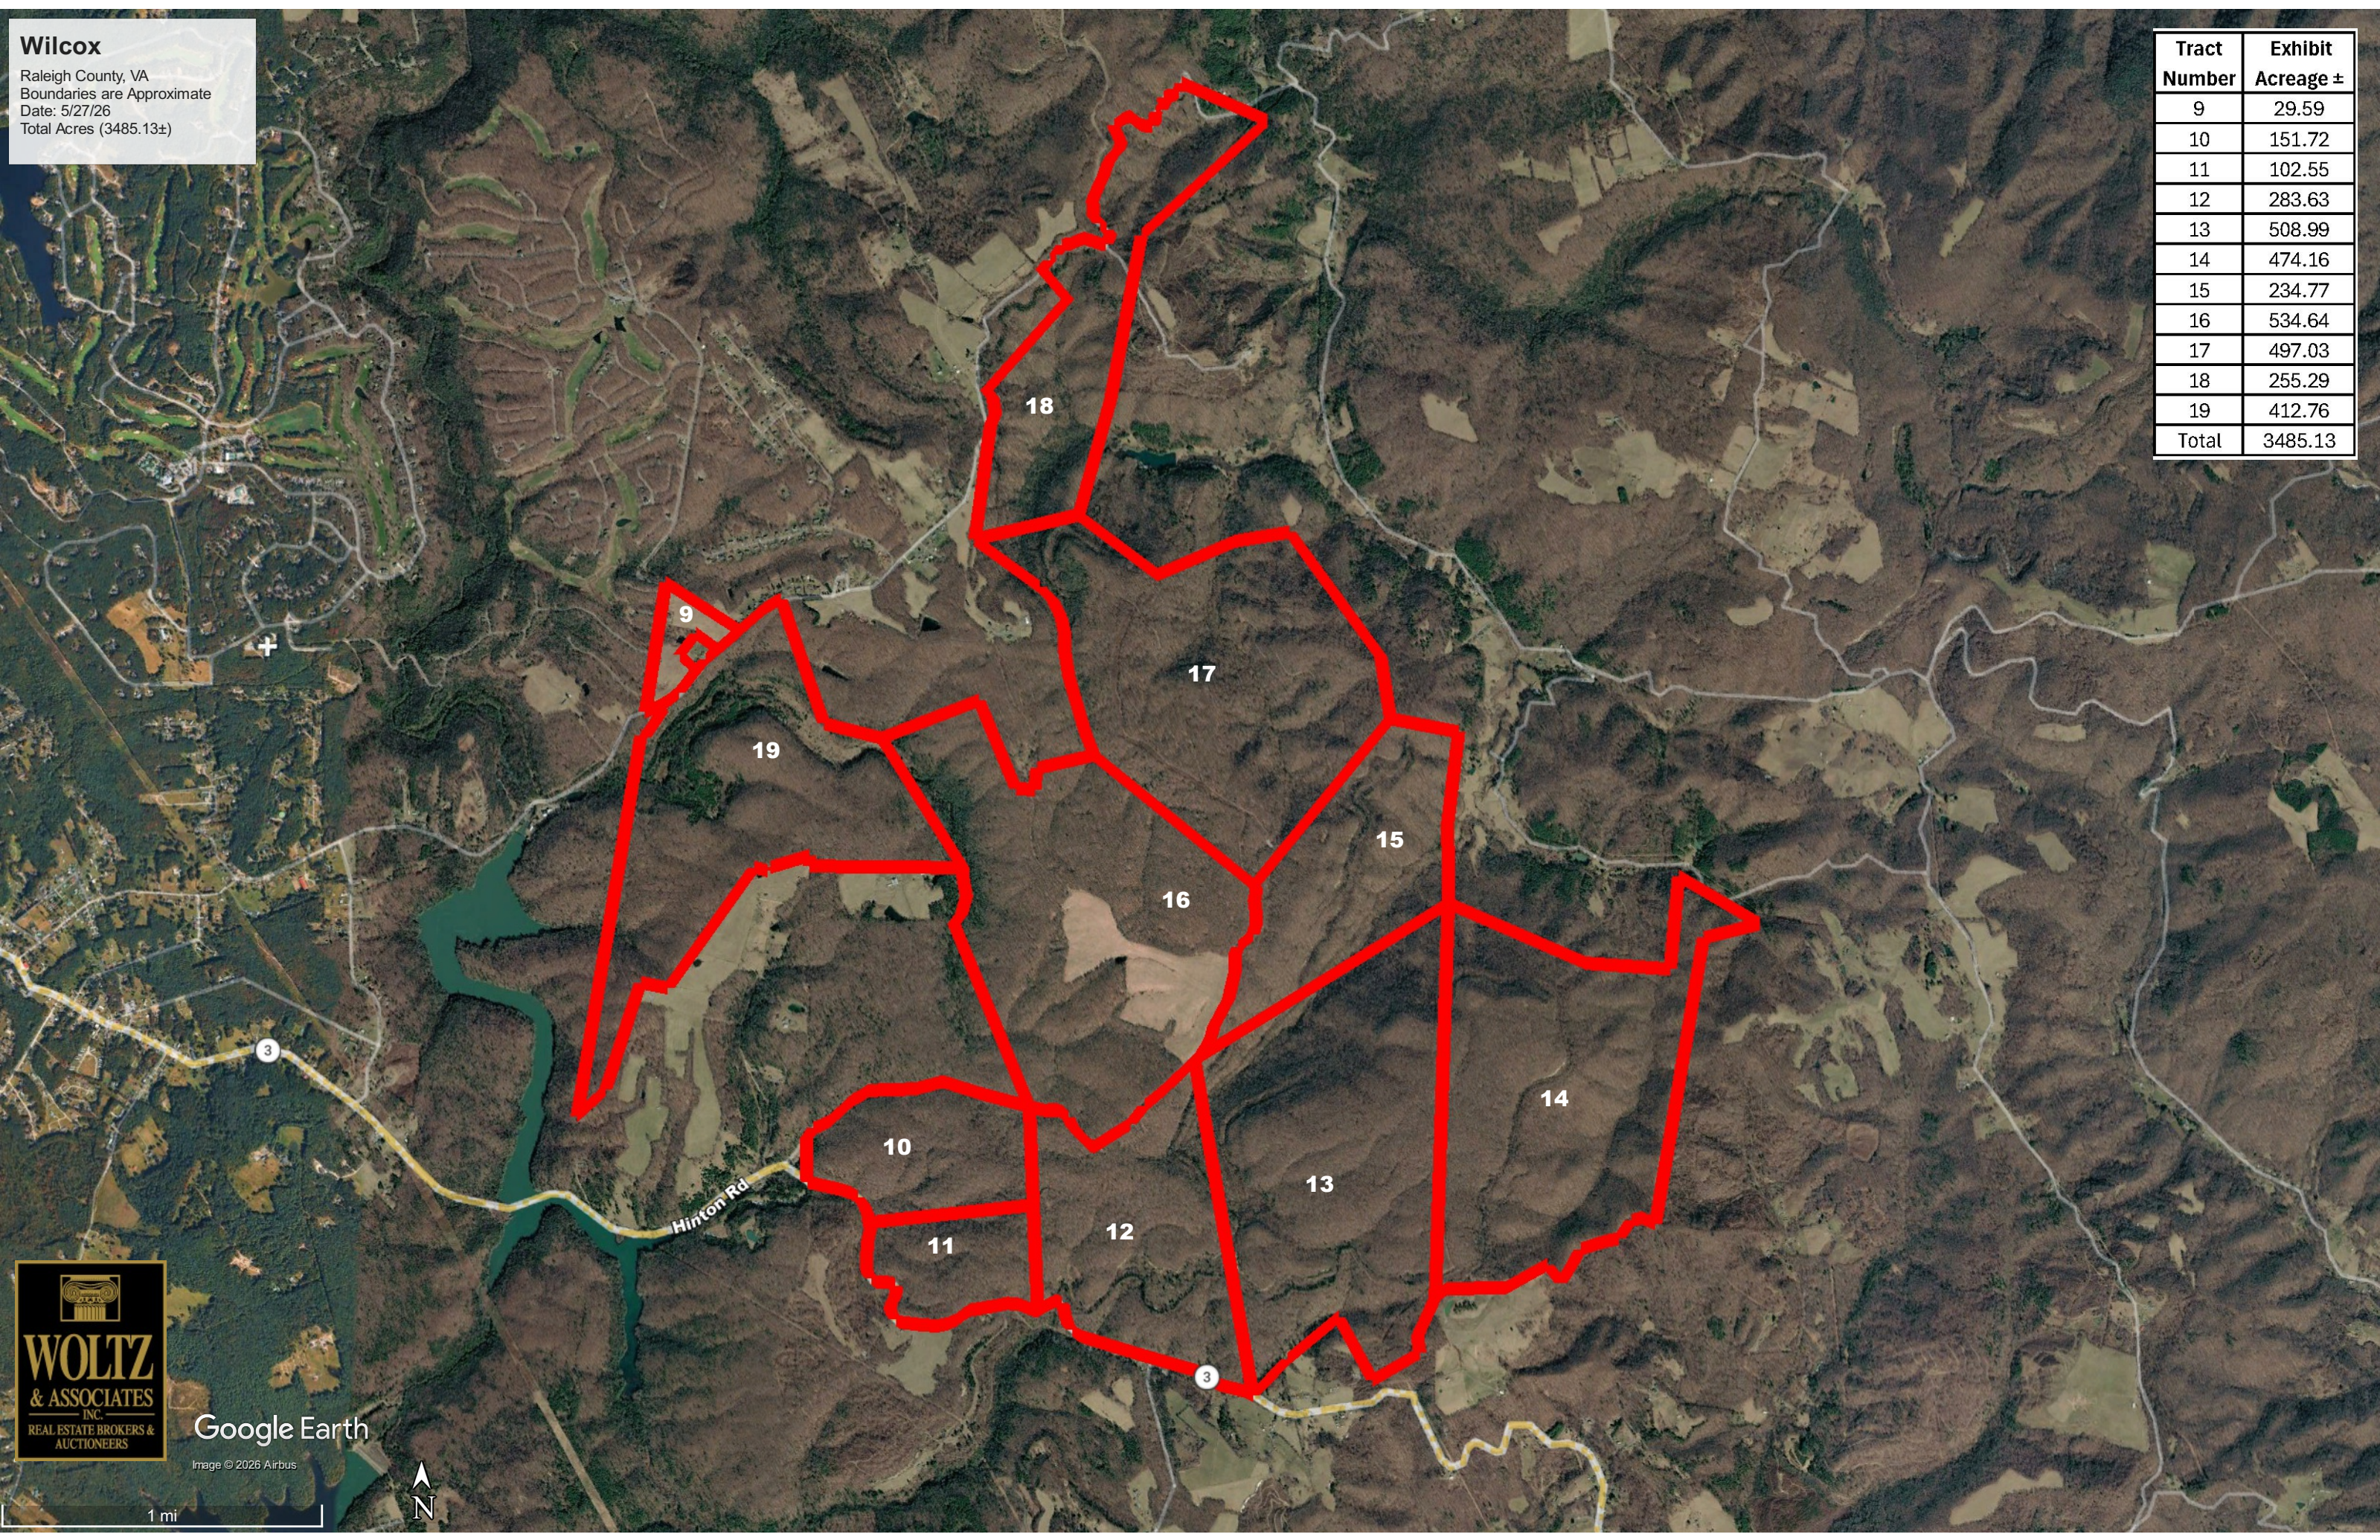

# Wilcox

Raleigh County, VA  
Boundaries are Approximate  
Date: 5/27/26  
Total Acres (3485.13±)

Tract Number	Exhibit Acreage ±
9	29.59
10	151.72
11	102.55
12	283.63
13	508.99
14	474.16
15	234.77
16	534.64
17	497.03
18	255.29
19	412.76
Total	3485.13

Google Earth

Image © 2026 Airbus

1 mi