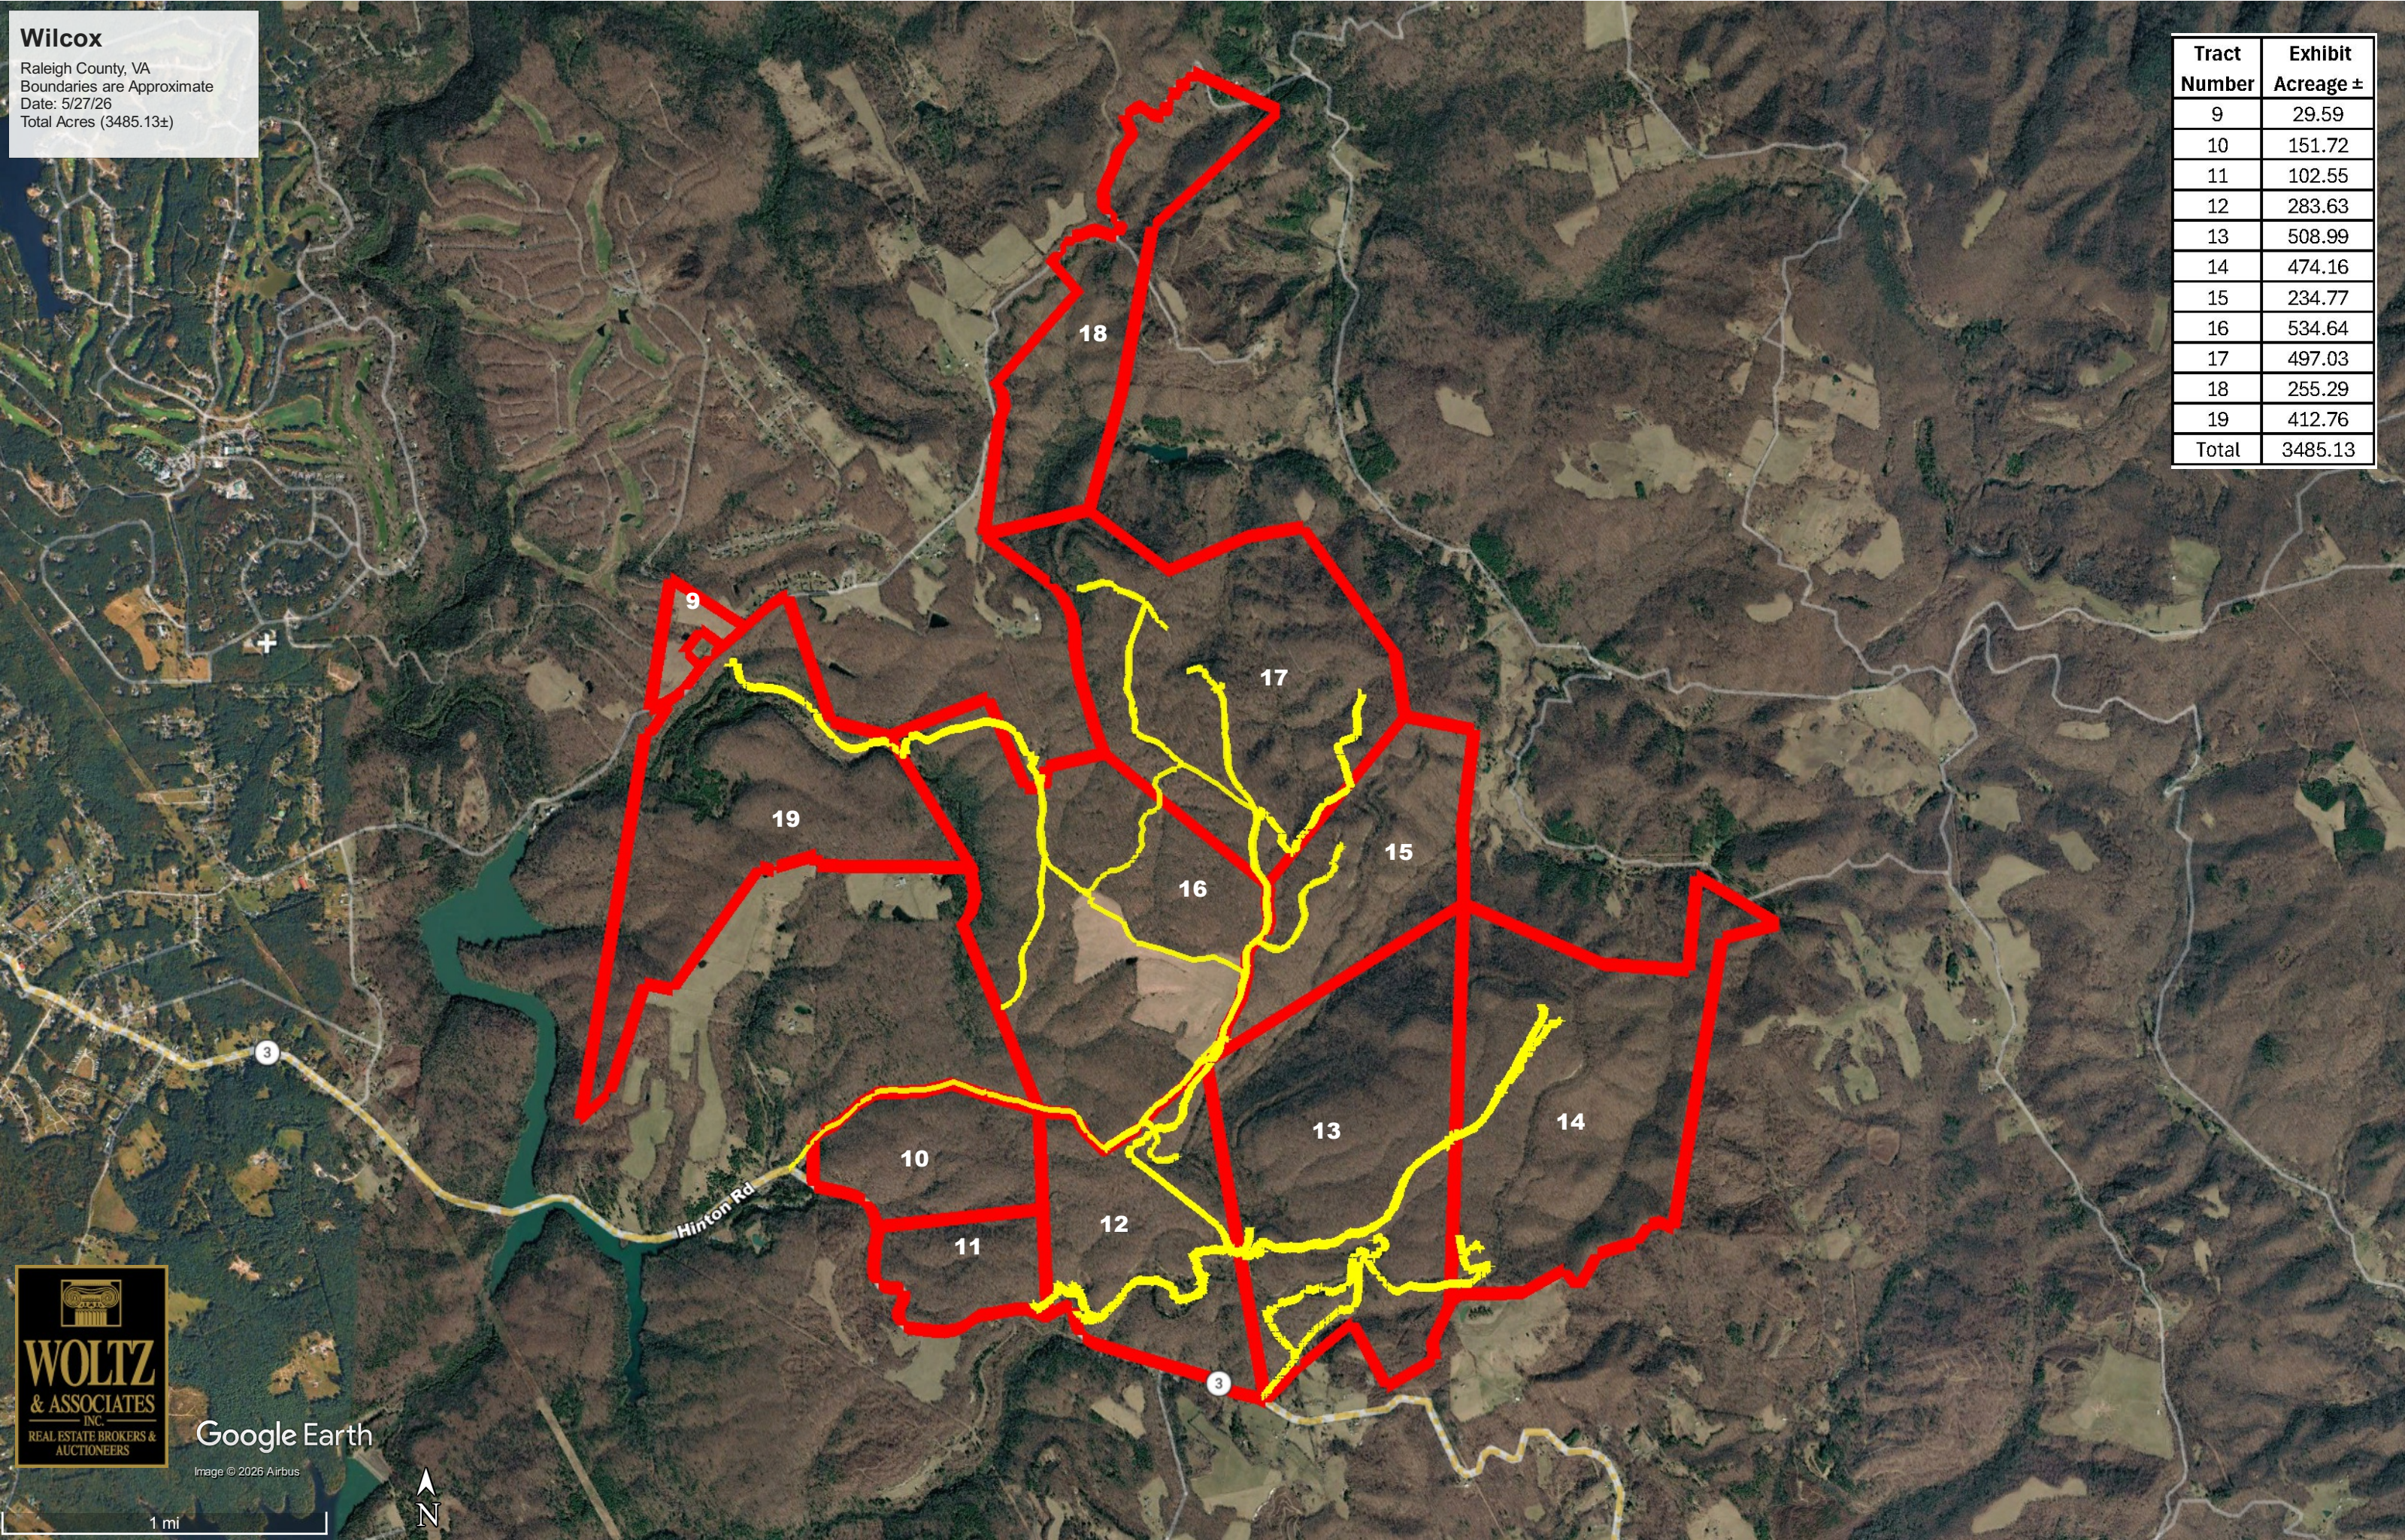

Wilcox
Raleigh County, VA
Boundaries are Approximate
Date: 5/27/26
Total Acres (3485.13±)

| Tract Number | Exhibit Acreage ± |
|--------------|-------------------|
| 9 | 29.59 |
| 10 | 151.72 |
| 11 | 102.55 |
| 12 | 283.63 |
| 13 | 508.99 |
| 14 | 474.16 |
| 15 | 234.77 |
| 16 | 534.64 |
| 17 | 497.03 |
| 18 | 255.29 |
| 19 | 412.76 |
| Total | 3485.13 |

Google Earth

Image © 2026 Airbus

1 mi