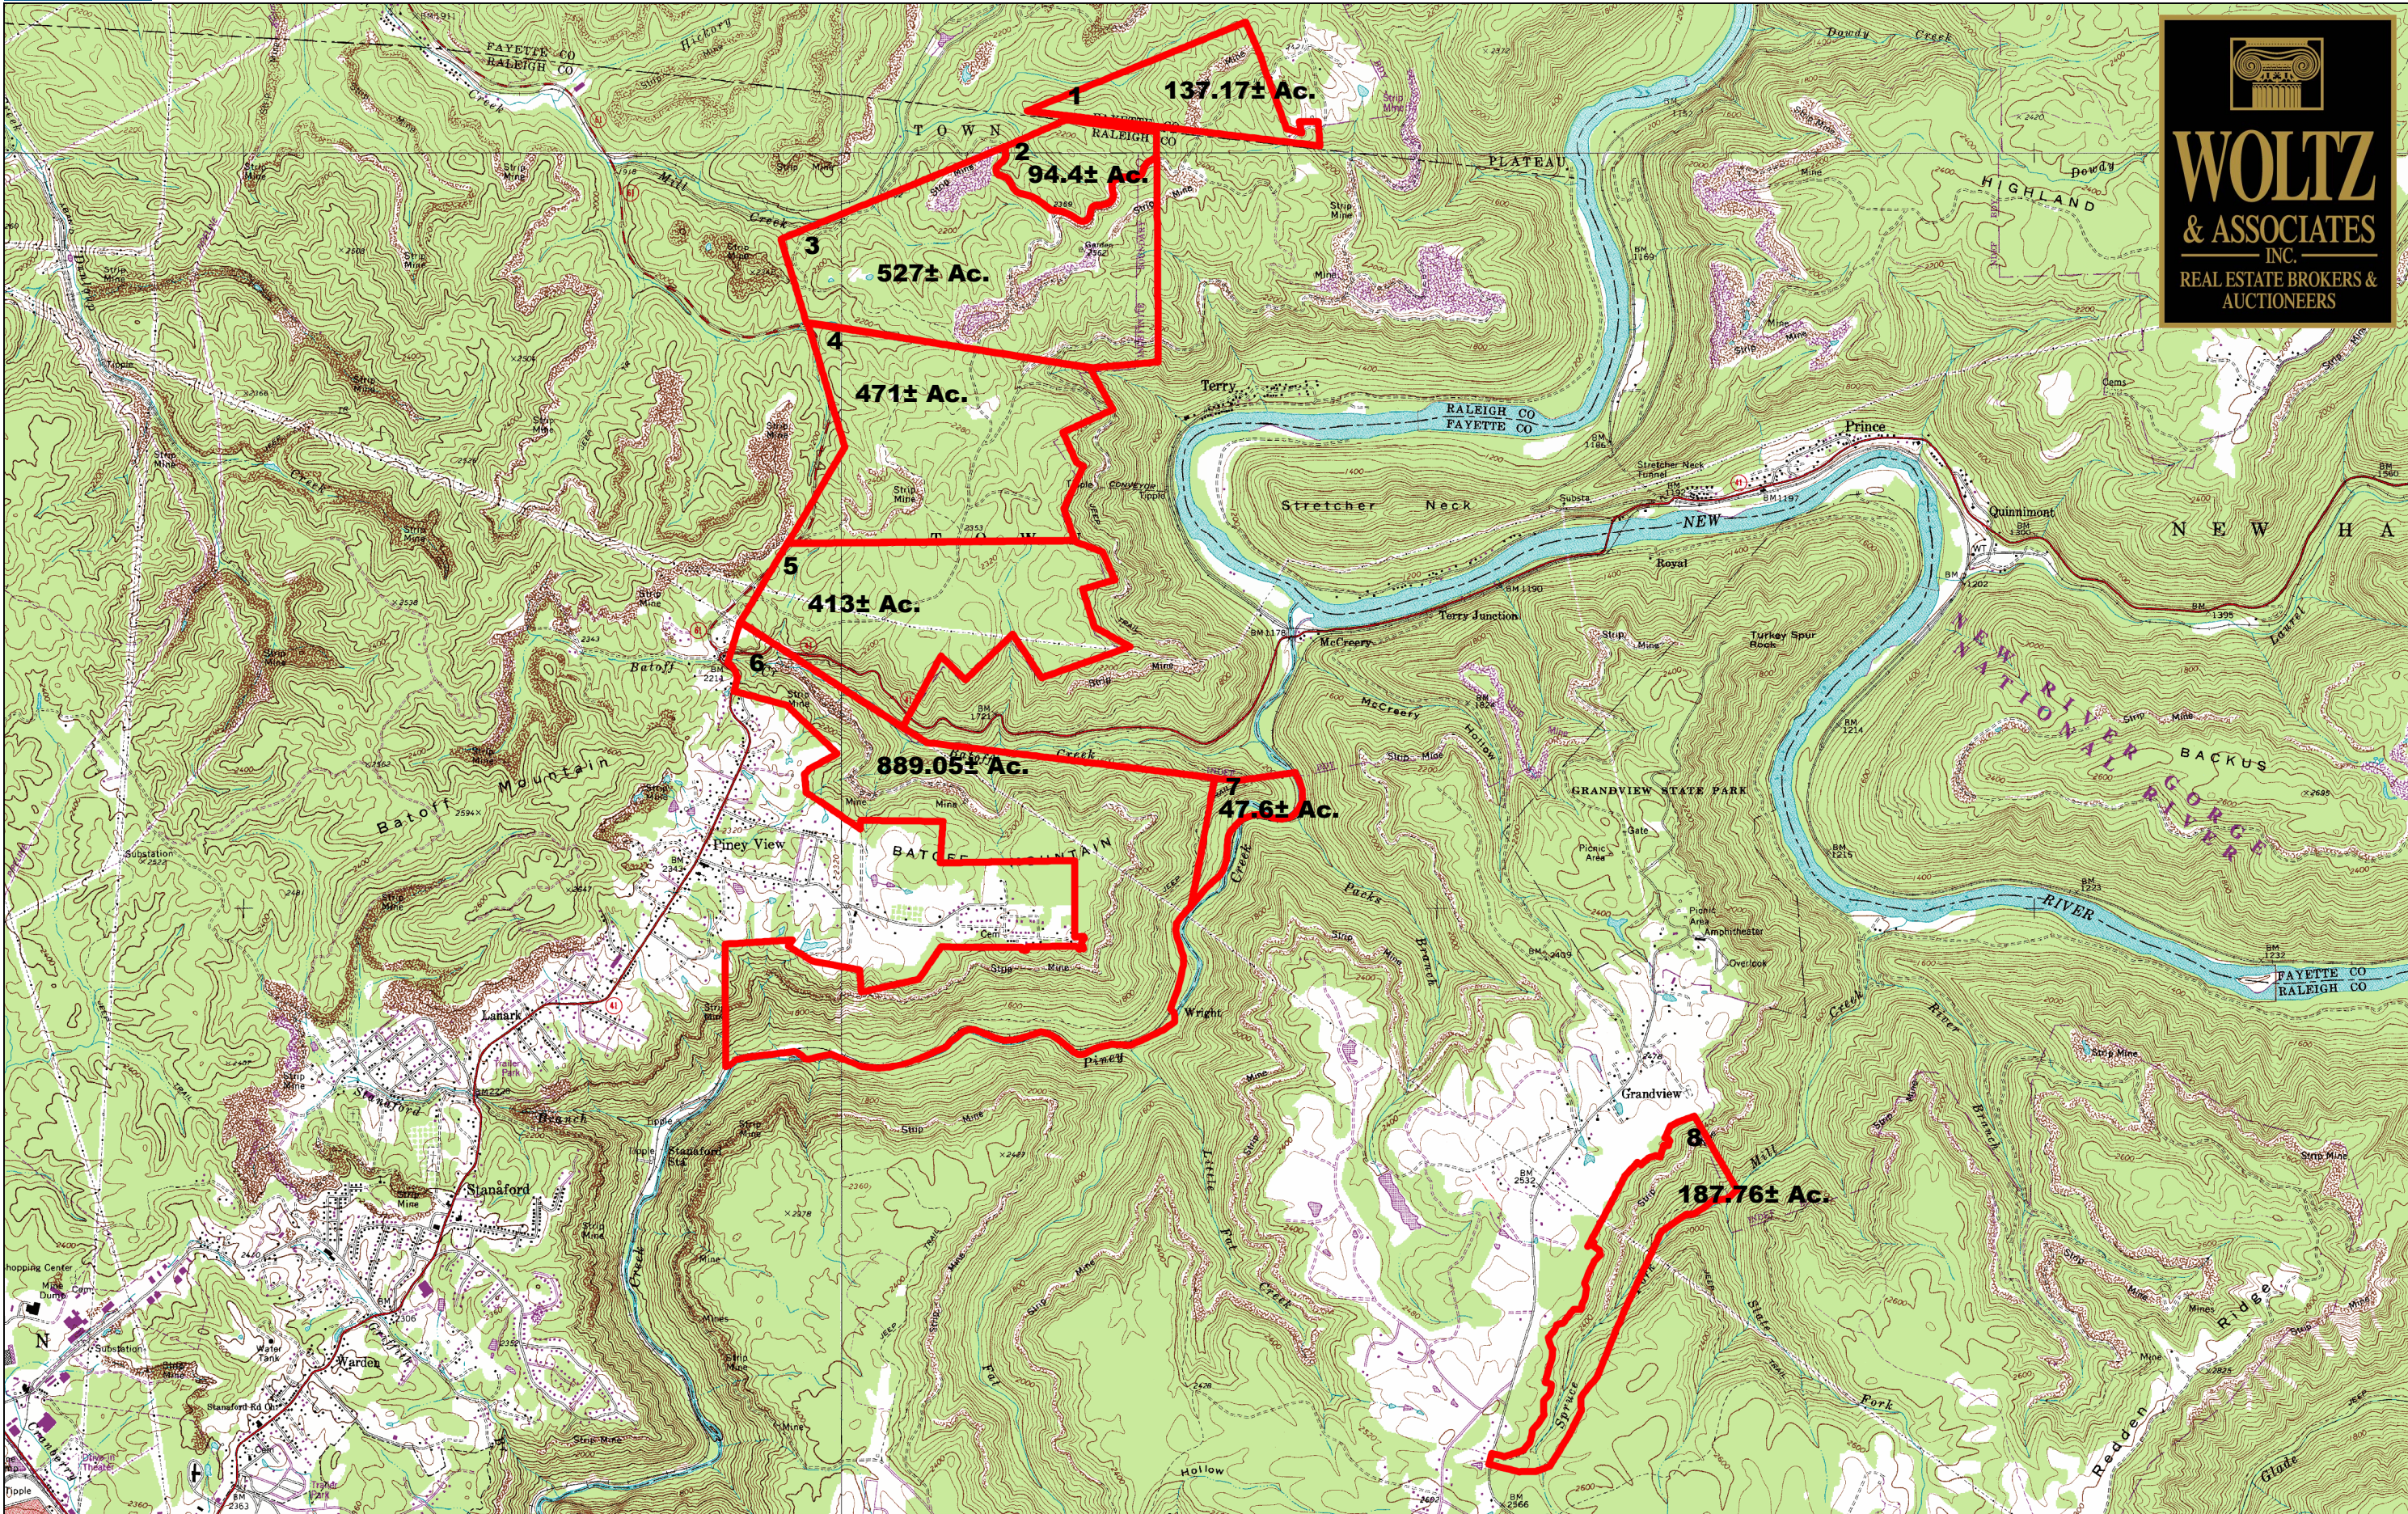

**WOLTZ**  
**& ASSOCIATES**  
 INC.  
 REAL ESTATE BROKERS &  
 AUCTIONEERS

Data use subject to license.  
 © DeLorme. XMap® 8.  
 www.delorme.com

**Stetcher Neck Properties LLC**  
**Fayette & Raleigh Counties, WV**  
**Boundaries are Approximate Date: 4/21/26 2,766.98± ac**