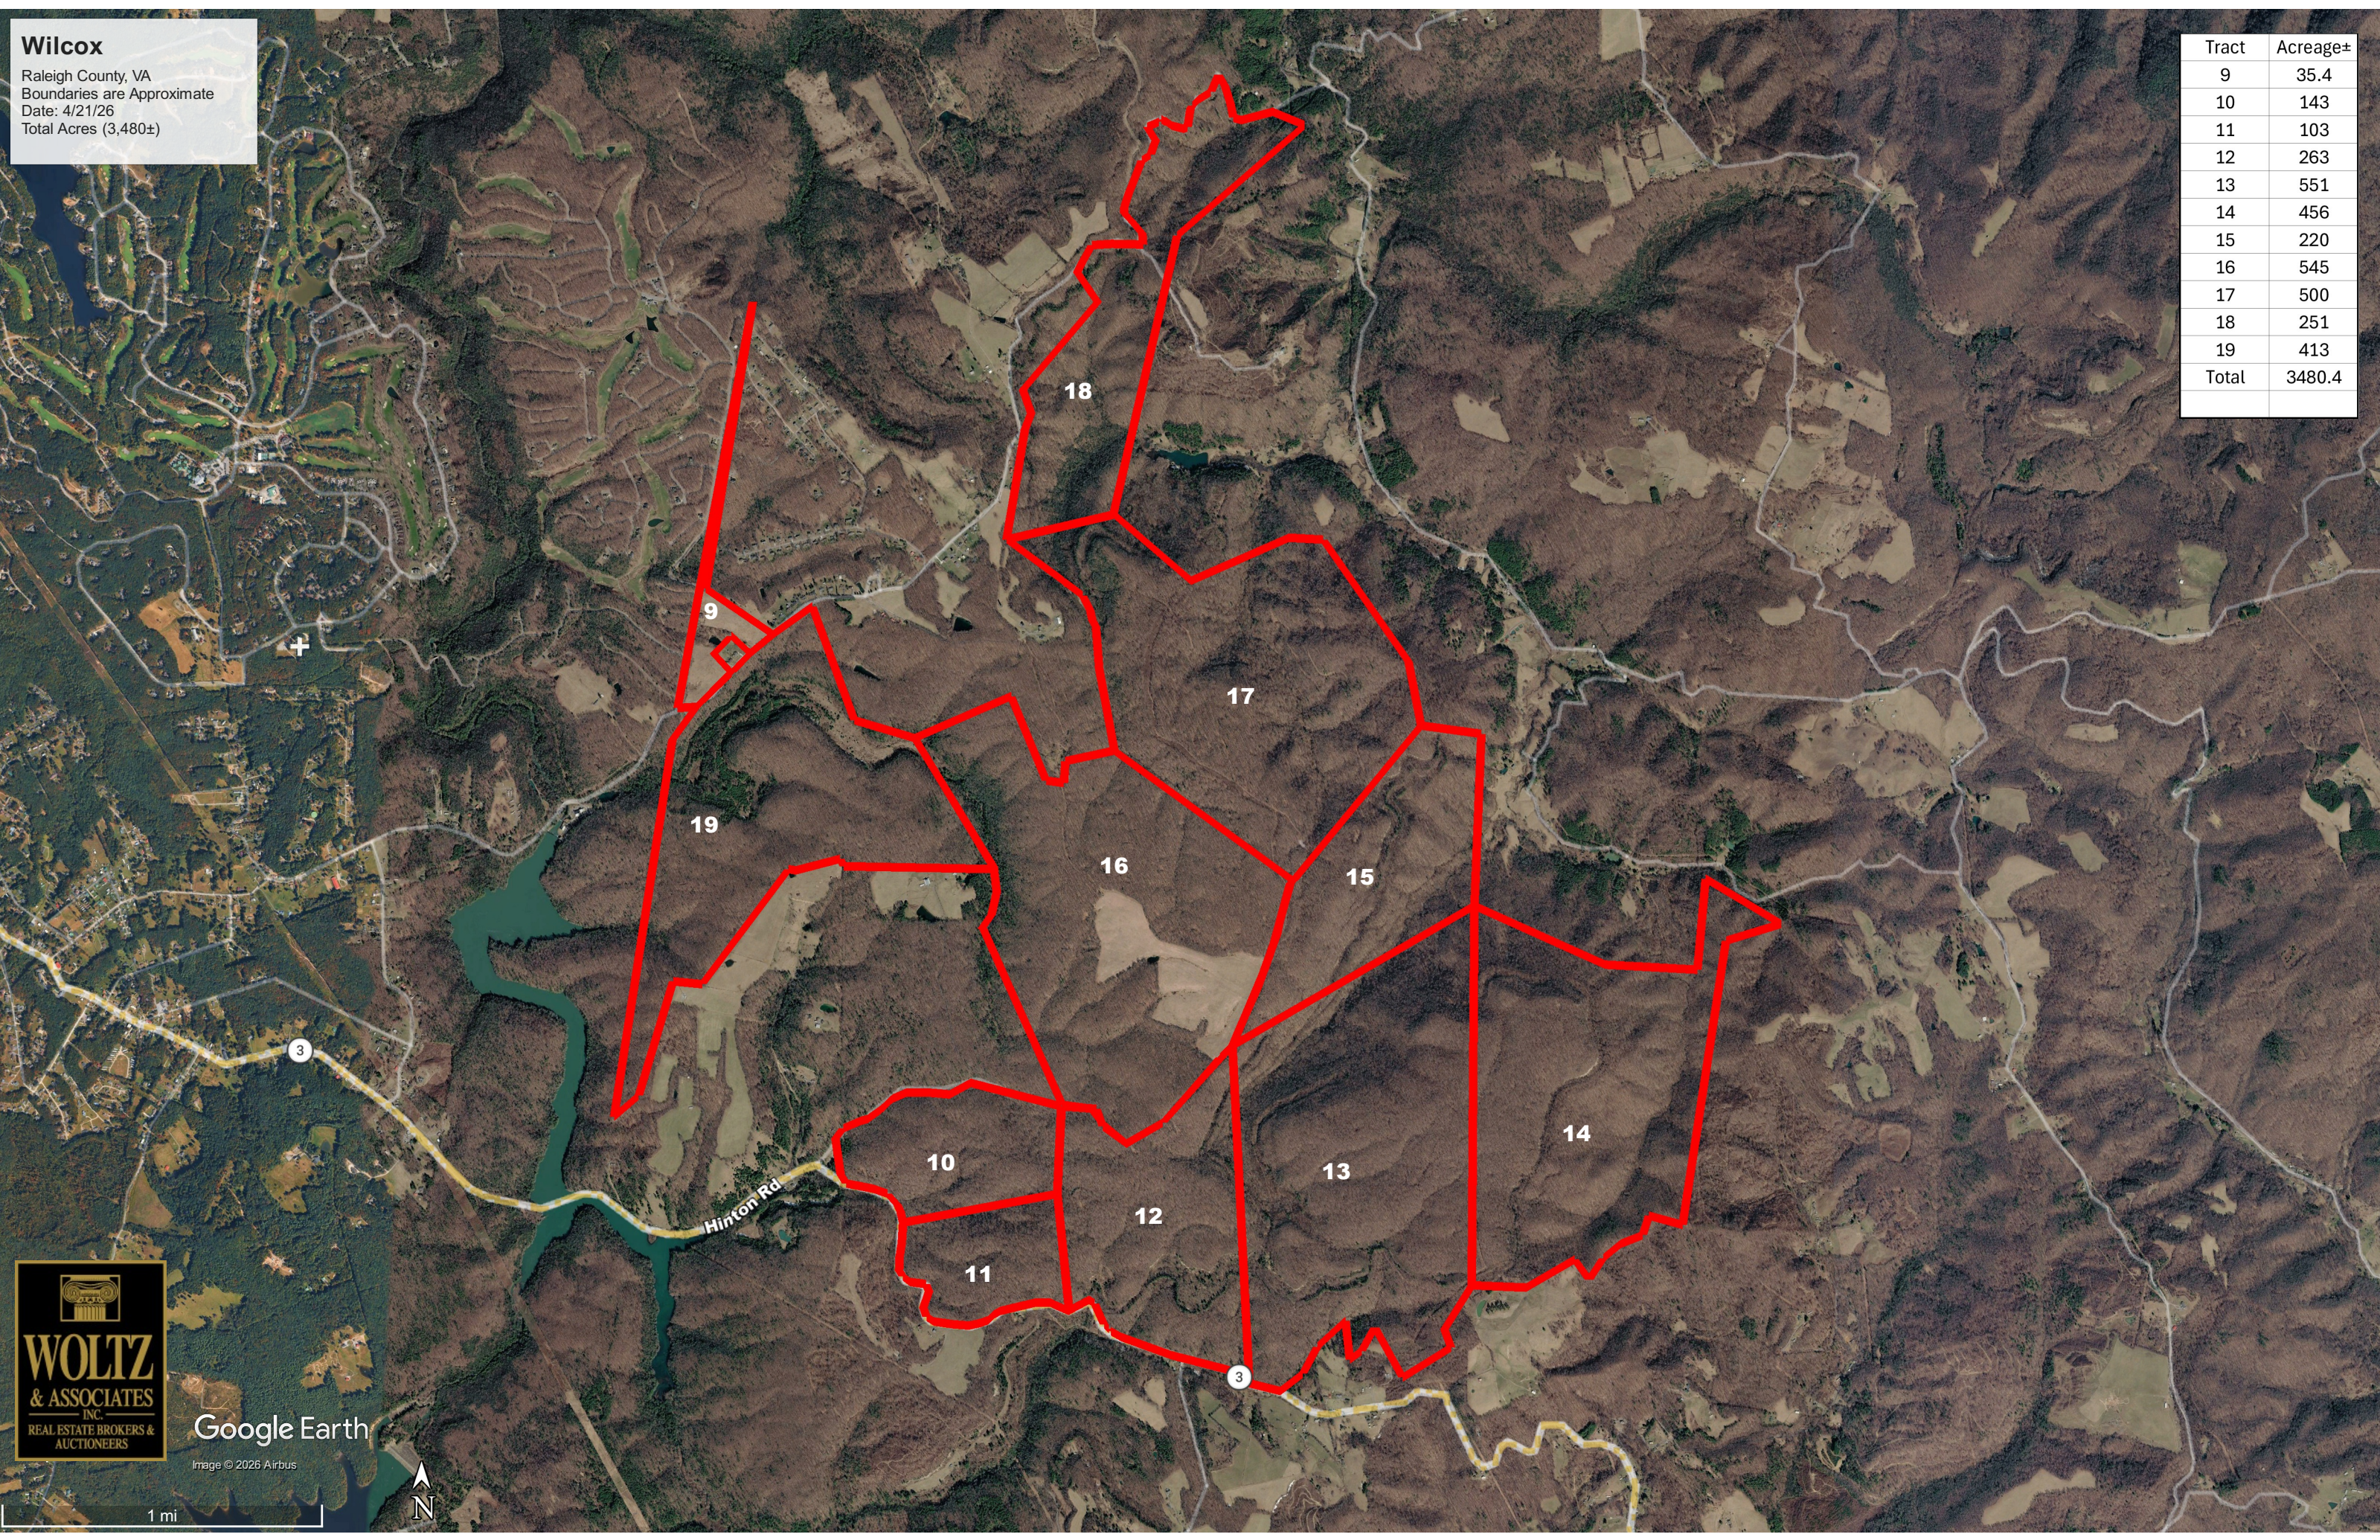

# Wilcox

Raleigh County, VA  
Boundaries are Approximate  
Date: 4/21/26  
Total Acres (3,480±)

Tract	Acreage±
9	35.4
10	143
11	103
12	263
13	551
14	456
15	220
16	545
17	500
18	251
19	413
Total	3480.4

Google Earth

Image © 2026 Airbus

1 mi